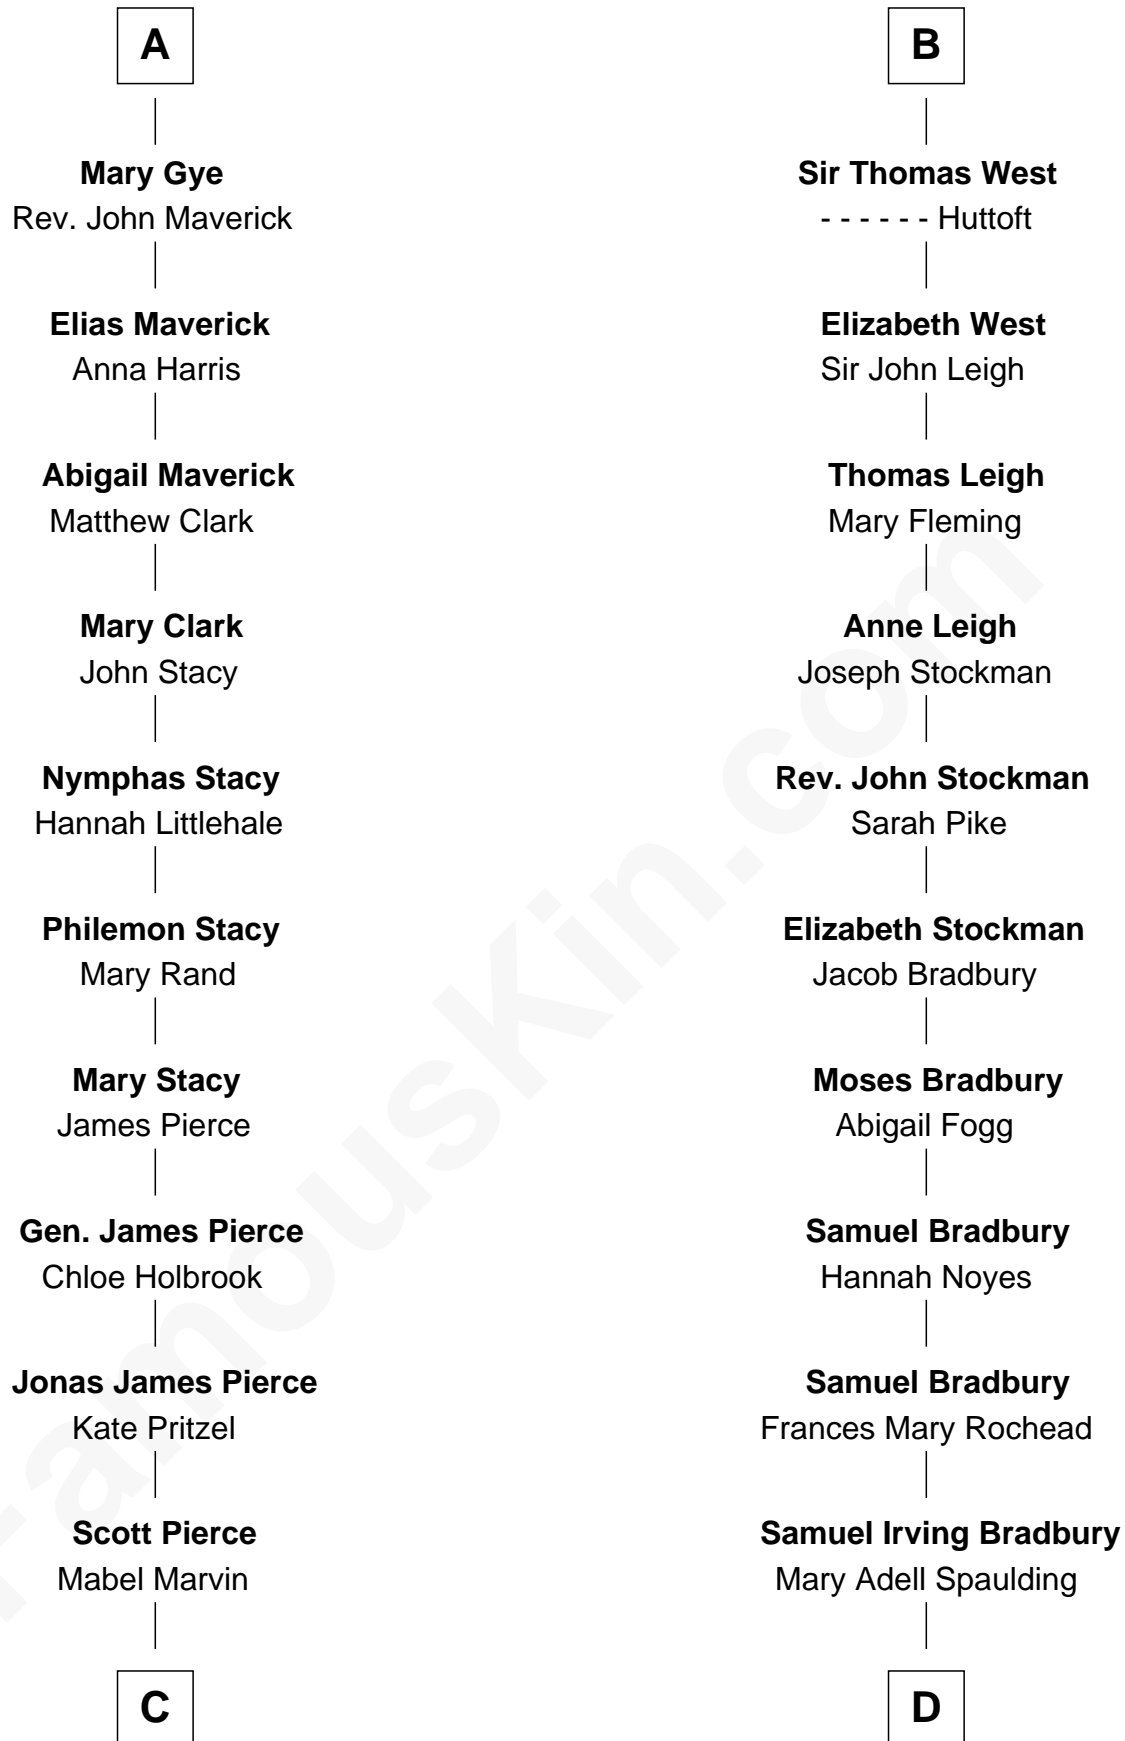

## Relationship Chart of

### Barbara (Pierce) Bush

*First Lady of President George H.W. Bush*

18th cousin 1 time removed of

### Ray Bradbury

*Author of The Martian Chronicles*

**C**

**Marvin Pierce**  
Pauline Robinson

**Barbara (Pierce) Bush**  
*First Lady of George H.W. Bush*

**D**

**Samuel Hinkston Bradbury**  
Minnie Alice Davis

**Leonard Spaulding Bradbury**  
Esther Marie Moberg

**Ray Bradbury**  
*Author of The Martian Chronicles*

FamousKin.com