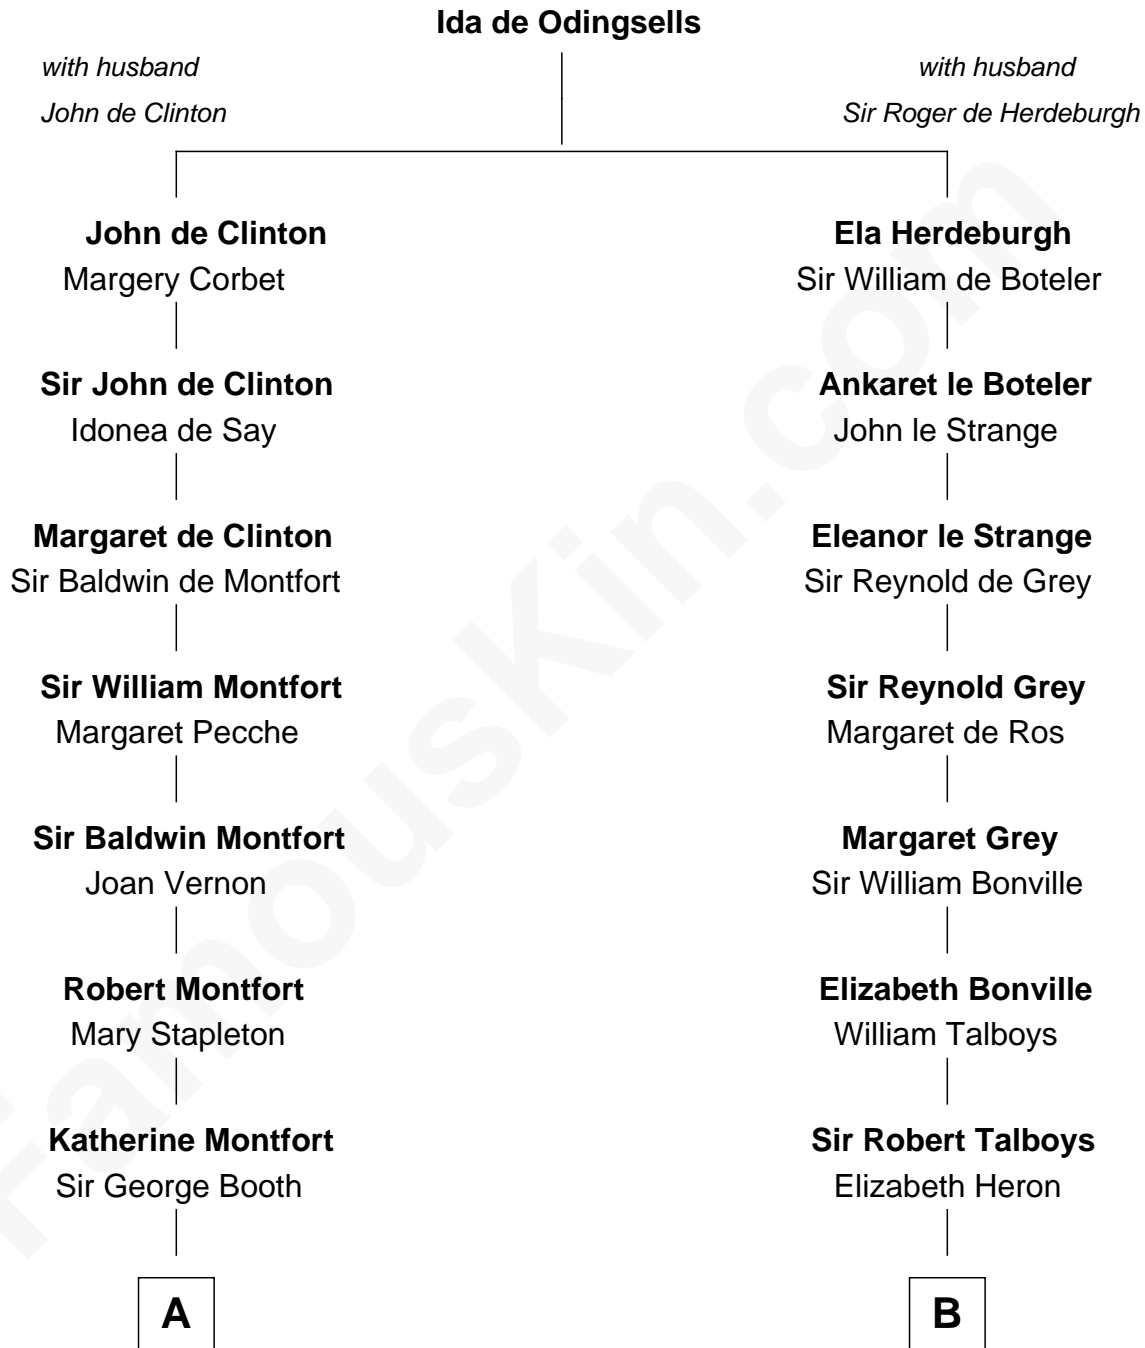

## Relationship Chart of

### Barbara (Pierce) Bush

*First Lady of President George H.W. Bush*

15th cousin 6 times removed of

### George Washington

*1st U.S. President*

**C**

Samuel Ross Marvin

Julia Ann Place

Jerome Place Marvin

Martha Ann Stokes

Mabel Marvin