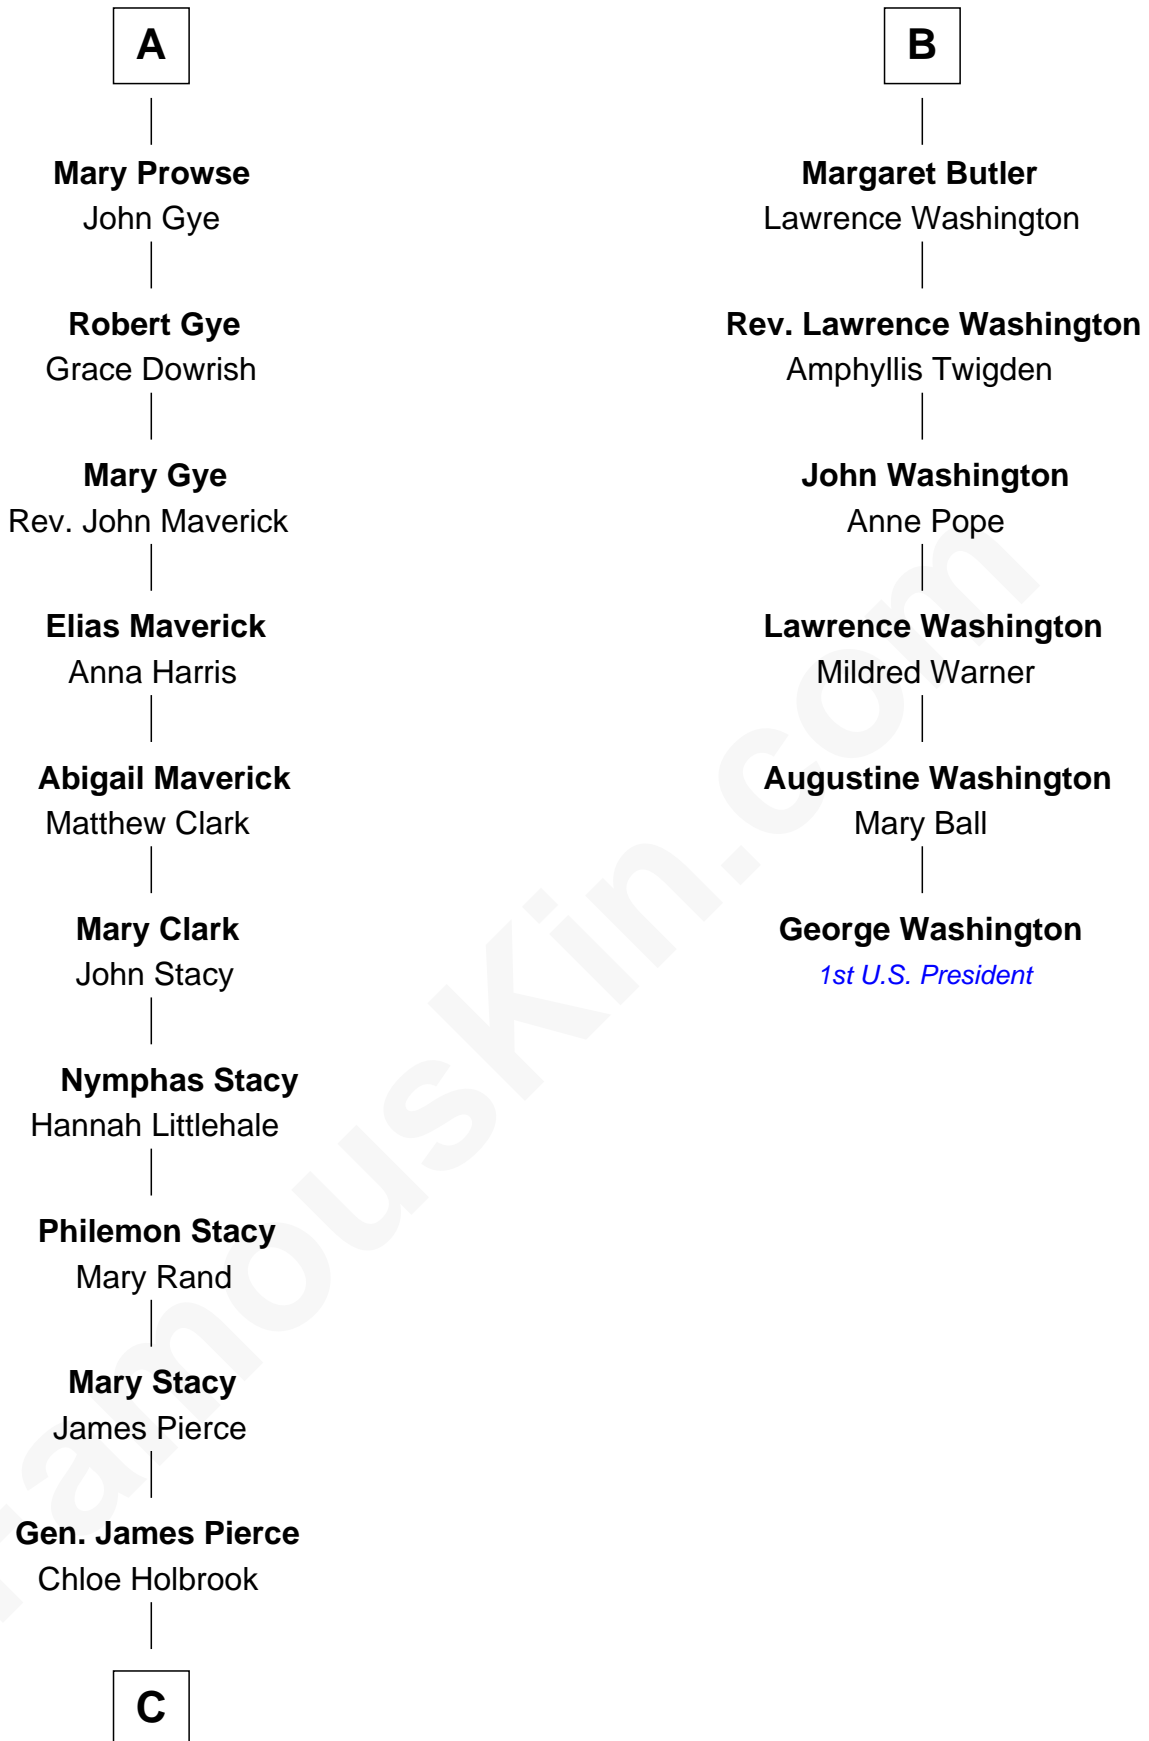

FamousKin.com

Relationship Chart of

Barbara (Pierce) Bush

First Lady of President George H.W. Bush

12th cousin 8 times removed of

George Washington
1st U.S. President

Sir Maurice de Berkeley
Eve la Zouche

C

—
Jonas James Pierce

Kate Pritzel

—
Scott Pierce

Mabel Marvin

—
Marvin Pierce

Pauline Robinson

—
Barbara (Pierce) Bush

First Lady of George H.W. Bush

FamousKin.com