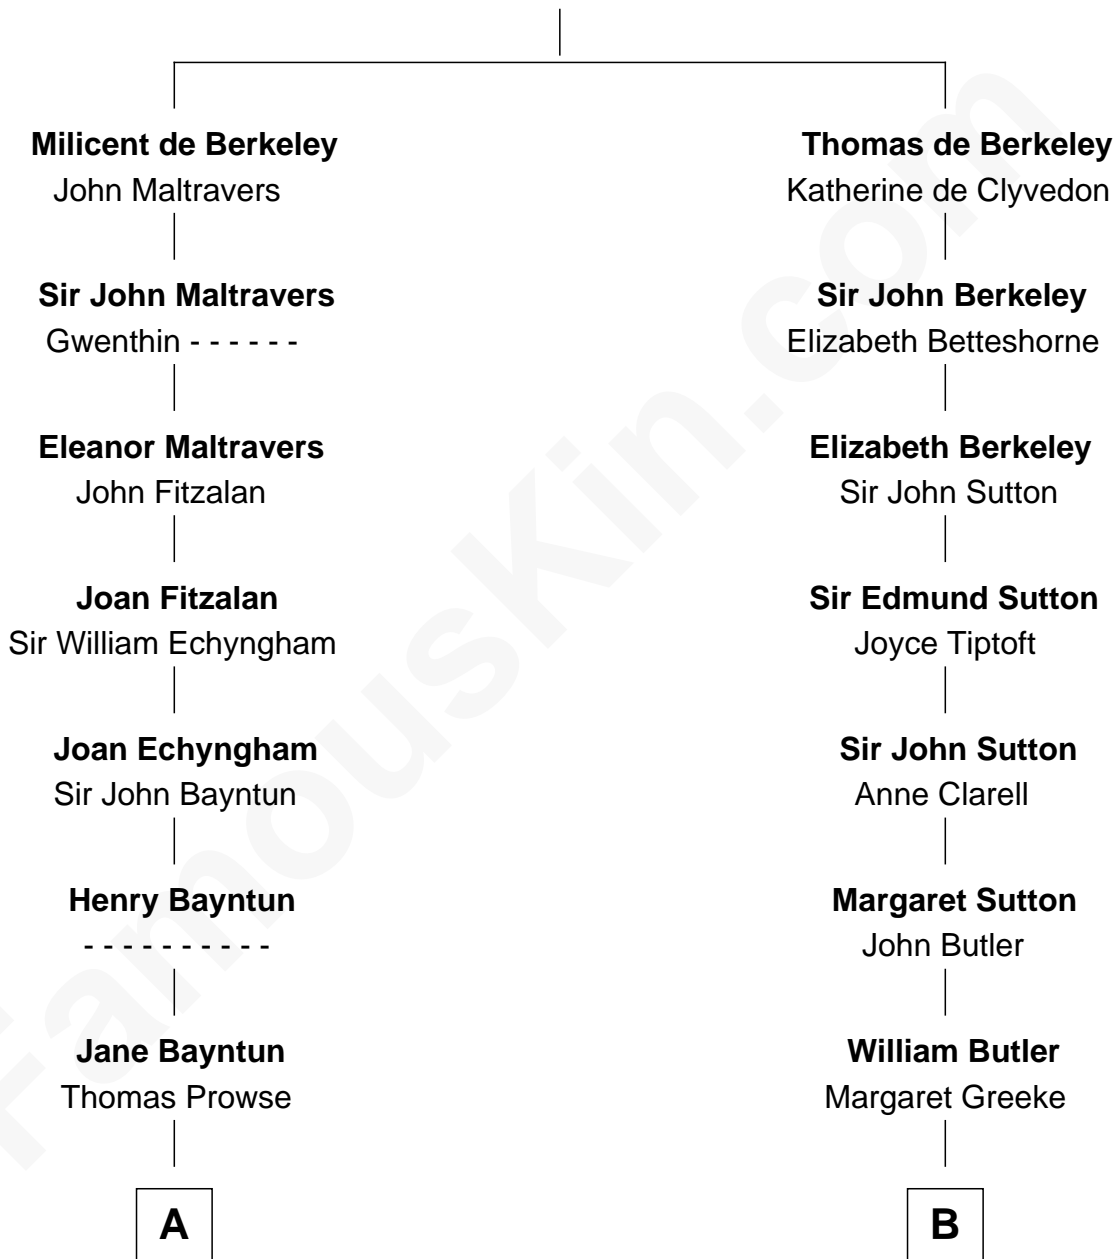

FamousKin.com

Relationship Chart of

Barbara (Pierce) Bush

First Lady of President George H.W. Bush

12th cousin 8 times removed of

George Washington
1st U.S. President

Sir Maurice de Berkeley
Eve la Zouche

C

—
Jonas James Pierce

Kate Pritzel

—
Scott Pierce

Mabel Marvin

—
Marvin Pierce

Pauline Robinson

—
Barbara (Pierce) Bush

First Lady of George H.W. Bush