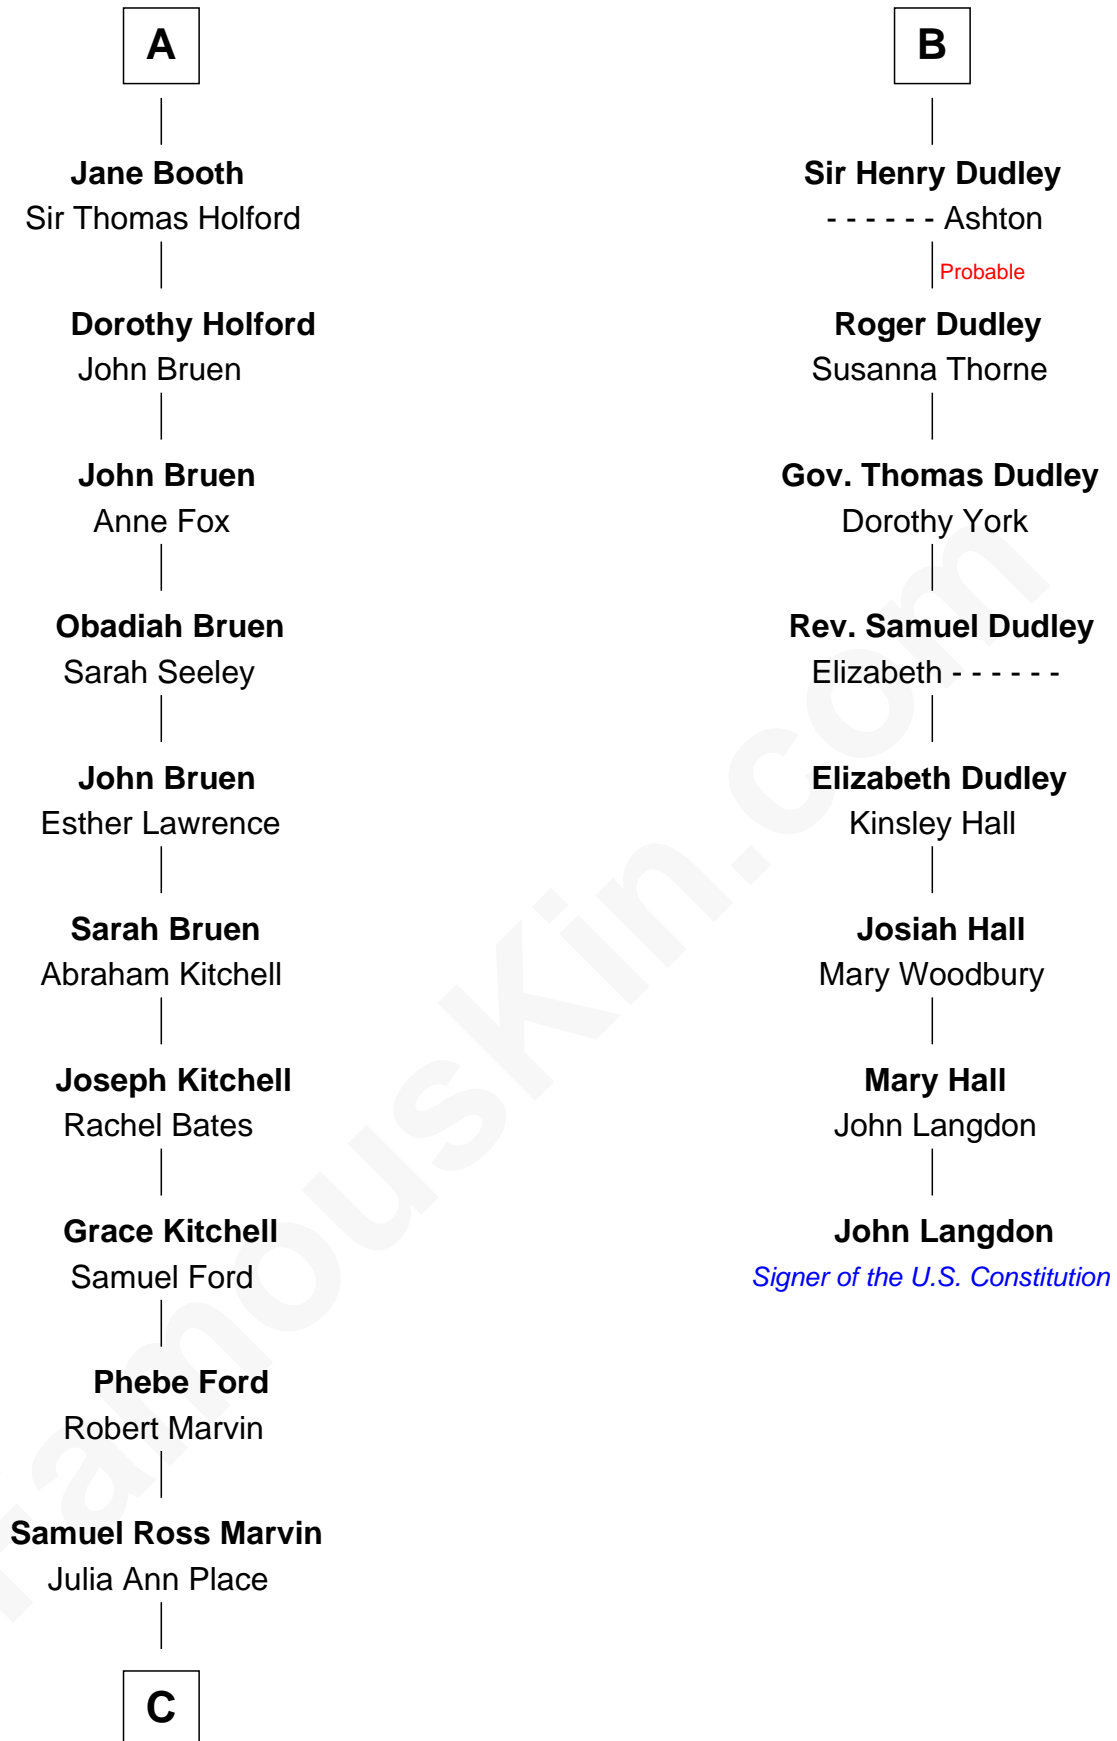

## Relationship Chart of

### Barbara (Pierce) Bush

*First Lady of President George H.W. Bush*

14th cousin 6 times removed of

### John Langdon

*Signer of the U.S. Constitution*

**C**

Jerome Place Marvin

Martha Ann Stokes

Mabel Marvin

Scott Pierce

Marvin Pierce