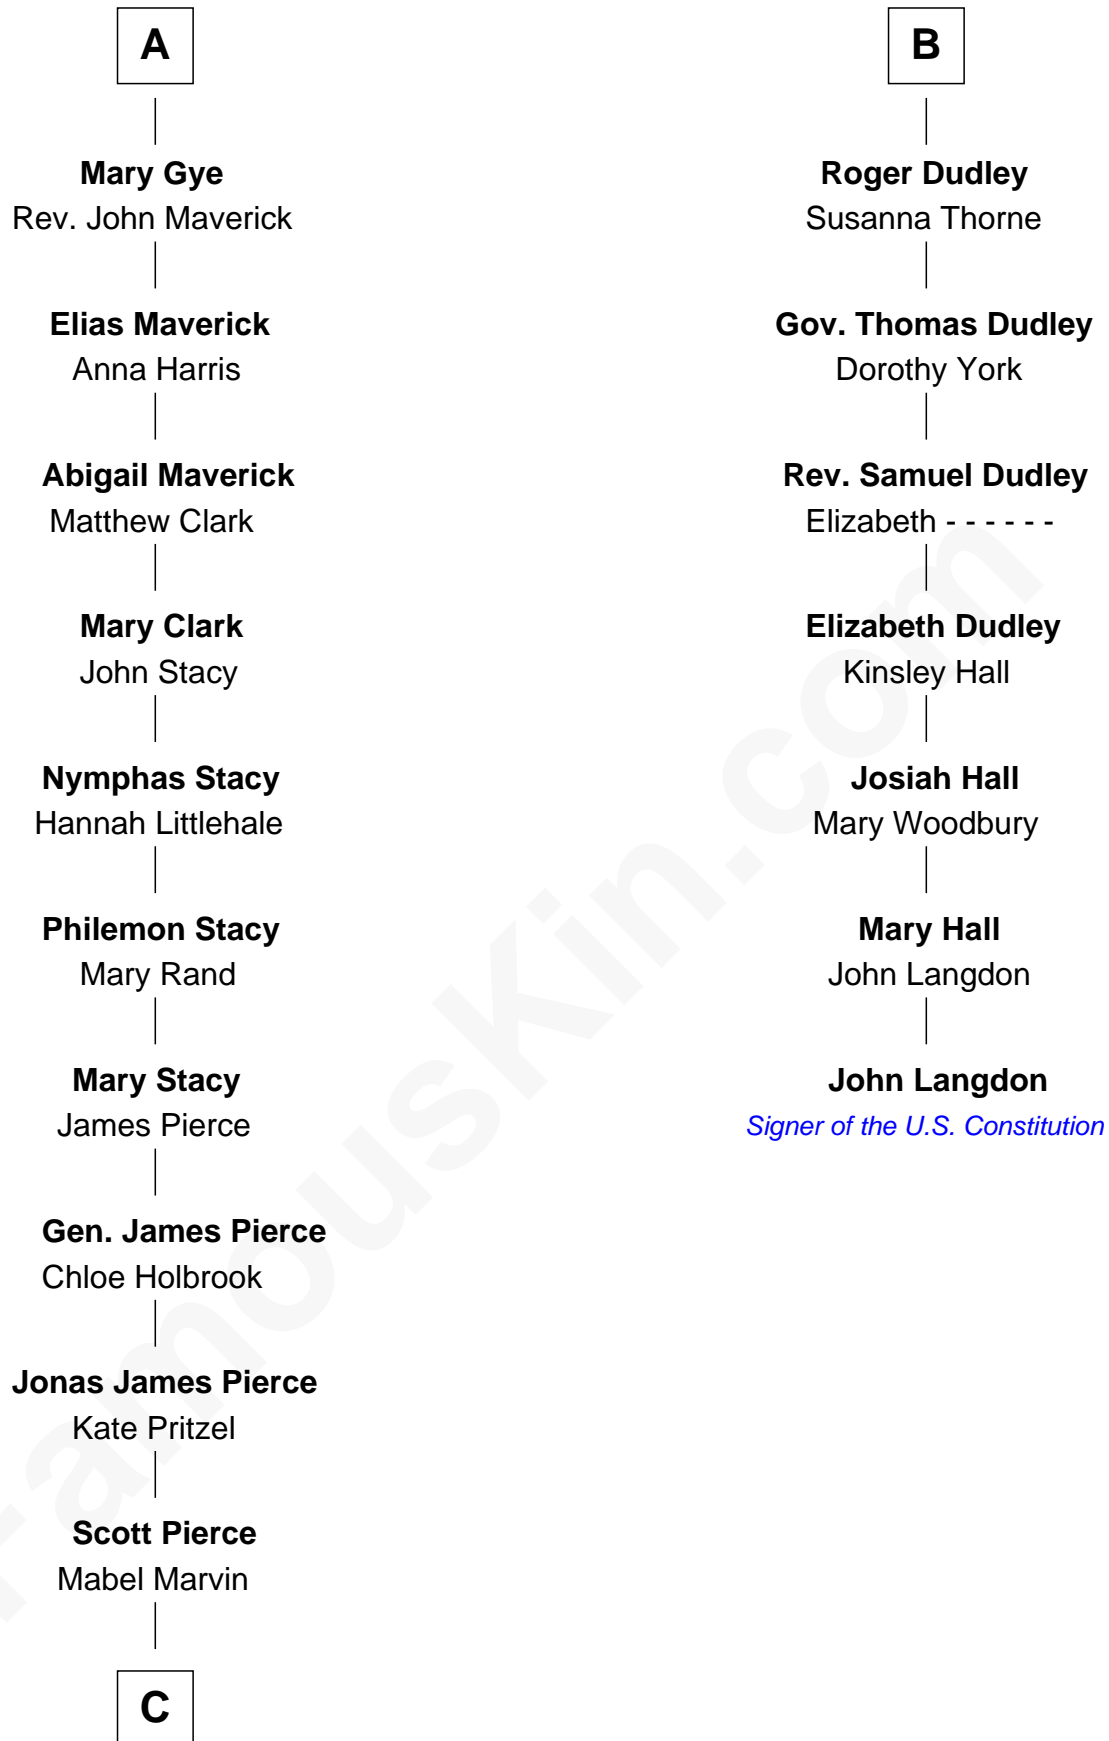

FamousKin.com

Relationship Chart of Barbara (Pierce) Bush

First Lady of President George H.W. Bush

13th cousin 5 times removed of

John Langdon

Signer of the U.S. Constitution

C

Marvin Pierce
Pauline Robinson

Barbara (Pierce) Bush
First Lady of George H.W. Bush

FamousKin.com