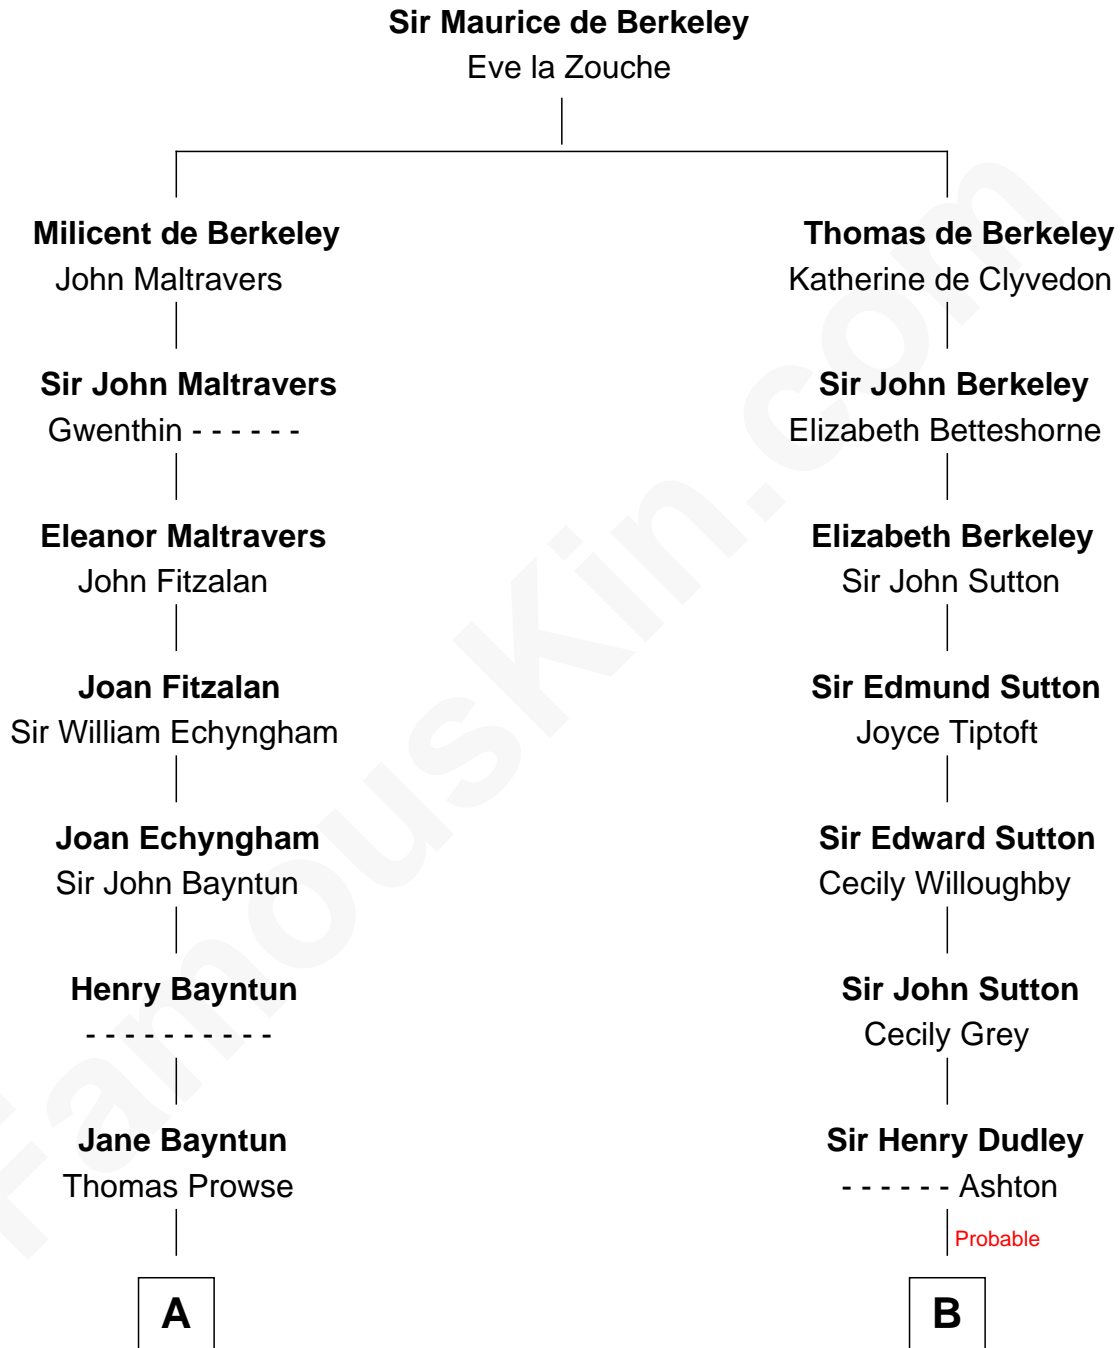

FamousKin.com

Relationship Chart of

Barbara (Pierce) Bush

First Lady of President George H.W. Bush

13th cousin 7 times removed of

John Langdon

Signer of the U.S. Constitution

C

—
Jonas James Pierce

Kate Pritzel

—
Scott Pierce

Mabel Marvin

—
Marvin Pierce

Pauline Robinson

—
Barbara (Pierce) Bush

First Lady of George H.W. Bush