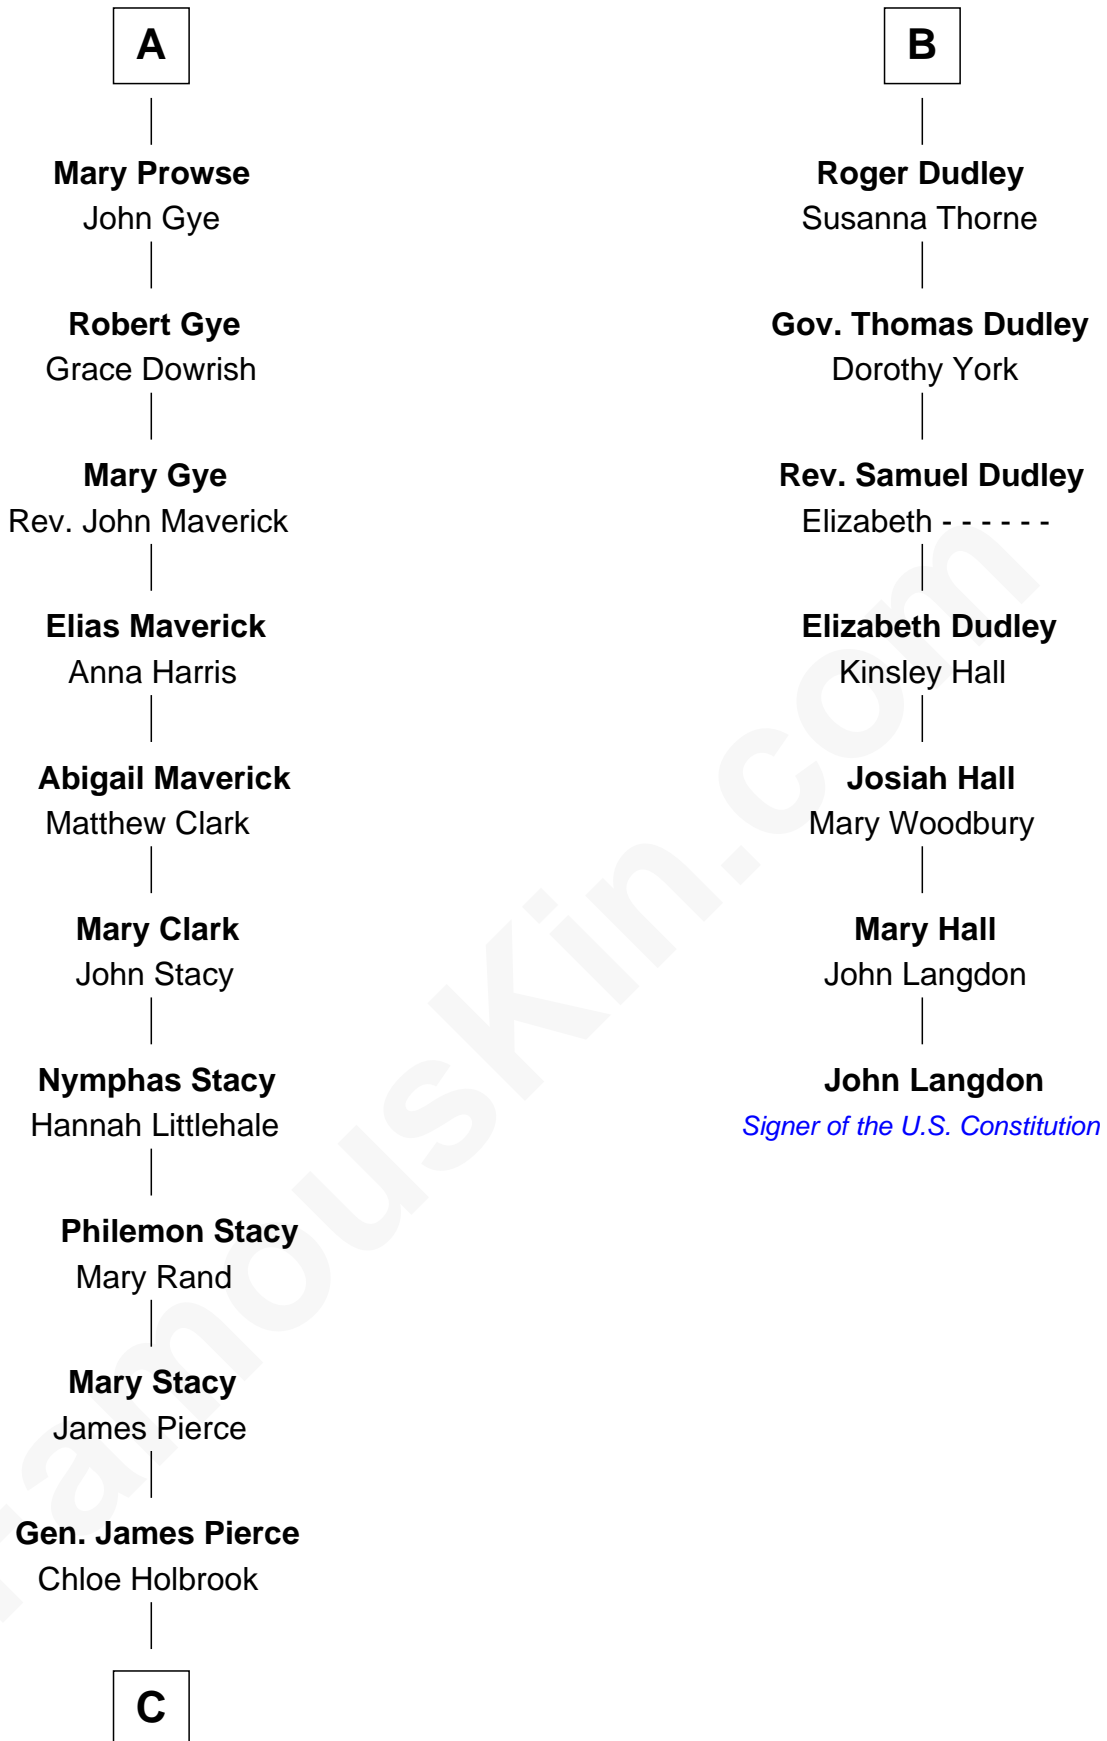

FamousKin.com

Relationship Chart of

Barbara (Pierce) Bush

First Lady of President George H.W. Bush

13th cousin 7 times removed of

John Langdon

Signer of the U.S. Constitution

C

—
Jonas James Pierce

Kate Pritzel

—
Scott Pierce

Mabel Marvin

—
Marvin Pierce

Pauline Robinson

—
Barbara (Pierce) Bush

First Lady of George H.W. Bush