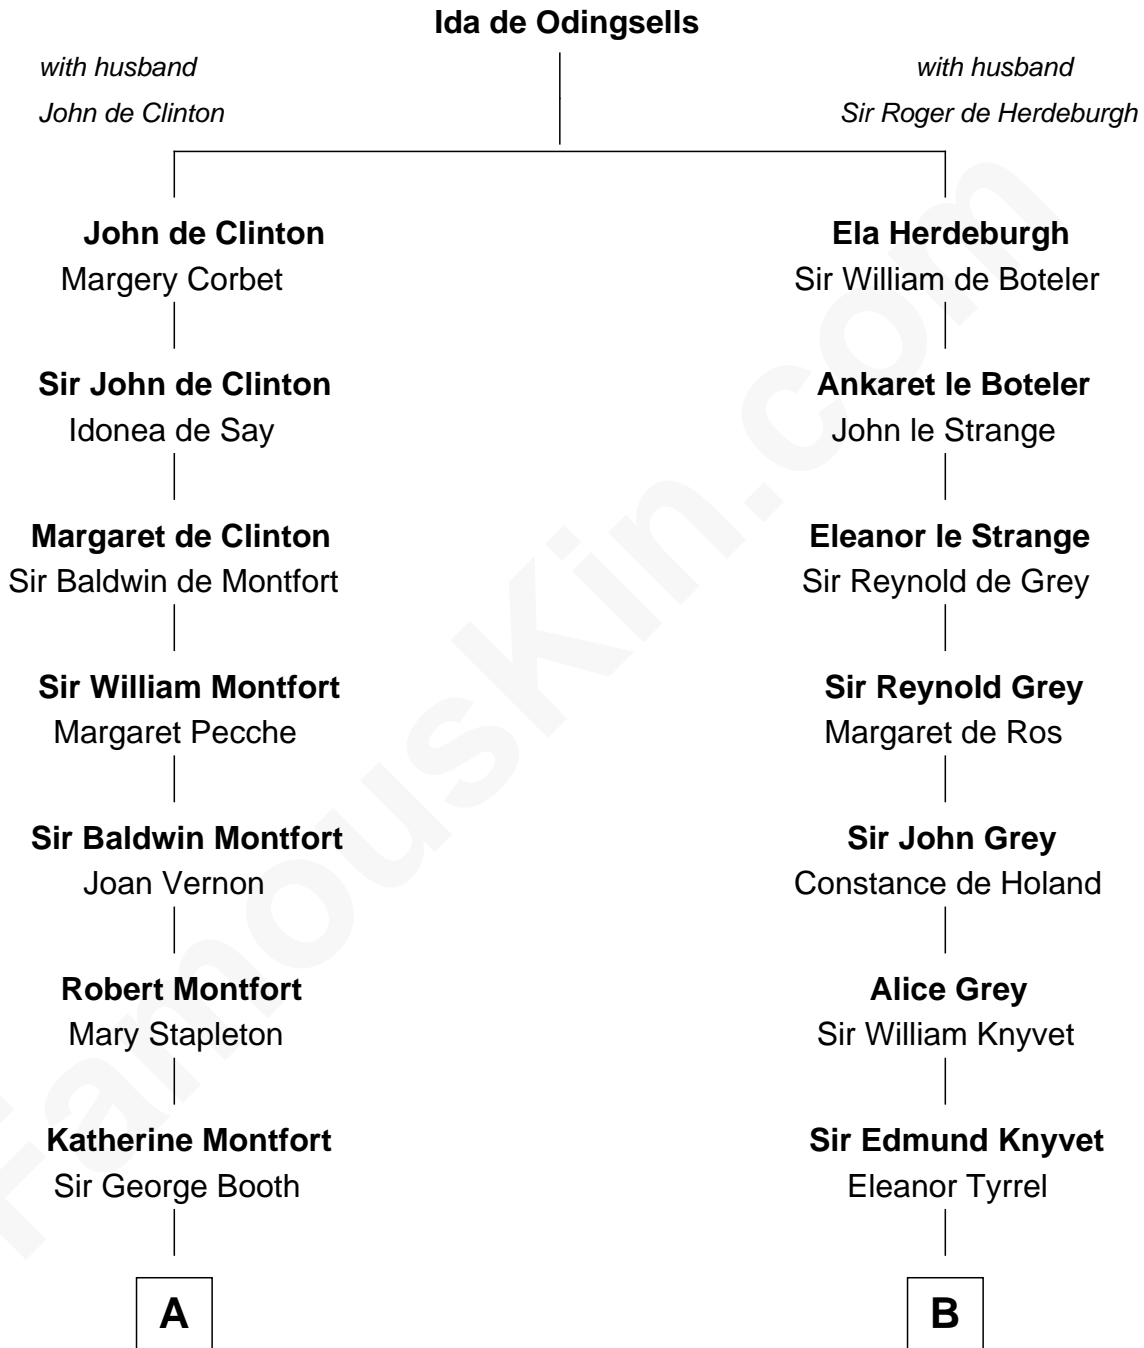

FamousKin.com

Relationship Chart of

Barbara (Pierce) Bush

First Lady of President George H.W. Bush

20th cousin 1 time removed of

Louis Auchincloss

Author

C

Samuel Ross Marvin

Julia Ann Place

Jerome Place Marvin

Martha Ann Stokes

Mabel Marvin

Scott Pierce

Marvin Pierce

Pauline Robinson

Barbara (Pierce) Bush

First Lady of George H.W. Bush

D

Elizabeth Buck

John Auchincloss

John Winthrop Auchincloss

Joanna Hone Russell

Joseph Howland Auchincloss