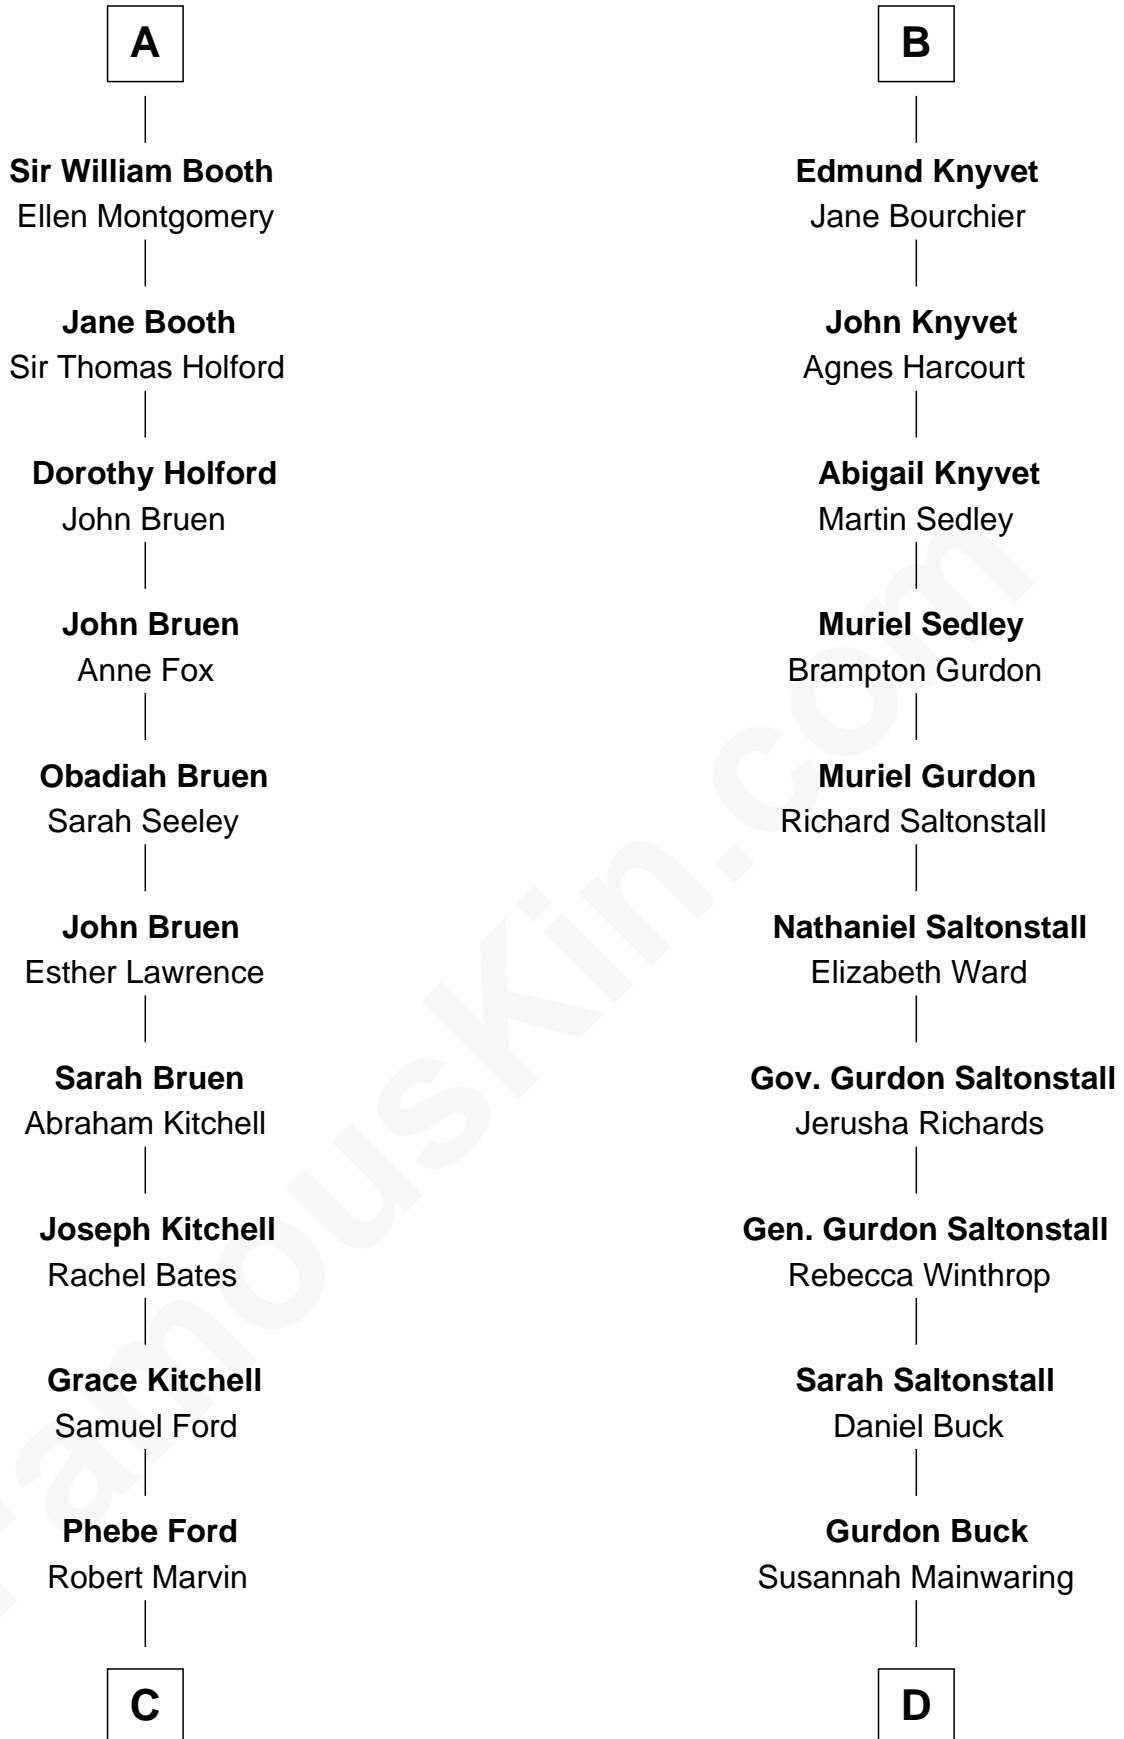

FamousKin.com

Relationship Chart of

Barbara (Pierce) Bush

First Lady of President George H.W. Bush

20th cousin 1 time removed of

Louis Auchincloss

Author

C

Samuel Ross Marvin

Julia Ann Place

Jerome Place Marvin

Martha Ann Stokes

Mabel Marvin

Scott Pierce

Marvin Pierce

Pauline Robinson

Barbara (Pierce) Bush

First Lady of George H.W. Bush

D

Elizabeth Buck

John Auchincloss

John Winthrop Auchincloss

Joanna Hone Russell

Joseph Howland Auchincloss