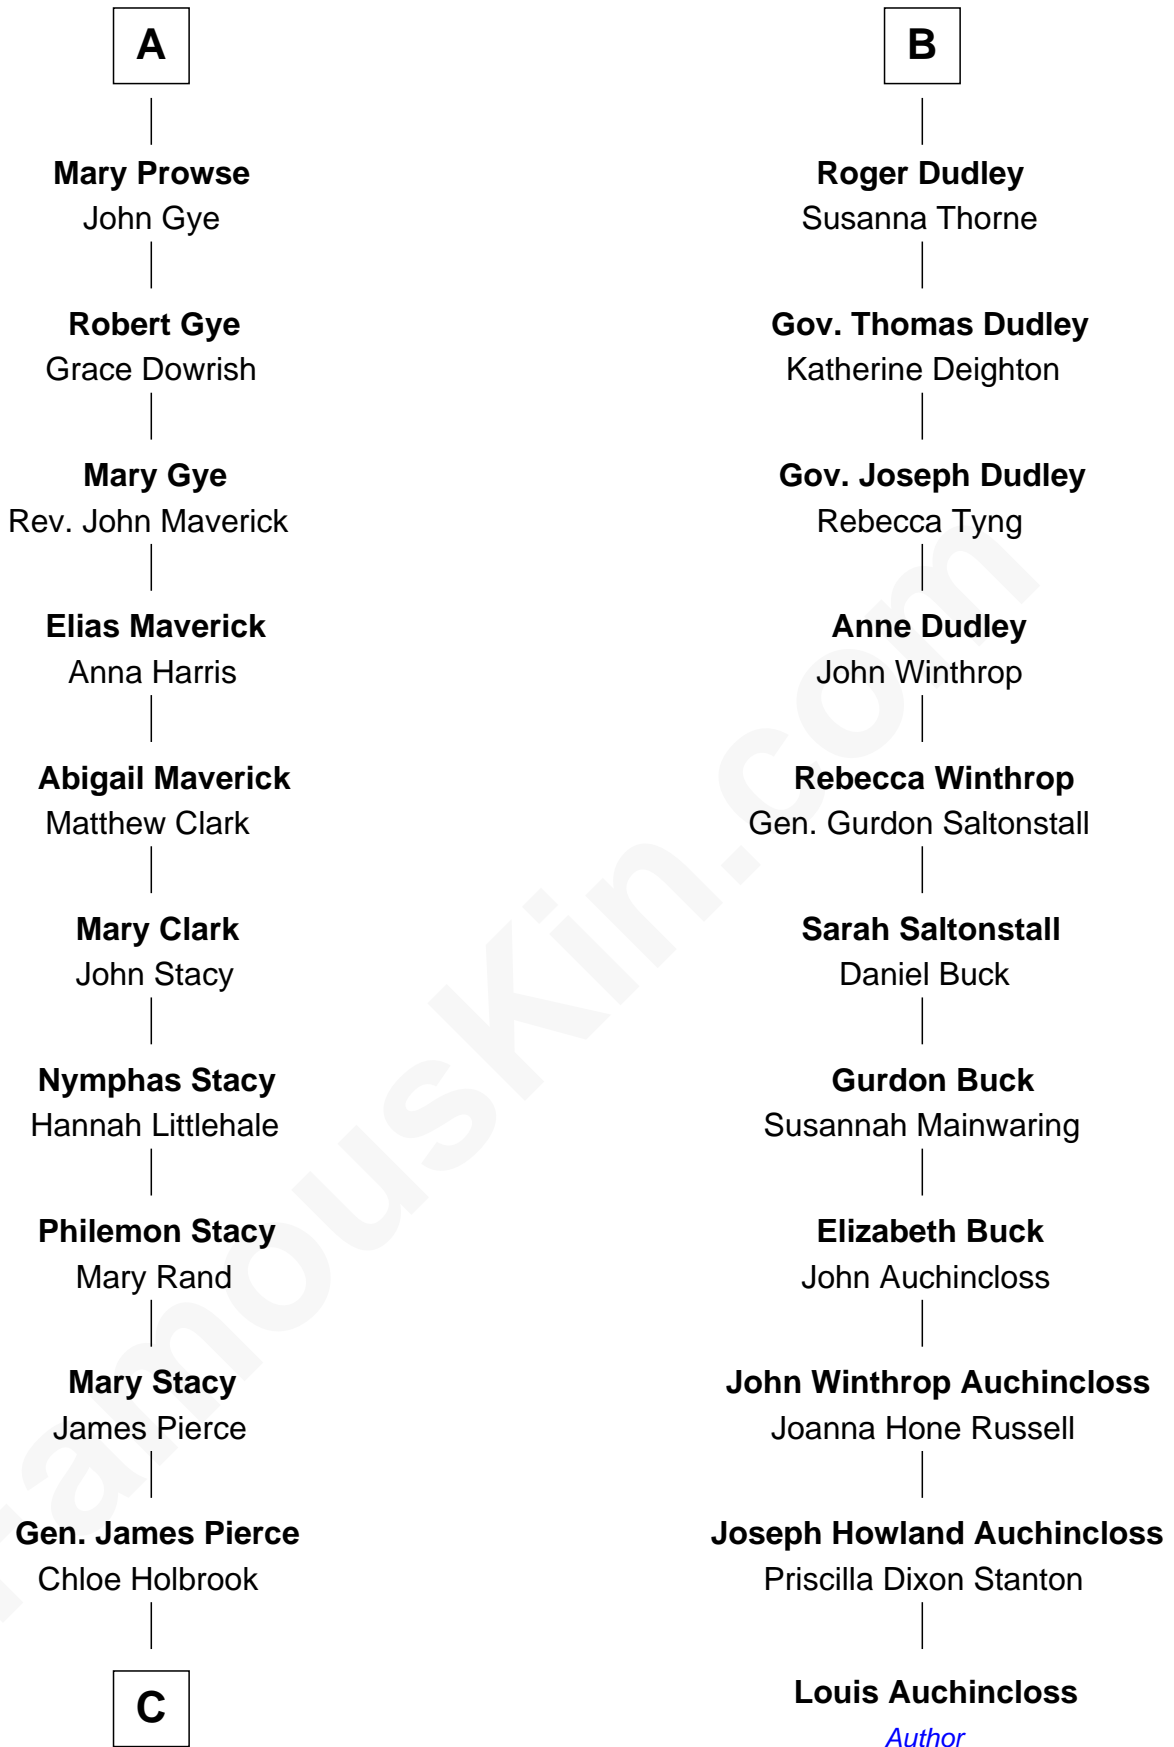

FamousKin.com

Relationship Chart of

Barbara (Pierce) Bush

First Lady of President George H.W. Bush

17th cousin 3 times removed of

Louis Auchincloss

Author

Sir Maurice de Berkeley

Eve la Zouche

C

—
Jonas James Pierce

Kate Pritzel

—
Scott Pierce

Mabel Marvin

—
Marvin Pierce

Pauline Robinson