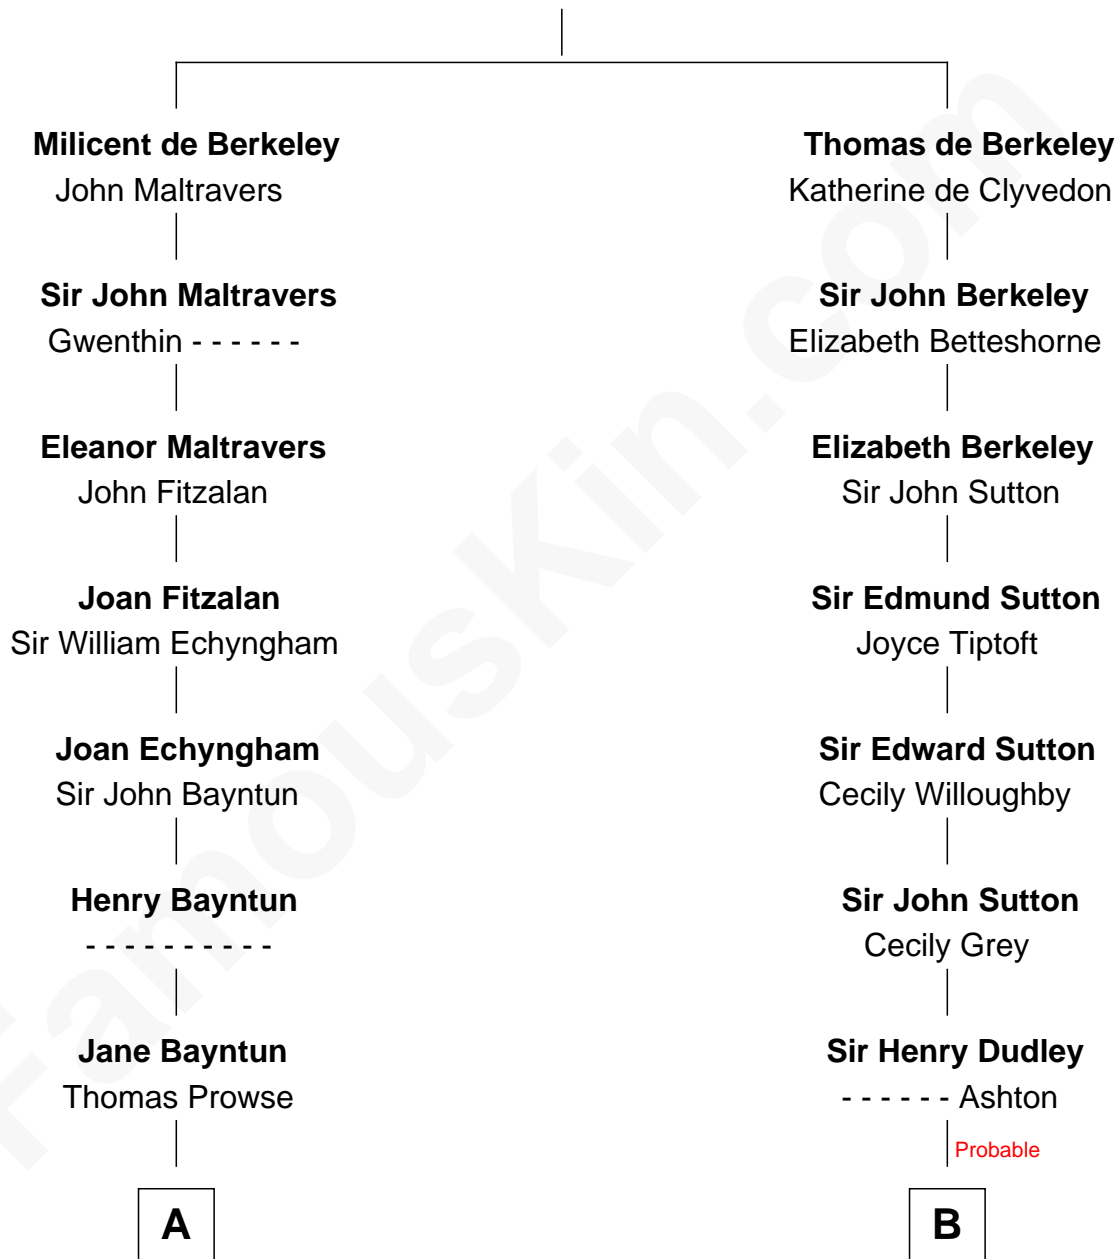

FamousKin.com

Relationship Chart of

Barbara (Pierce) Bush

First Lady of President George H.W. Bush

17th cousin 3 times removed of

Louis Auchincloss

Author

Sir Maurice de Berkeley

Eve la Zouche

C

—
Jonas James Pierce

Kate Pritzel

—
Scott Pierce

Mabel Marvin

—
Marvin Pierce

Pauline Robinson