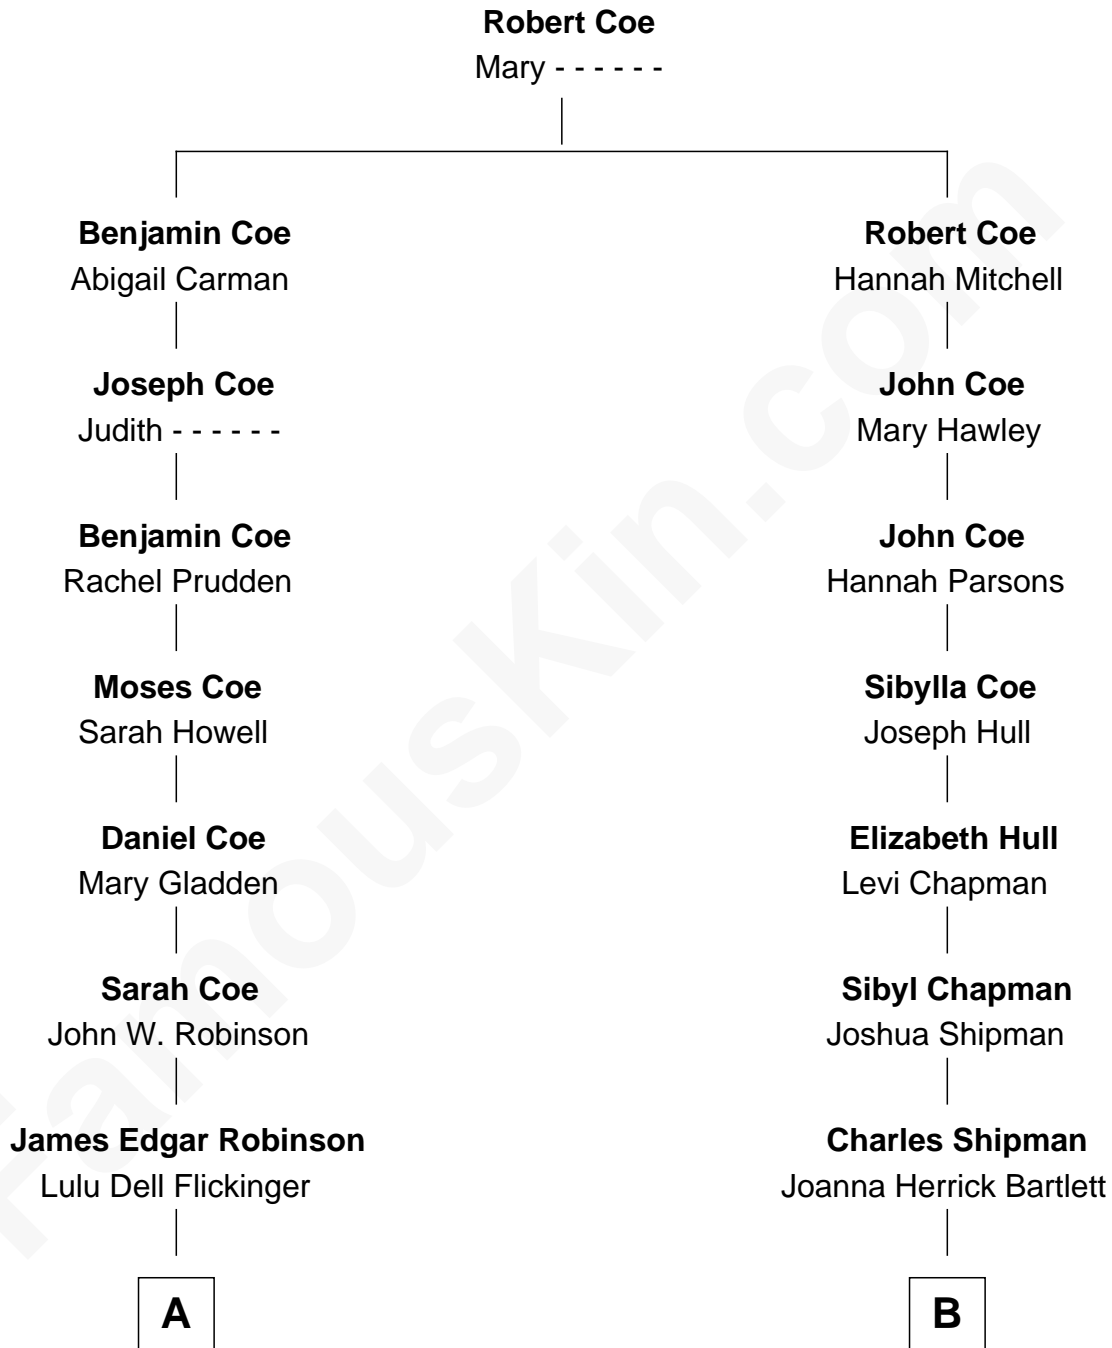

FamousKin.com

Relationship Chart of Barbara (Pierce) Bush

First Lady of President George H.W. Bush

8th cousin 1 time removed of

Charles Dawes

30th U.S. Vice-President

A

Pauline Robinson

Marvin Pierce

Barbara (Pierce) Bush

First Lady of George H.W. Bush

B

Betsey Sibyl Shipman

Beman Gates

Mary Beman Gates

Brig. Gen. Rufus R. Dawes