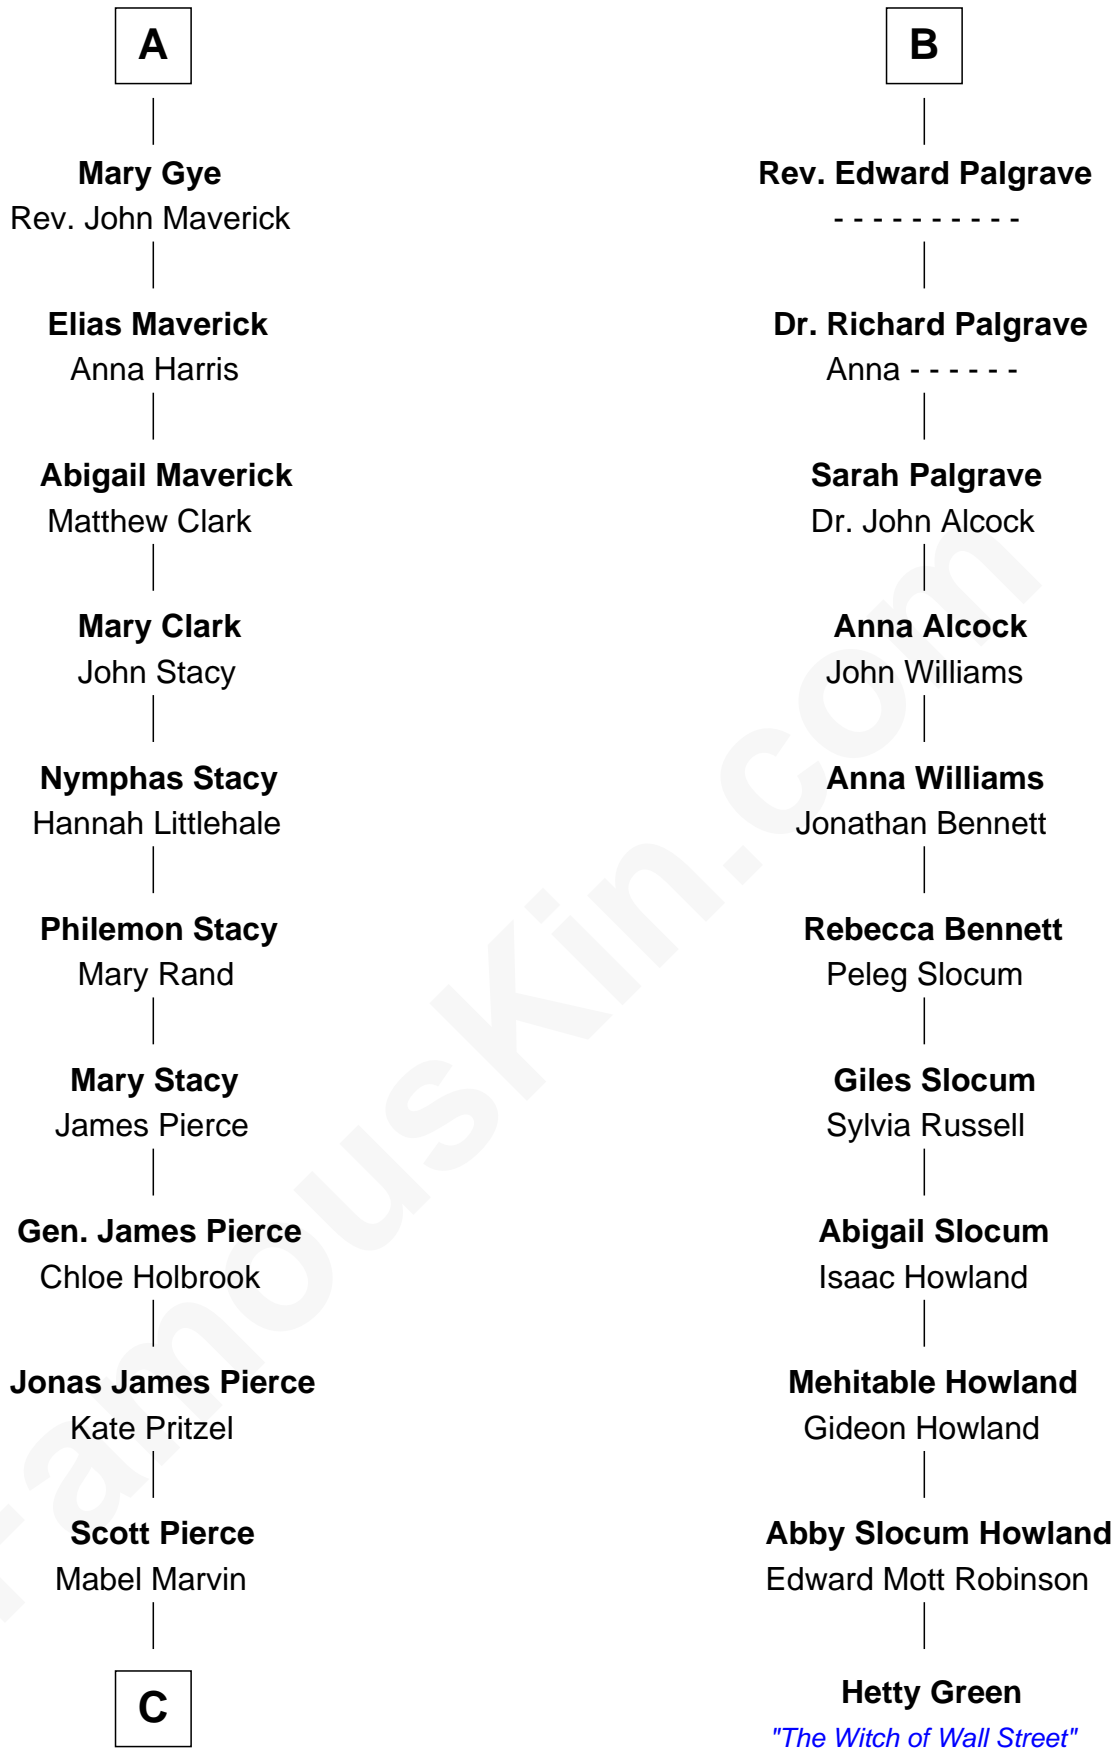

## Relationship Chart of

### Barbara (Pierce) Bush

First Lady of President George H.W. Bush

17th cousin 1 time removed of

**Hetty Green**

"The Witch of Wall Street"

**Richard Fitzalan**  
Eleanor Plantagenet

**C**

—  
**Marvin Pierce**  
Pauline Robinson

—  
**Barbara (Pierce) Bush**  
*First Lady of George H.W. Bush*

FamousKin.com