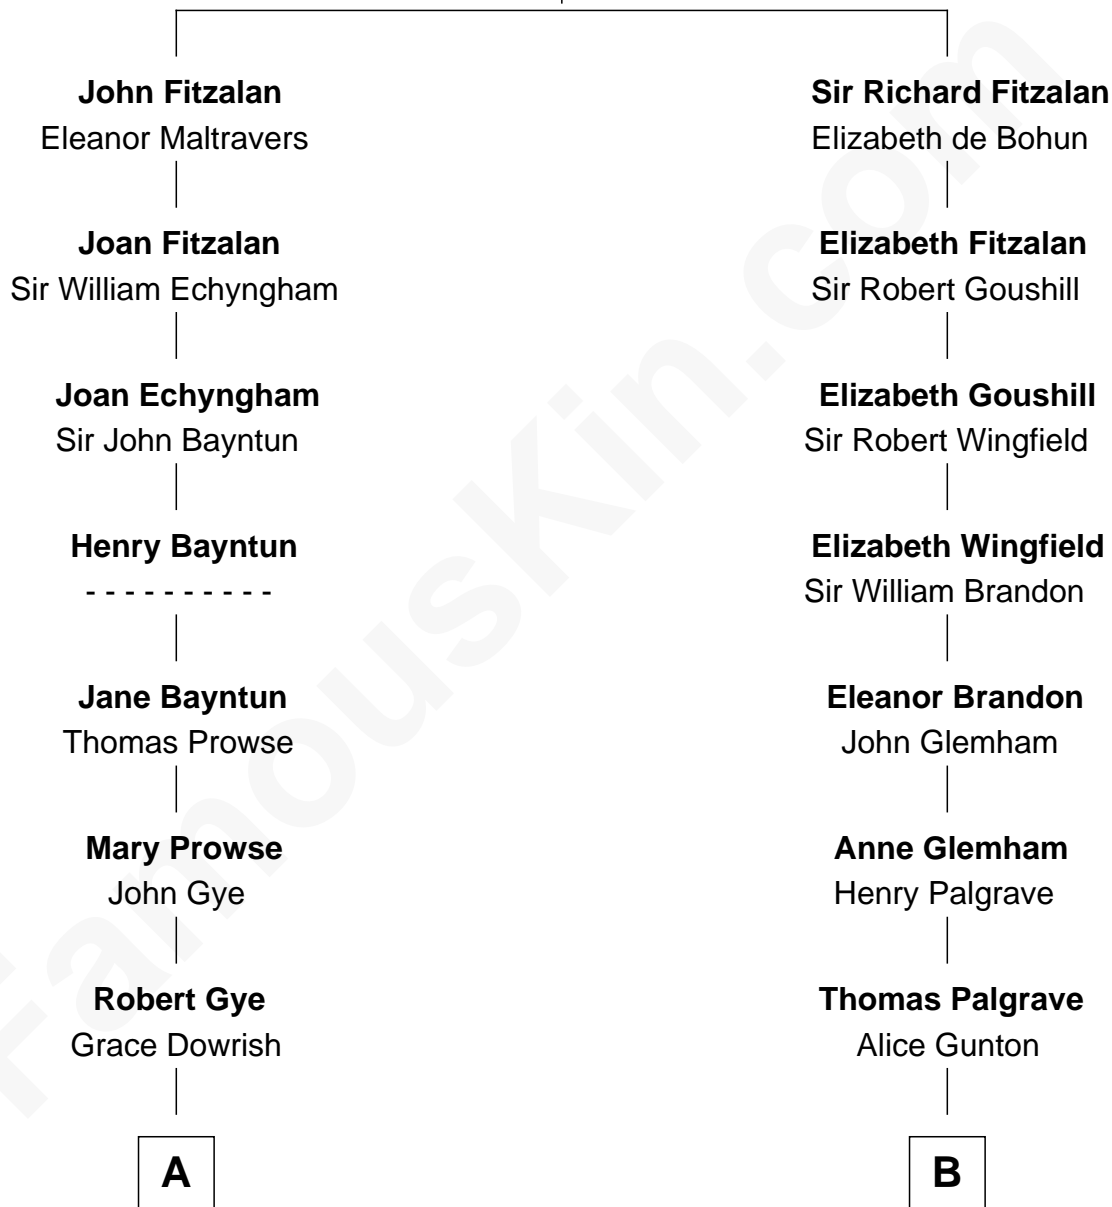

## Relationship Chart of

### Barbara (Pierce) Bush

First Lady of President George H.W. Bush

17th cousin 1 time removed of

**Hetty Green**

"The Witch of Wall Street"

**Richard Fitzalan**  
Eleanor Plantagenet

**C**

—  
**Marvin Pierce**  
Pauline Robinson

—  
**Barbara (Pierce) Bush**  
*First Lady of George H.W. Bush*

FamousKin.com