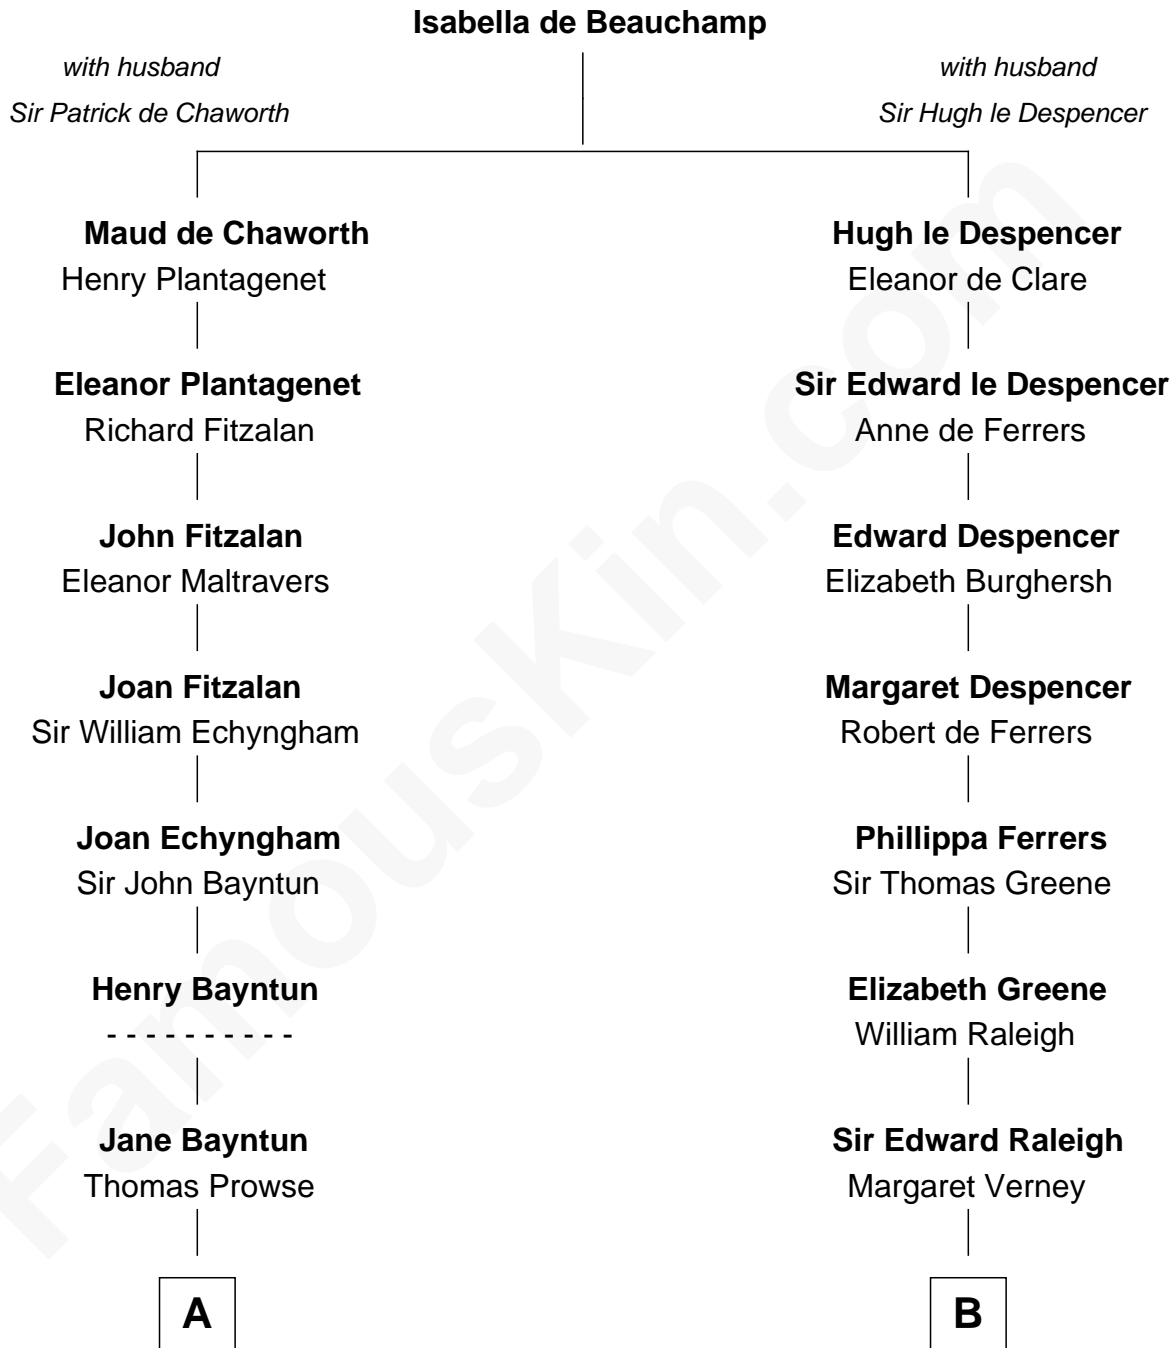

FamousKin.com

Relationship Chart of

Barbara (Pierce) Bush

First Lady of President George H.W. Bush

19th cousin 1 time removed of

Shanghai Pierce
Texas Cattleman

C

Jonas James Pierce

Kate Pritzel

Scott Pierce

Mabel Marvin

Marvin Pierce

Pauline Robinson

Barbara (Pierce) Bush

First Lady of George H.W. Bush

D

Susanna Stoddard

Isaac Pearce

Jonathan D. Pearce

Hanna Phillips Head

Shanghai Pierce

Texas Cattleman

FamousKin.com