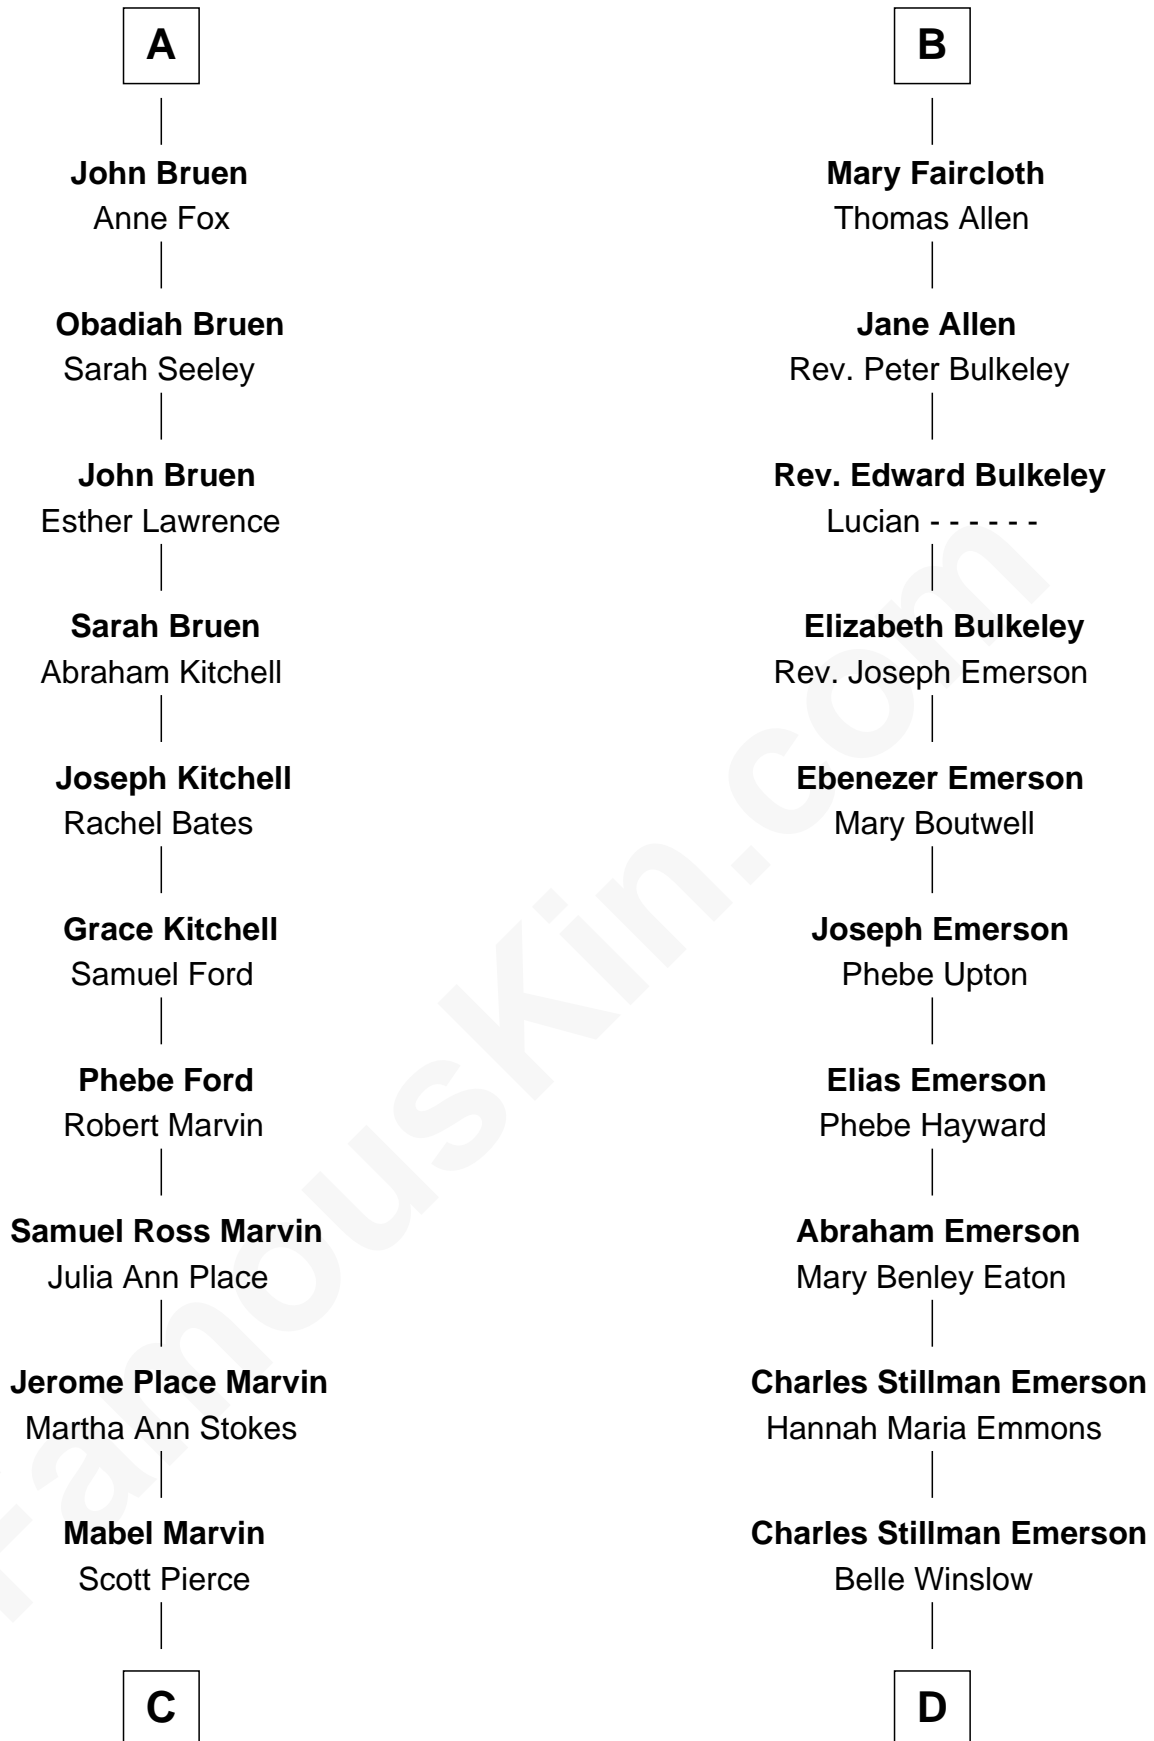

FamousKin.com

Relationship Chart of

Barbara (Pierce) Bush

First Lady of President George H.W. Bush

18th cousin of

Alan Shepard

Mercury and Apollo Astronaut

William le Boteler
Elizabeth de Havering

C

Marvin Pierce
Pauline Robinson

Barbara (Pierce) Bush
First Lady of George H.W. Bush

D

Pauline Renza Emerson
Alan Bartlett Shepard

Alan Shepard
Mercury and Apollo Astronaut

FamousKin.com