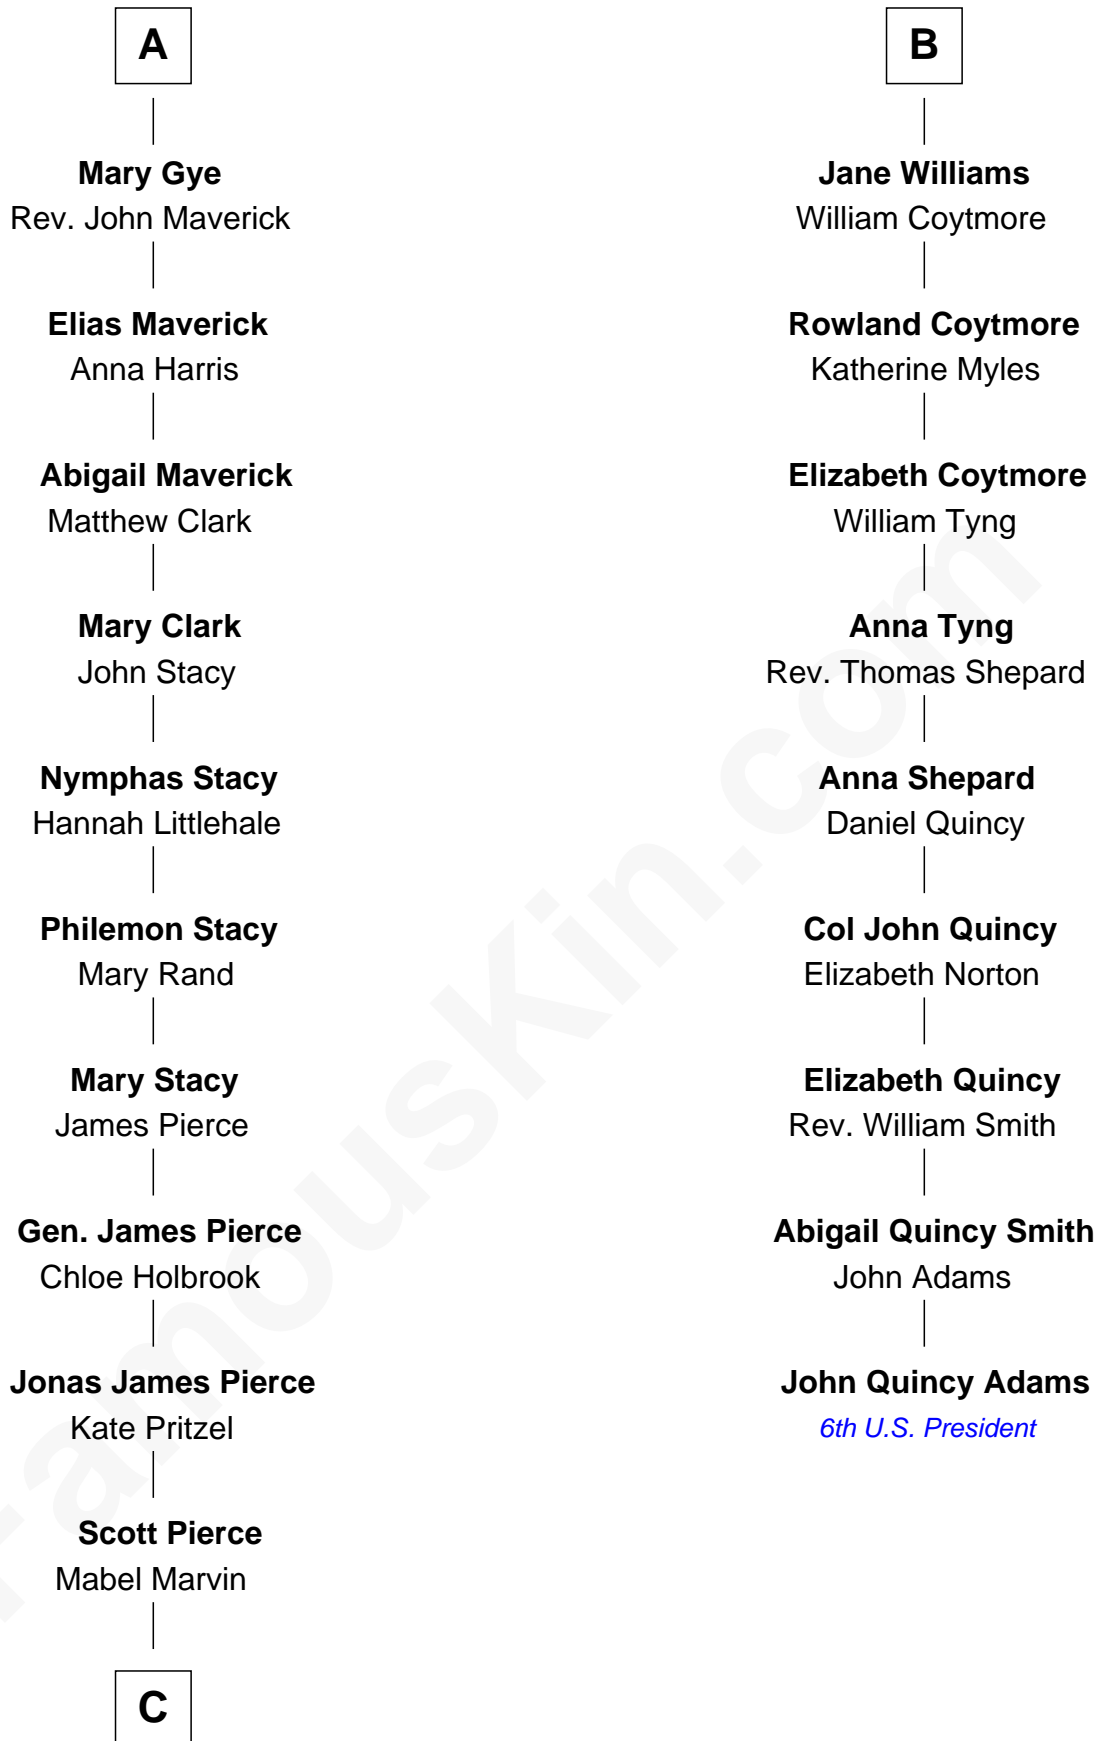

FamousKin.com

Relationship Chart of Barbara (Pierce) Bush

First Lady of President George H.W. Bush

15th cousin 3 times removed of

John Quincy Adams

6th U.S. President

C

Marvin Pierce
Pauline Robinson

Barbara (Pierce) Bush
First Lady of George H.W. Bush

FamousKin.com