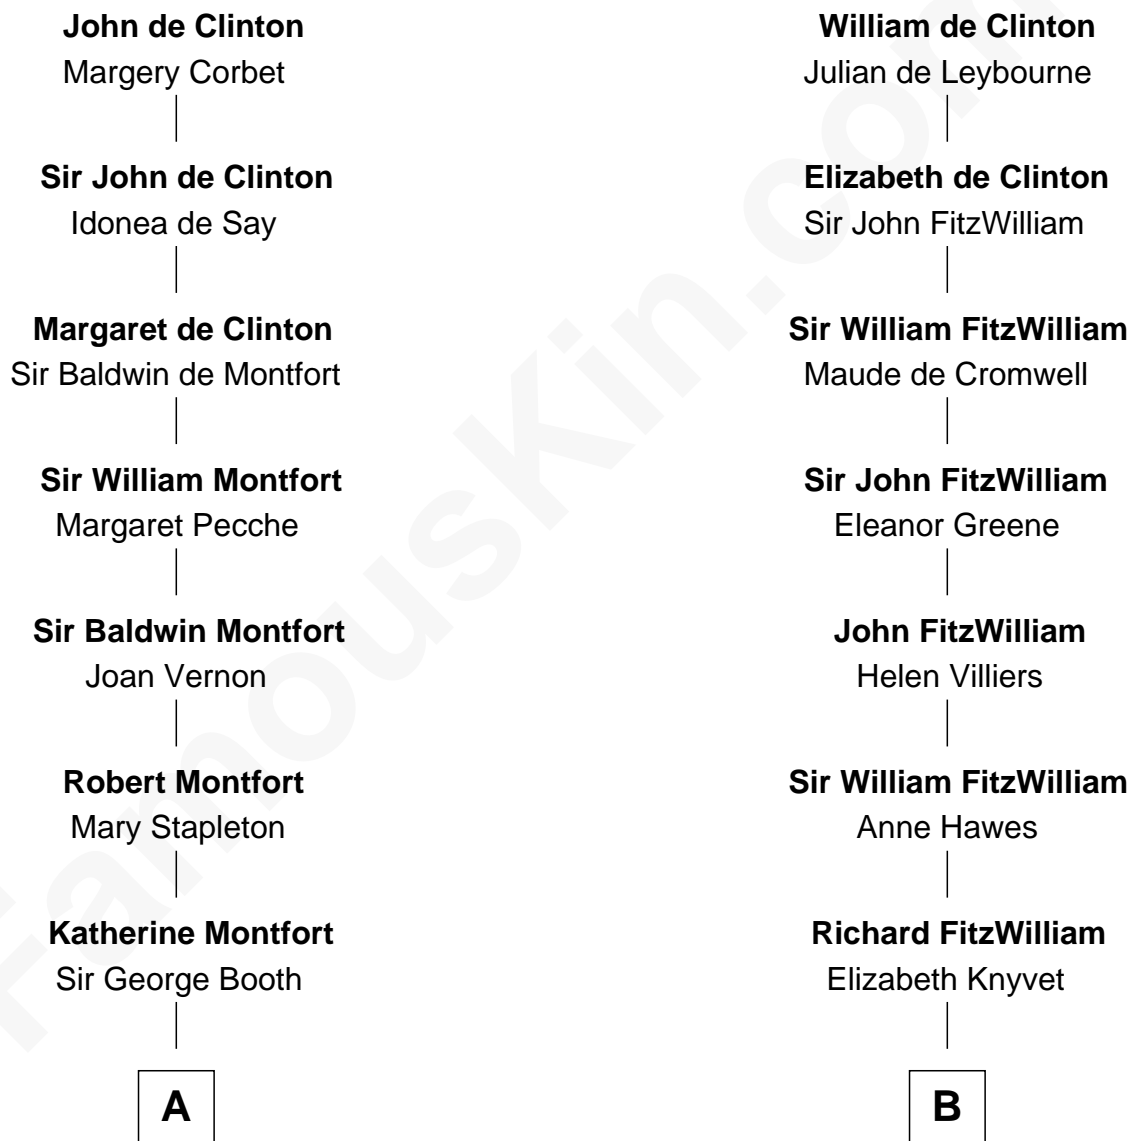

## Relationship Chart of Barbara (Pierce) Bush

*First Lady of President George H.W. Bush*

15th cousin 6 times removed of

## John Quincy Adams

*6th U.S. President*

**John de Clinton**

Ida de Odingsells

**C**

Samuel Ross Marvin

Julia Ann Place

Jerome Place Marvin