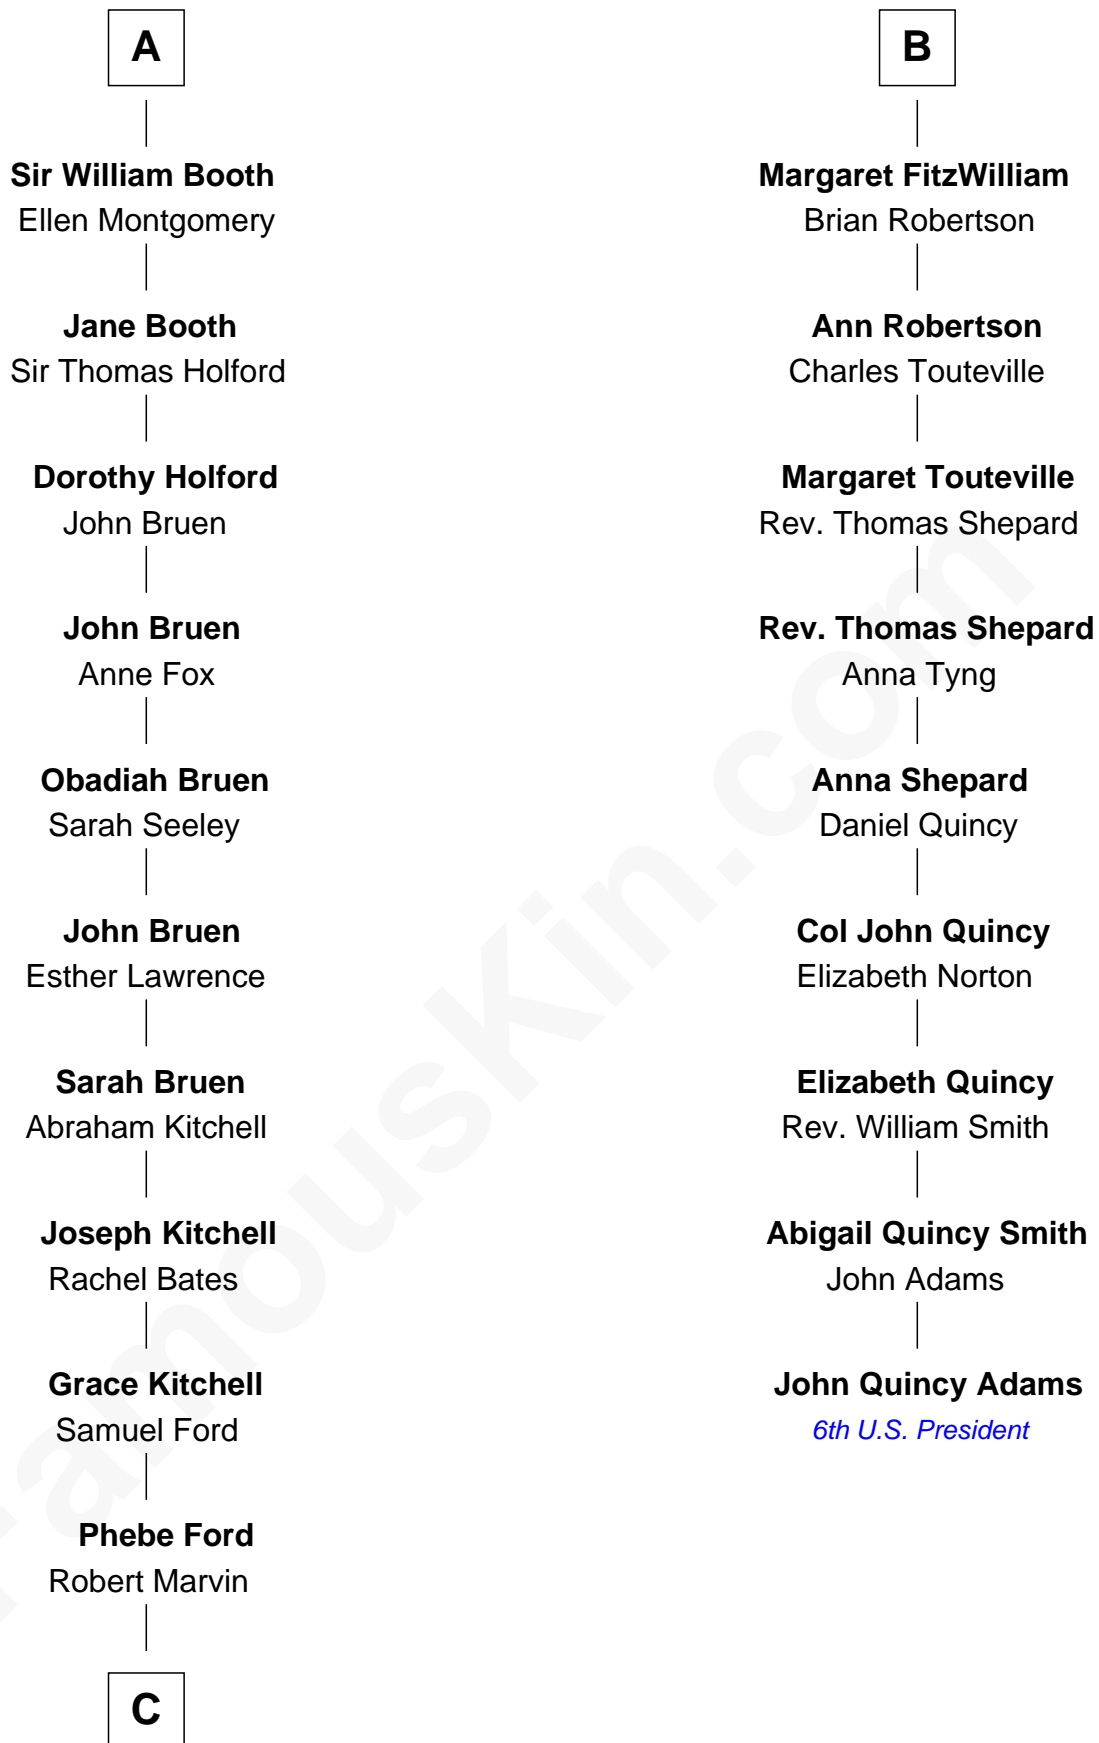

## Relationship Chart of Barbara (Pierce) Bush

*First Lady of President George H.W. Bush*

15th cousin 6 times removed of

## John Quincy Adams

*6th U.S. President*

**John de Clinton**

Ida de Odingsells

**C**

Samuel Ross Marvin

Julia Ann Place

Jerome Place Marvin

Martha Ann Stokes

Mabel Marvin

Scott Pierce

Marvin Pierce

Pauline Robinson

**Barbara (Pierce) Bush**

*First Lady of George H.W. Bush*