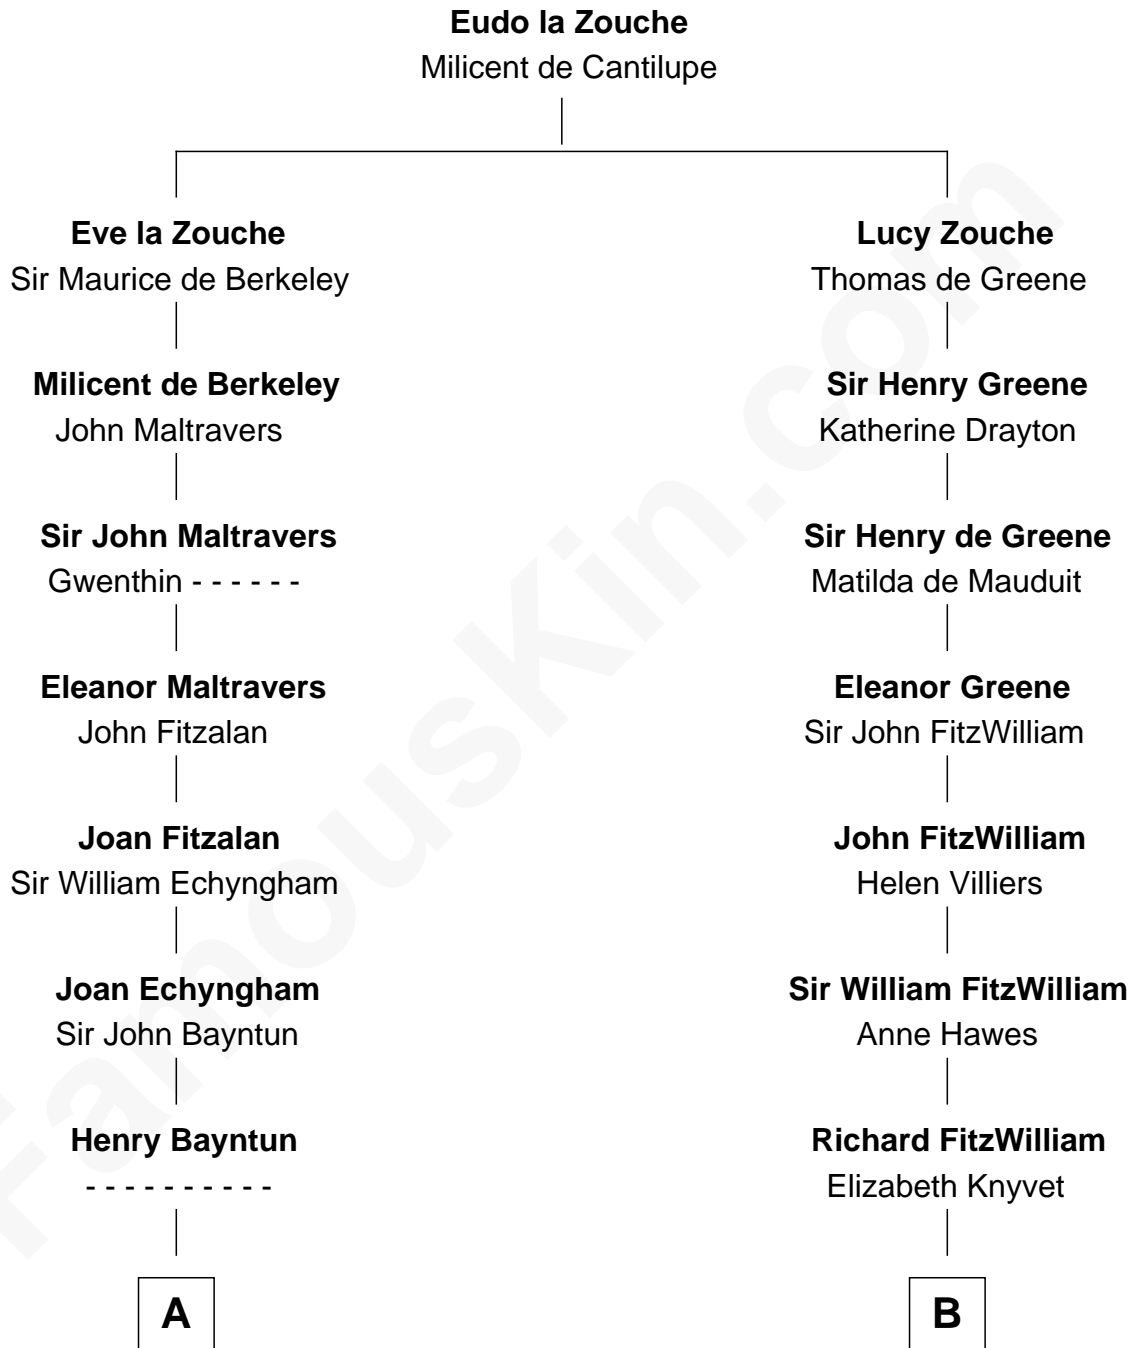

# FamousKin.com

## Relationship Chart of Barbara (Pierce) Bush

*First Lady of President George H.W. Bush*

15th cousin 6 times removed of

## John Quincy Adams

*6th U.S. President*

**C**

—  
**Gen. James Pierce**

Chloe Holbrook

—  
**Jonas James Pierce**

Kate Pritzel

—  
**Scott Pierce**