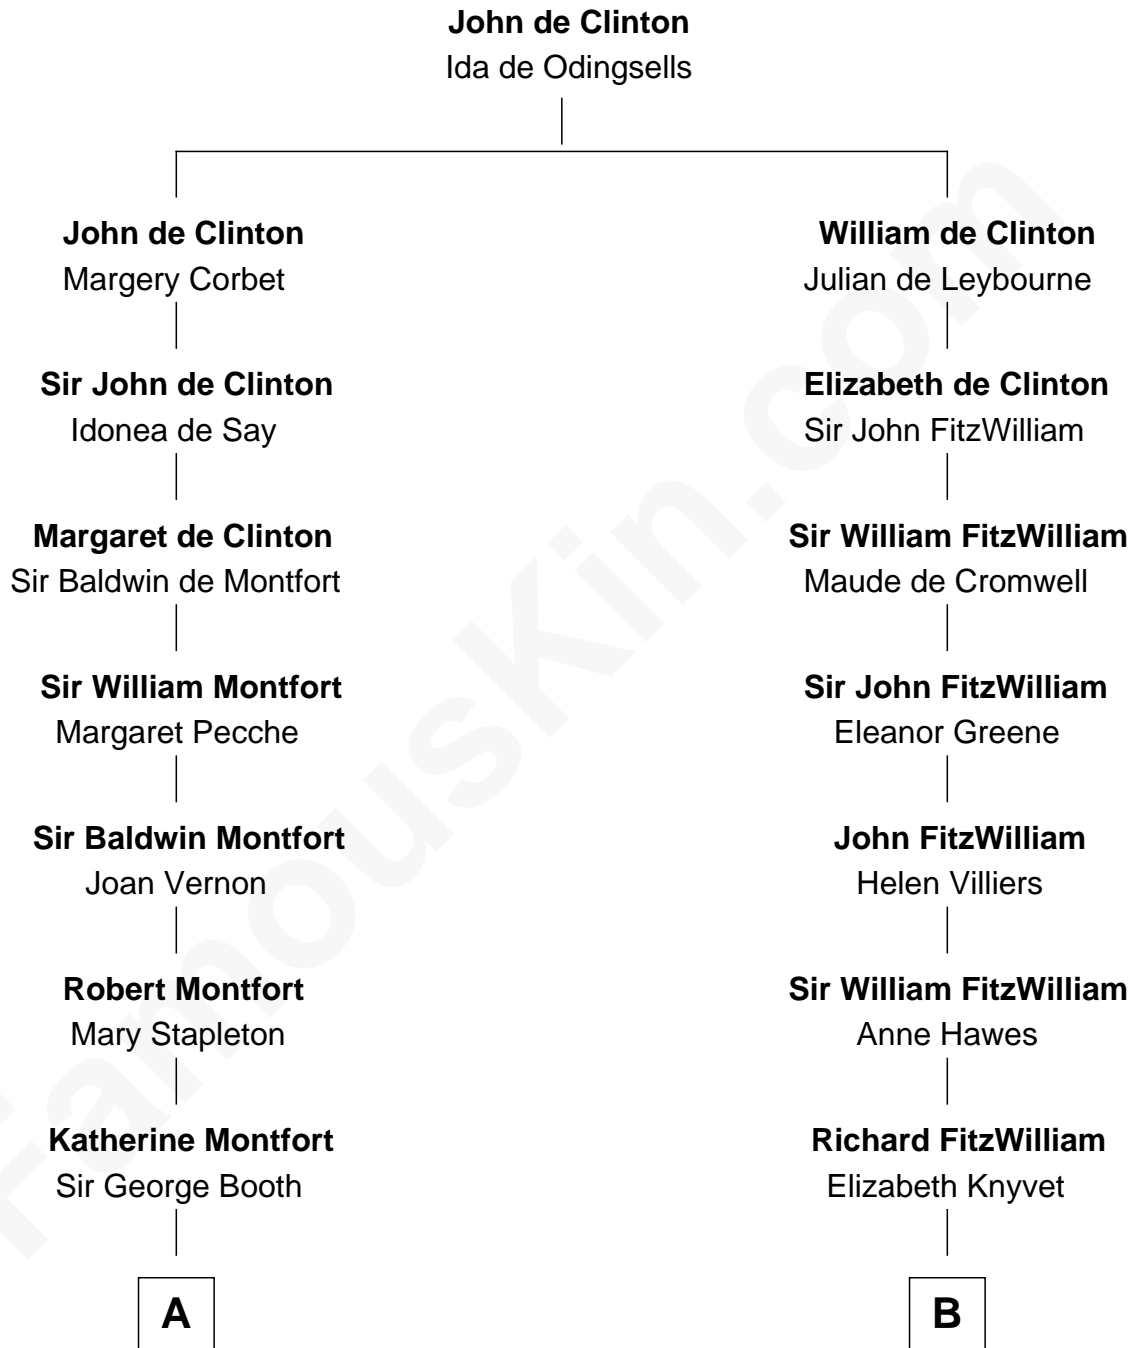

Abigail (Smith) Adams

First Lady of President John Adams