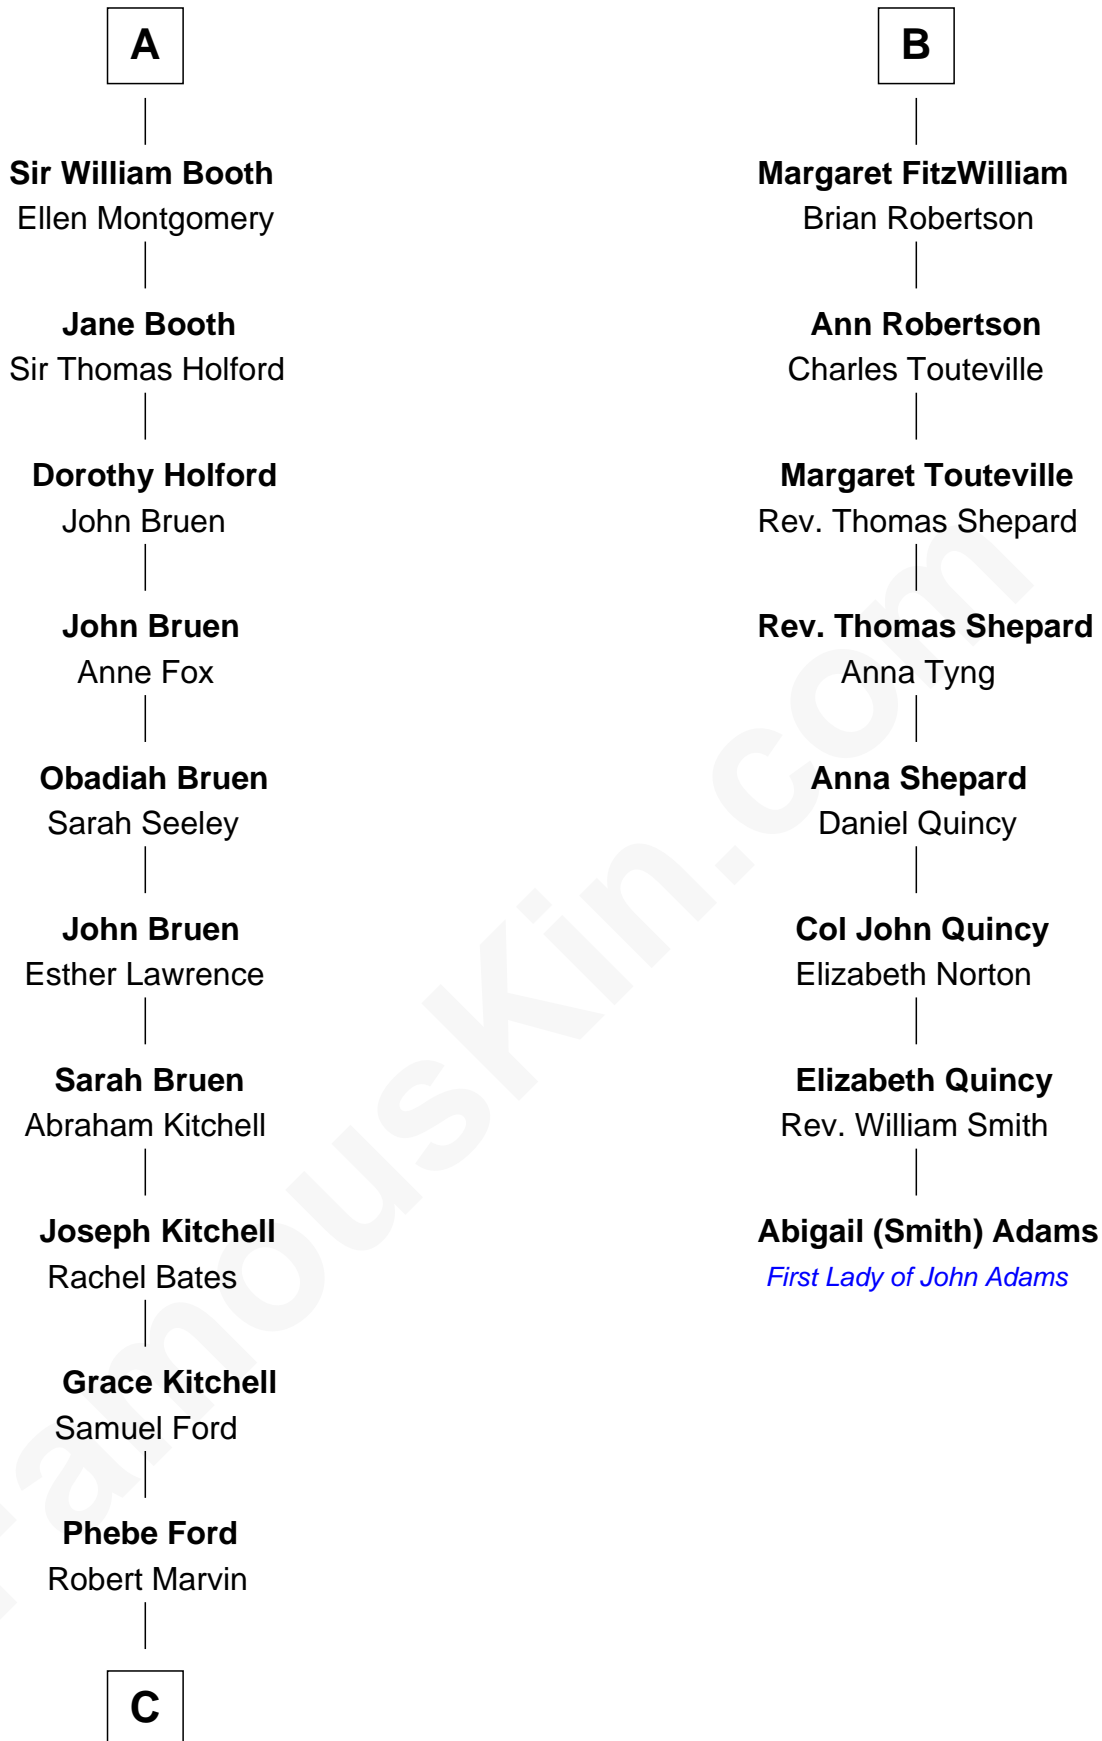

## Relationship Chart of

### Barbara (Pierce) Bush

*First Lady of President George H.W. Bush*

14th cousin 7 times removed of

### Abigail (Smith) Adams

*First Lady of President John Adams*

**C**

—  
**Samuel Ross Marvin**

Julia Ann Place

—  
**Jerome Place Marvin**

Martha Ann Stokes

—  
**Mabel Marvin**