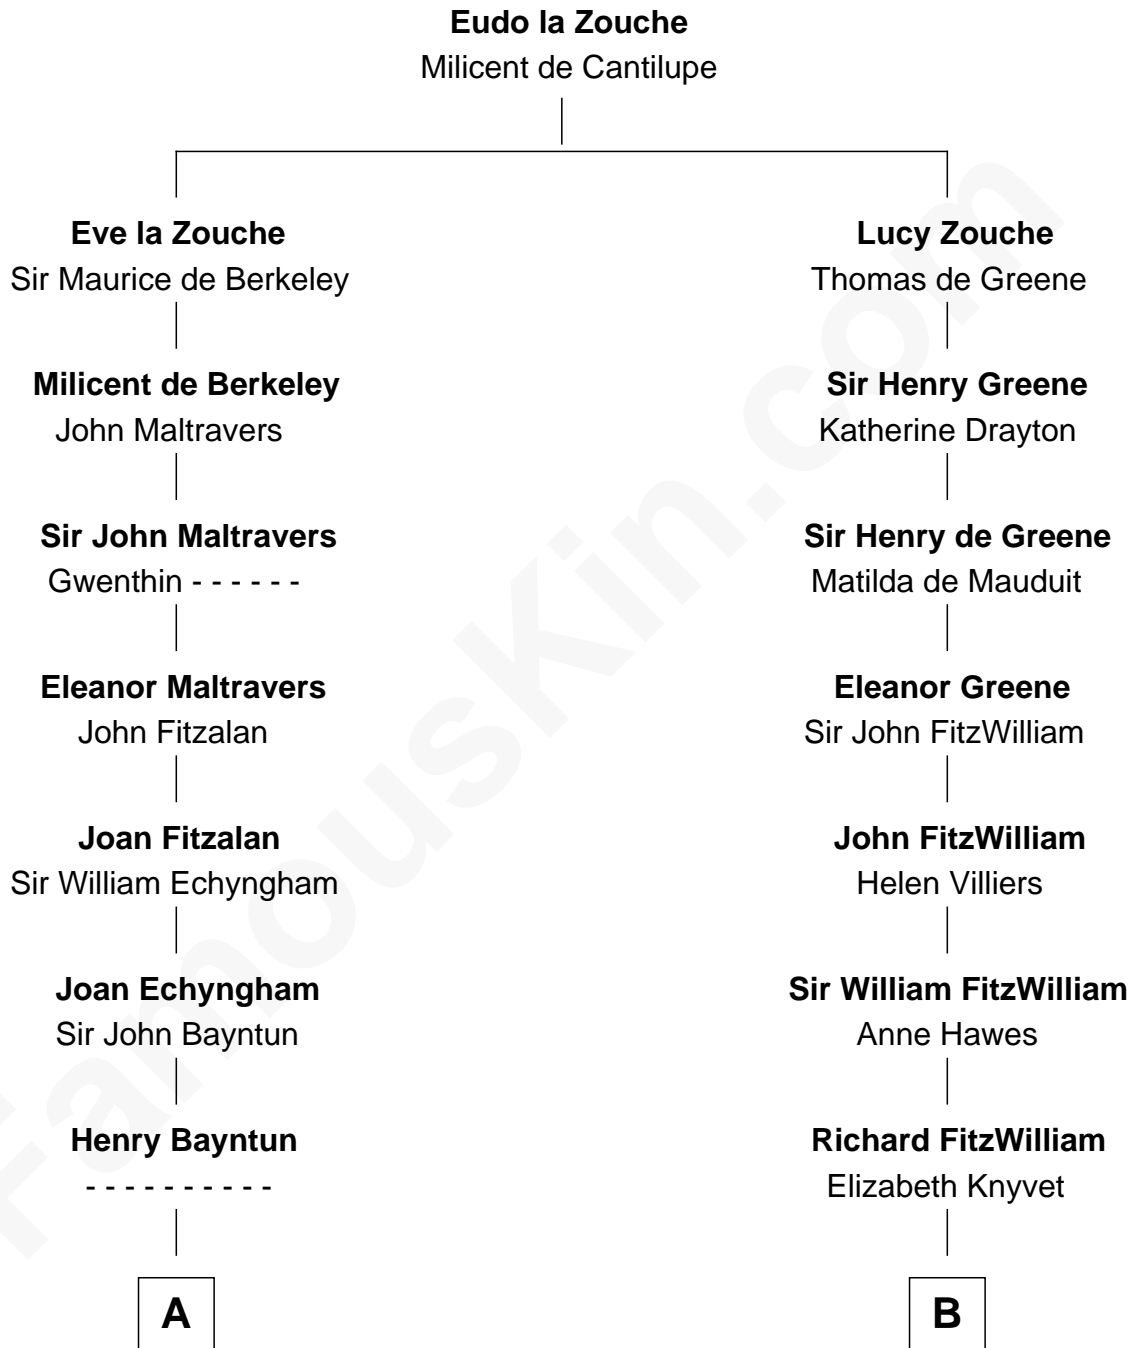

FamousKin.com

Relationship Chart of

Barbara (Pierce) Bush

First Lady of President George H.W. Bush

14th cousin 7 times removed of

Abigail (Smith) Adams

First Lady of President John Adams

C

—
Gen. James Pierce

Chloe Holbrook

—
Jonas James Pierce

Kate Pritzel

—
Scott Pierce

Mabel Marvin

—
Marvin Pierce

Pauline Robinson

—
Barbara (Pierce) Bush

First Lady of George H.W. Bush