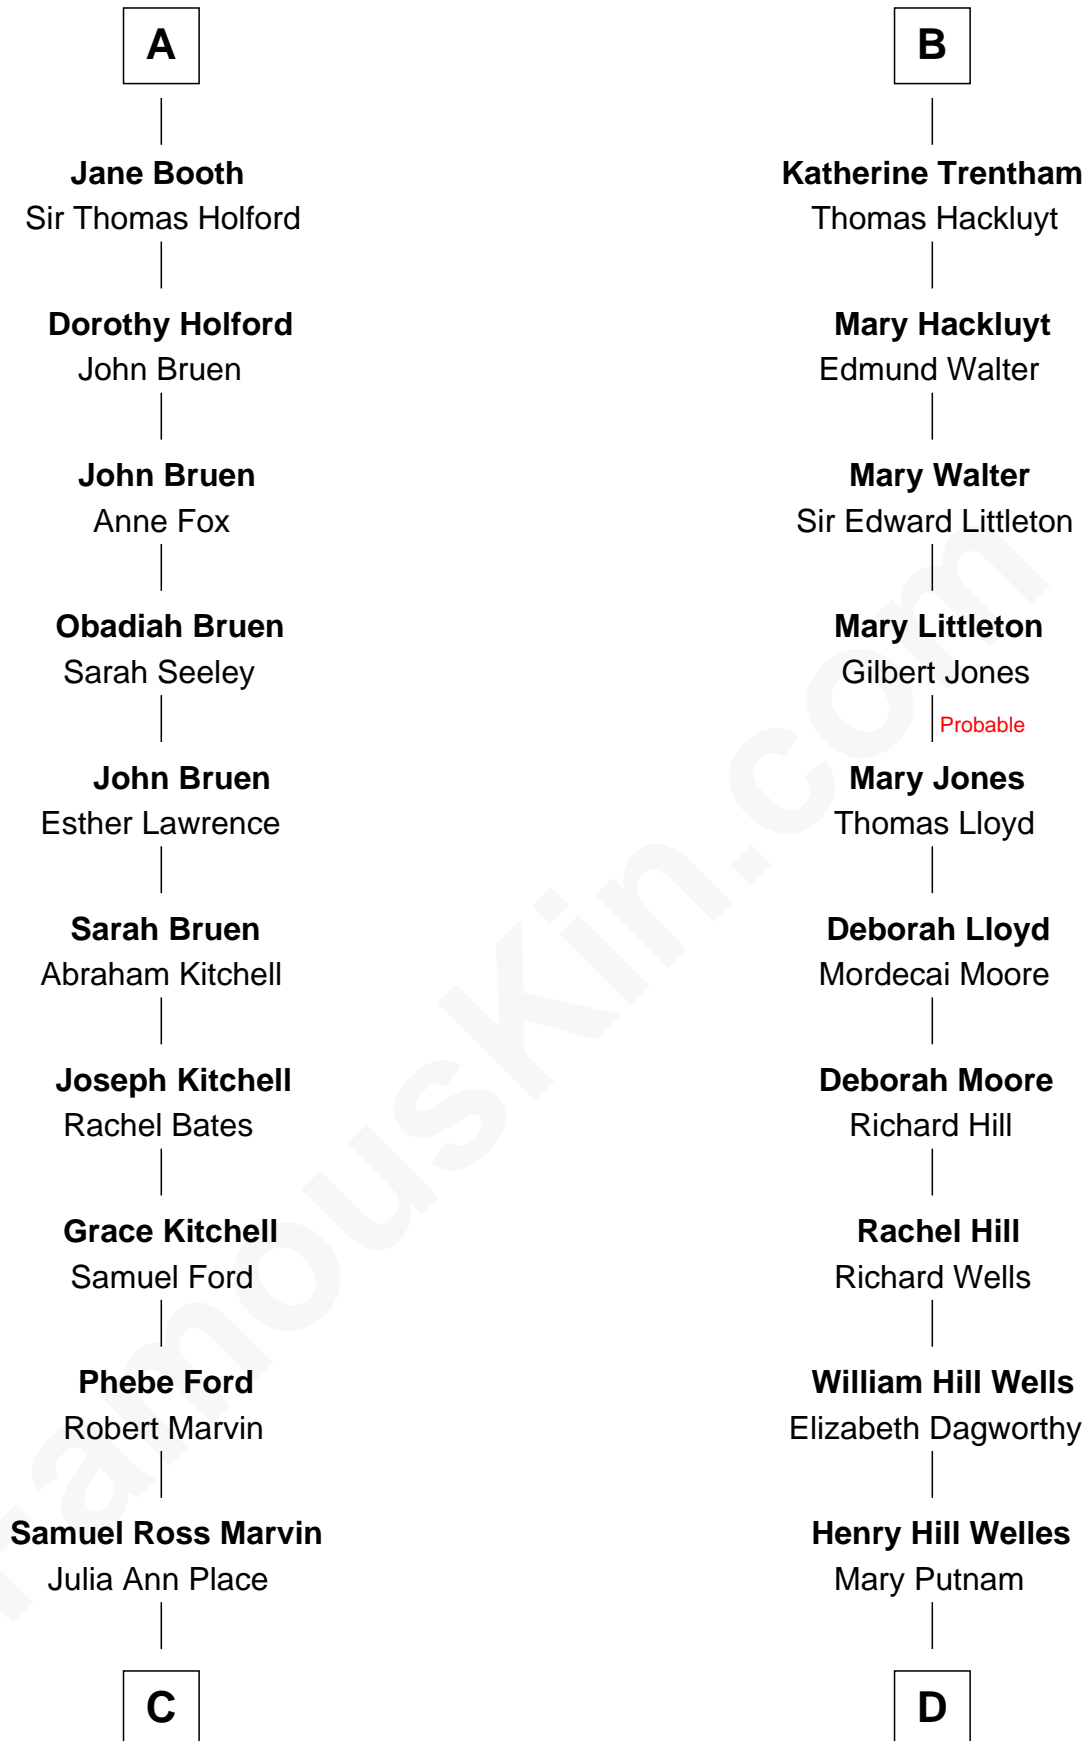

## Relationship Chart of Barbara (Pierce) Bush

*First Lady of President George H.W. Bush*

19th cousin 1 time removed of

**Orson Welles**

*Radio, Stage, and Movie Actor*

**C**

**Jerome Place Marvin**

Martha Ann Stokes

**Mabel Marvin**

Scott Pierce

**Marvin Pierce**

Pauline Robinson

**Barbara (Pierce) Bush**

*First Lady of George H.W. Bush*

**D**

**Richard Jones Welles**