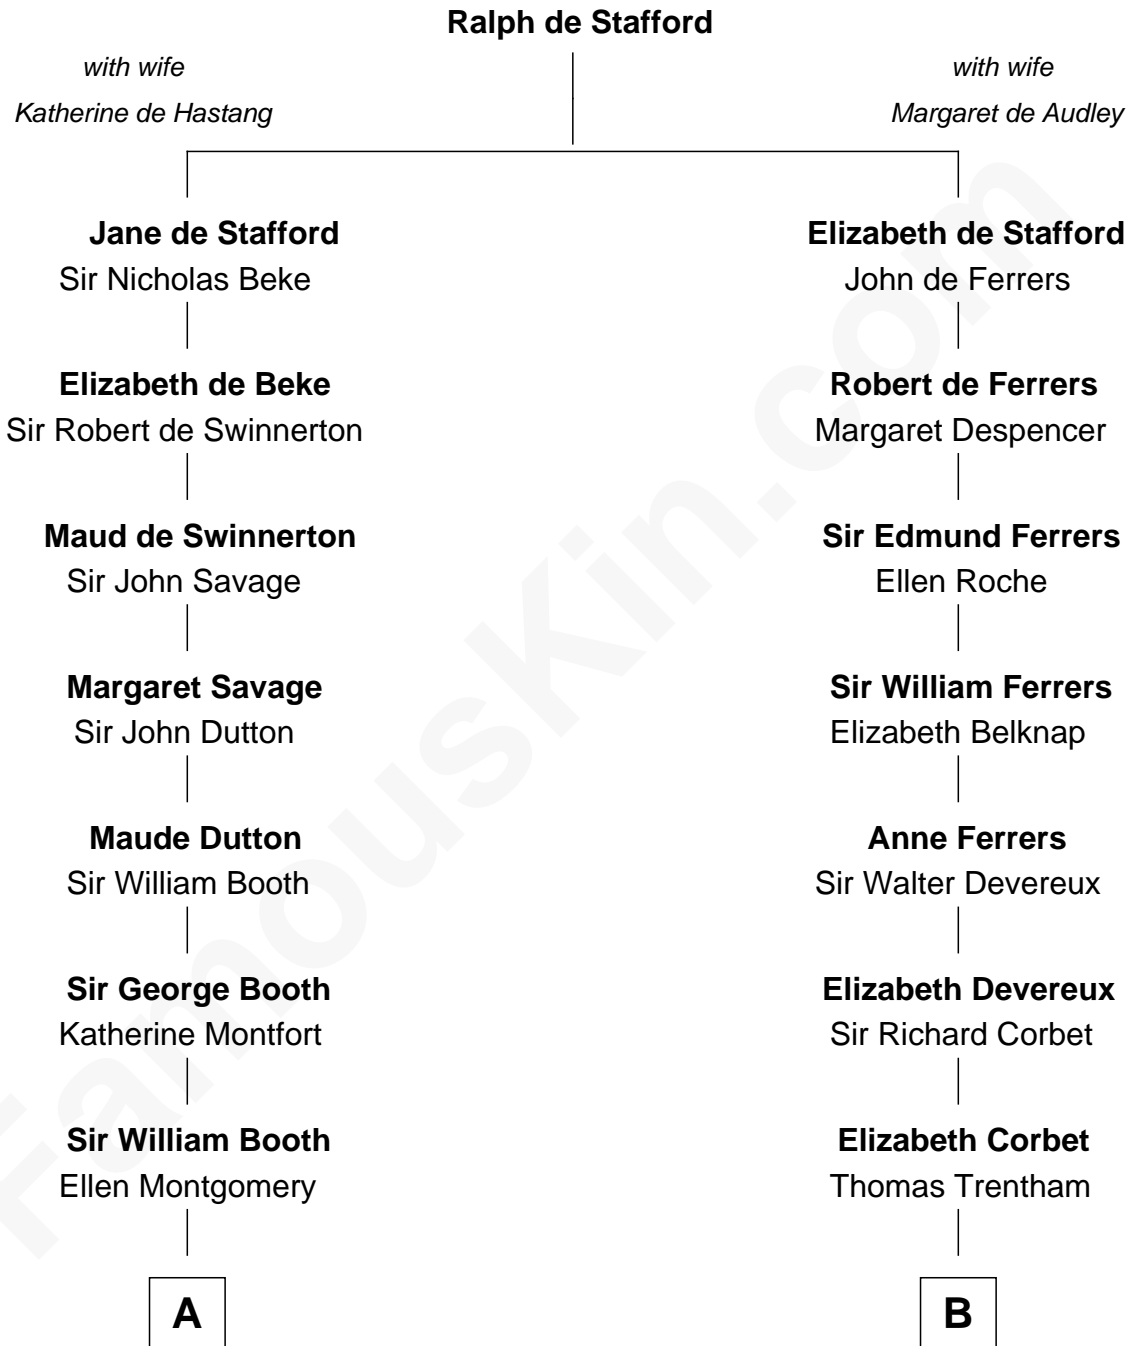

# FamousKin.com

## Relationship Chart of Barbara (Pierce) Bush

*First Lady of President George H.W. Bush*

19th cousin 1 time removed of

**Orson Welles**

*Radio, Stage, and Movie Actor*

**C**

**Jerome Place Marvin**

Martha Ann Stokes