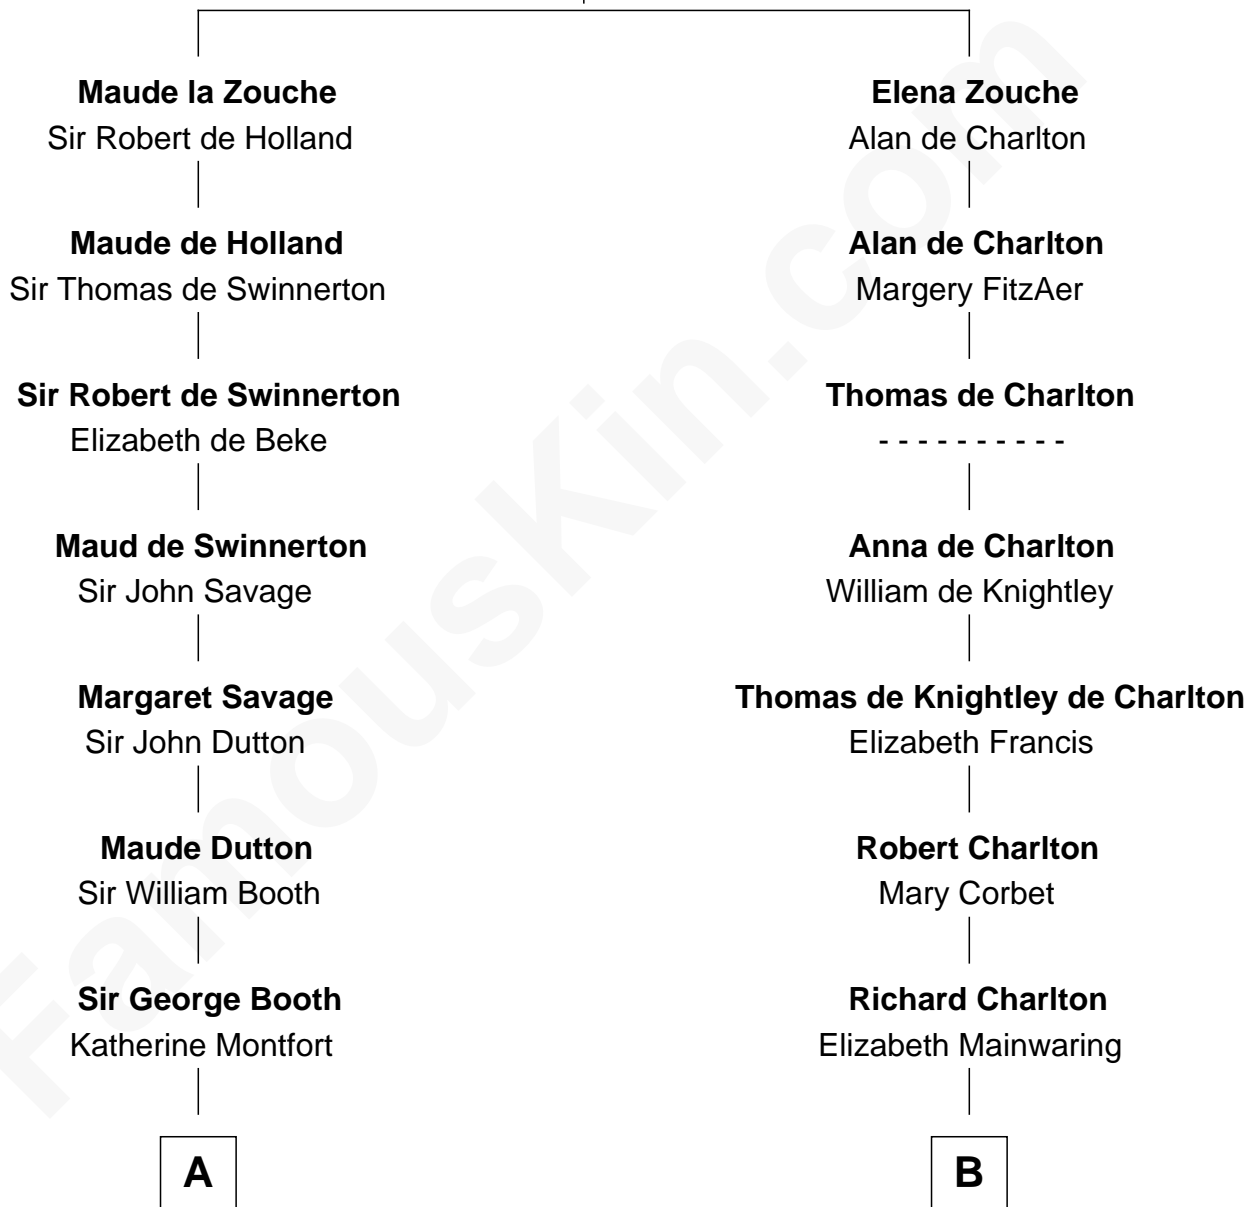

## Relationship Chart of Barbara (Pierce) Bush

*First Lady of President George H.W. Bush*

15th cousin 6 times removed of

## John Hancock

*Signer of the Declaration of Independence*

**Sir Alan la Zouche**  
Eleanor de Segrave

**C**

—  
**Samuel Ross Marvin**

Julia Ann Place

—  
**Jerome Place Marvin**

Martha Ann Stokes