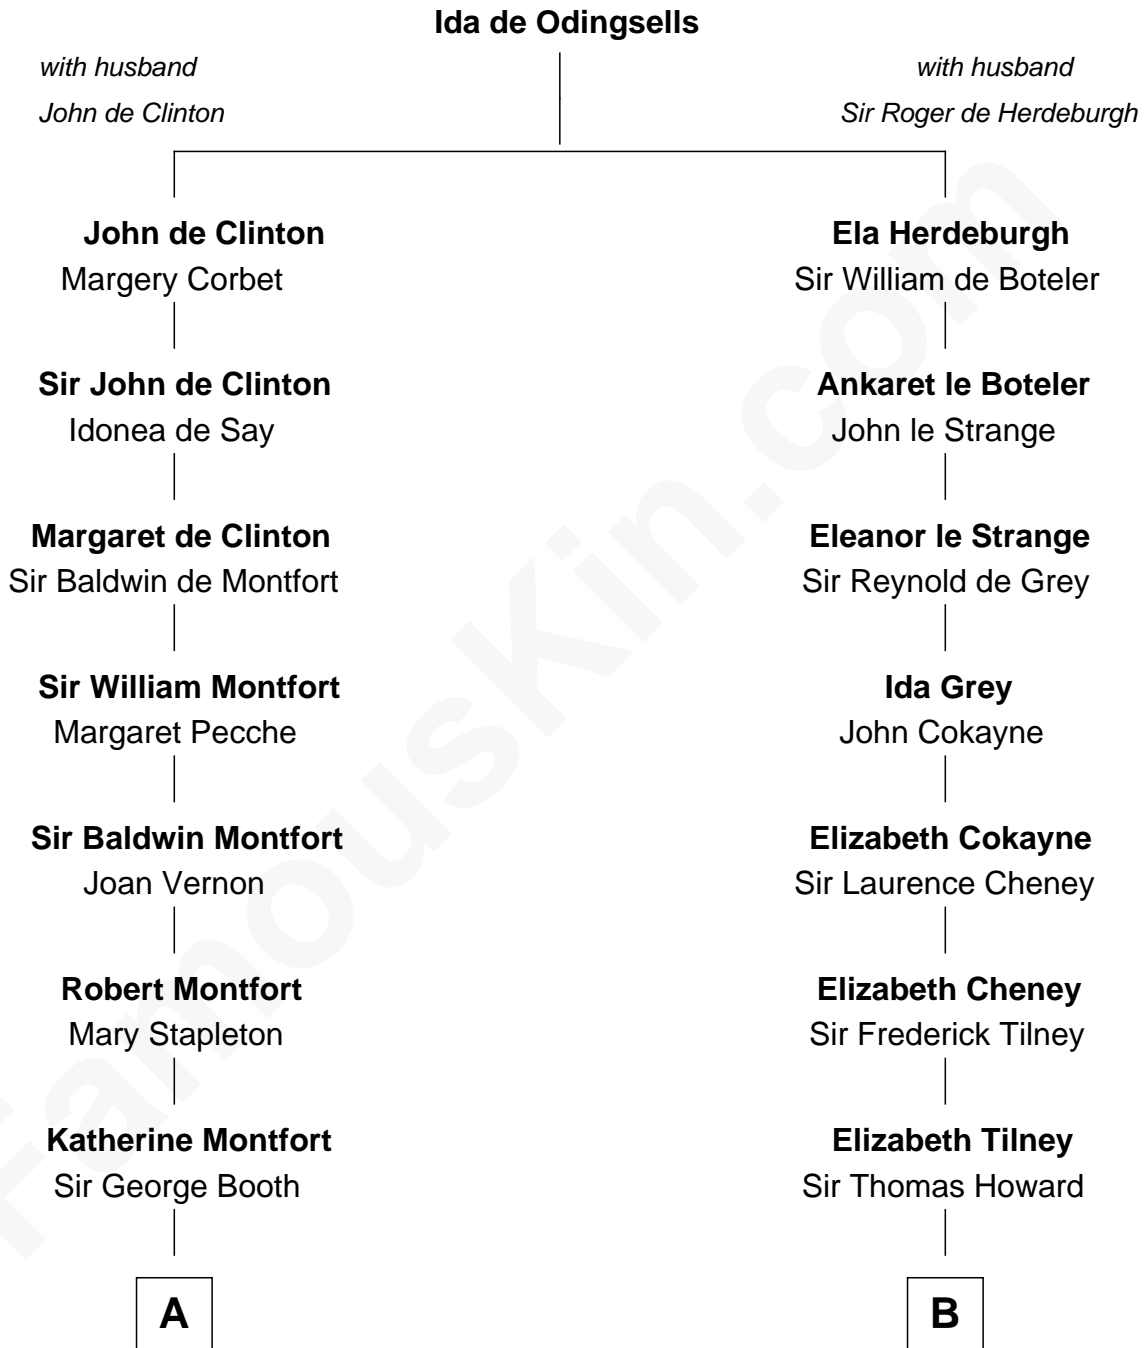

FamousKin.com

Relationship Chart of

Barbara (Pierce) Bush

First Lady of President George H.W. Bush

18th cousin 3 times removed of

Charles Darwin
Theory of Evolution

C

Samuel Ross Marvin

Julia Ann Place

Jerome Place Marvin

Martha Ann Stokes

Mabel Marvin

Scott Pierce

Marvin Pierce

Pauline Robinson

Barbara (Pierce) Bush

First Lady of George H.W. Bush

D

Dr. Robert Waring Darwin

Susanna Wedgwood

Charles Darwin

Theory of Evolution

FamousKin.com