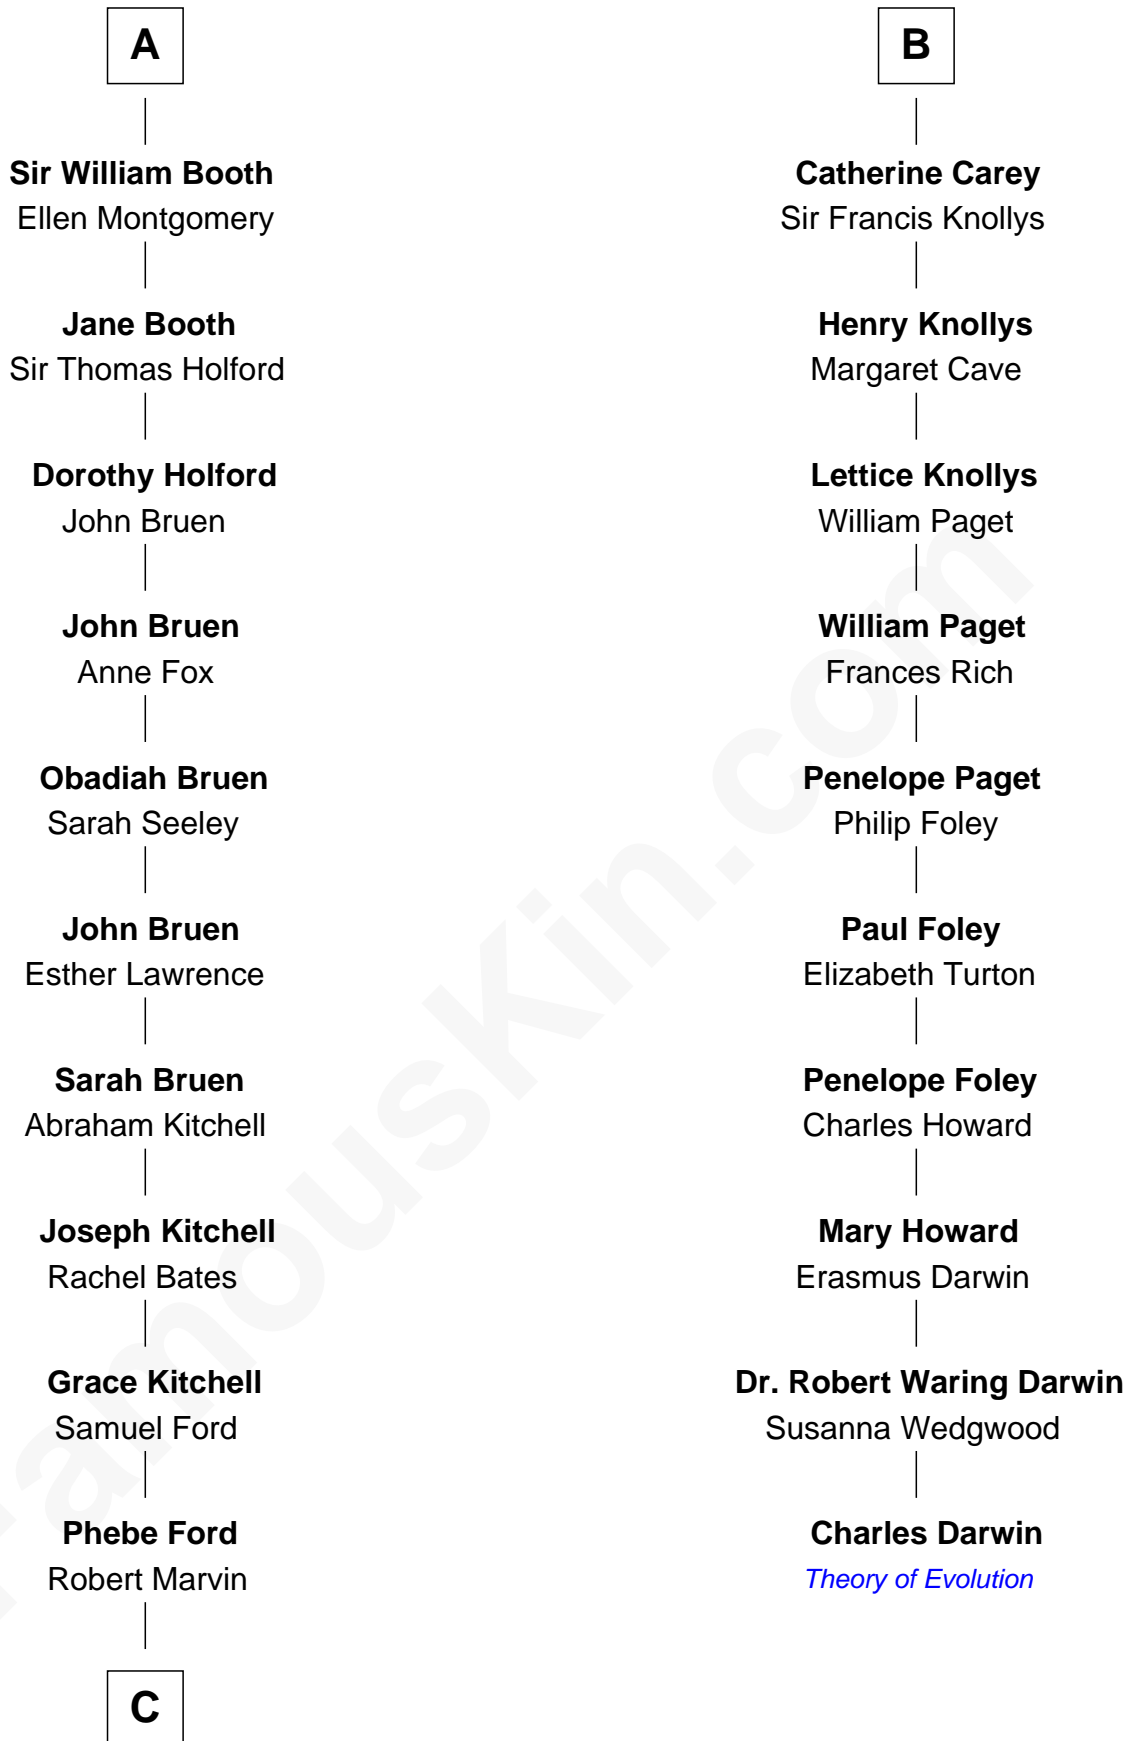

FamousKin.com

Relationship Chart of Barbara (Pierce) Bush

First Lady of President George H.W. Bush

16th cousin 5 times removed of

Charles Darwin
Theory of Evolution

Guy de Beauchamp
Alice de Toeni

Maud de Beauchamp
Sir Geoffrey de Say

Idonea de Say
Sir John de Clinton

Margaret de Clinton
Sir Baldwin de Montfort

Sir William Montfort
Margaret Pecche

Sir Baldwin Montfort
Joan Vernon

Robert Montfort
Mary Stapleton

Katherine Montfort
Sir George Booth

A

Sir Thomas de Beauchamp
Katherine de Mortimer

Sir William Beauchamp
Joan Fitzalan

Joan Beauchamp
James Butler

Sir Thomas Butler
Anne Hankeford

Margaret Butler
Sir William Boleyn

Thomas Boleyn
Elizabeth Howard

Mary Boleyn
Sir William Carey

B

C

—
Samuel Ross Marvin

Julia Ann Place

—
Jerome Place Marvin

Martha Ann Stokes

—
Mabel Marvin