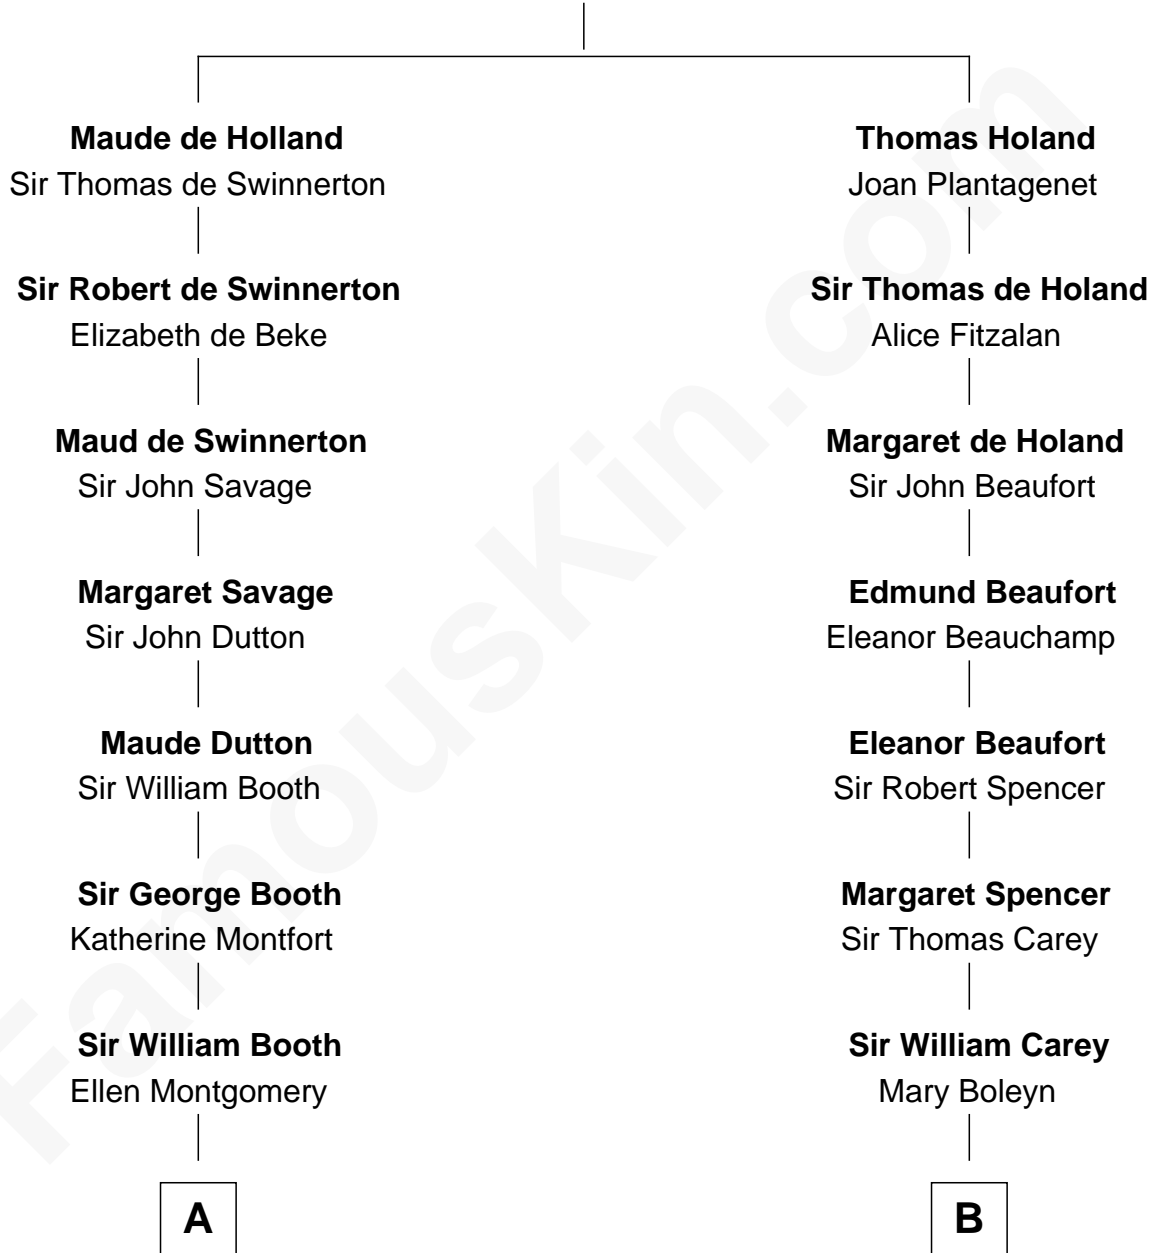

FamousKin.com

Relationship Chart of

Barbara (Pierce) Bush

First Lady of President George H.W. Bush

16th cousin 4 times removed of

Charles Darwin
Theory of Evolution

Sir Robert de Holland
Maude la Zouche

C

Jerome Place Marvin

Martha Ann Stokes

Mabel Marvin

Scott Pierce

Marvin Pierce

Pauline Robinson

Barbara (Pierce) Bush

First Lady of George H.W. Bush