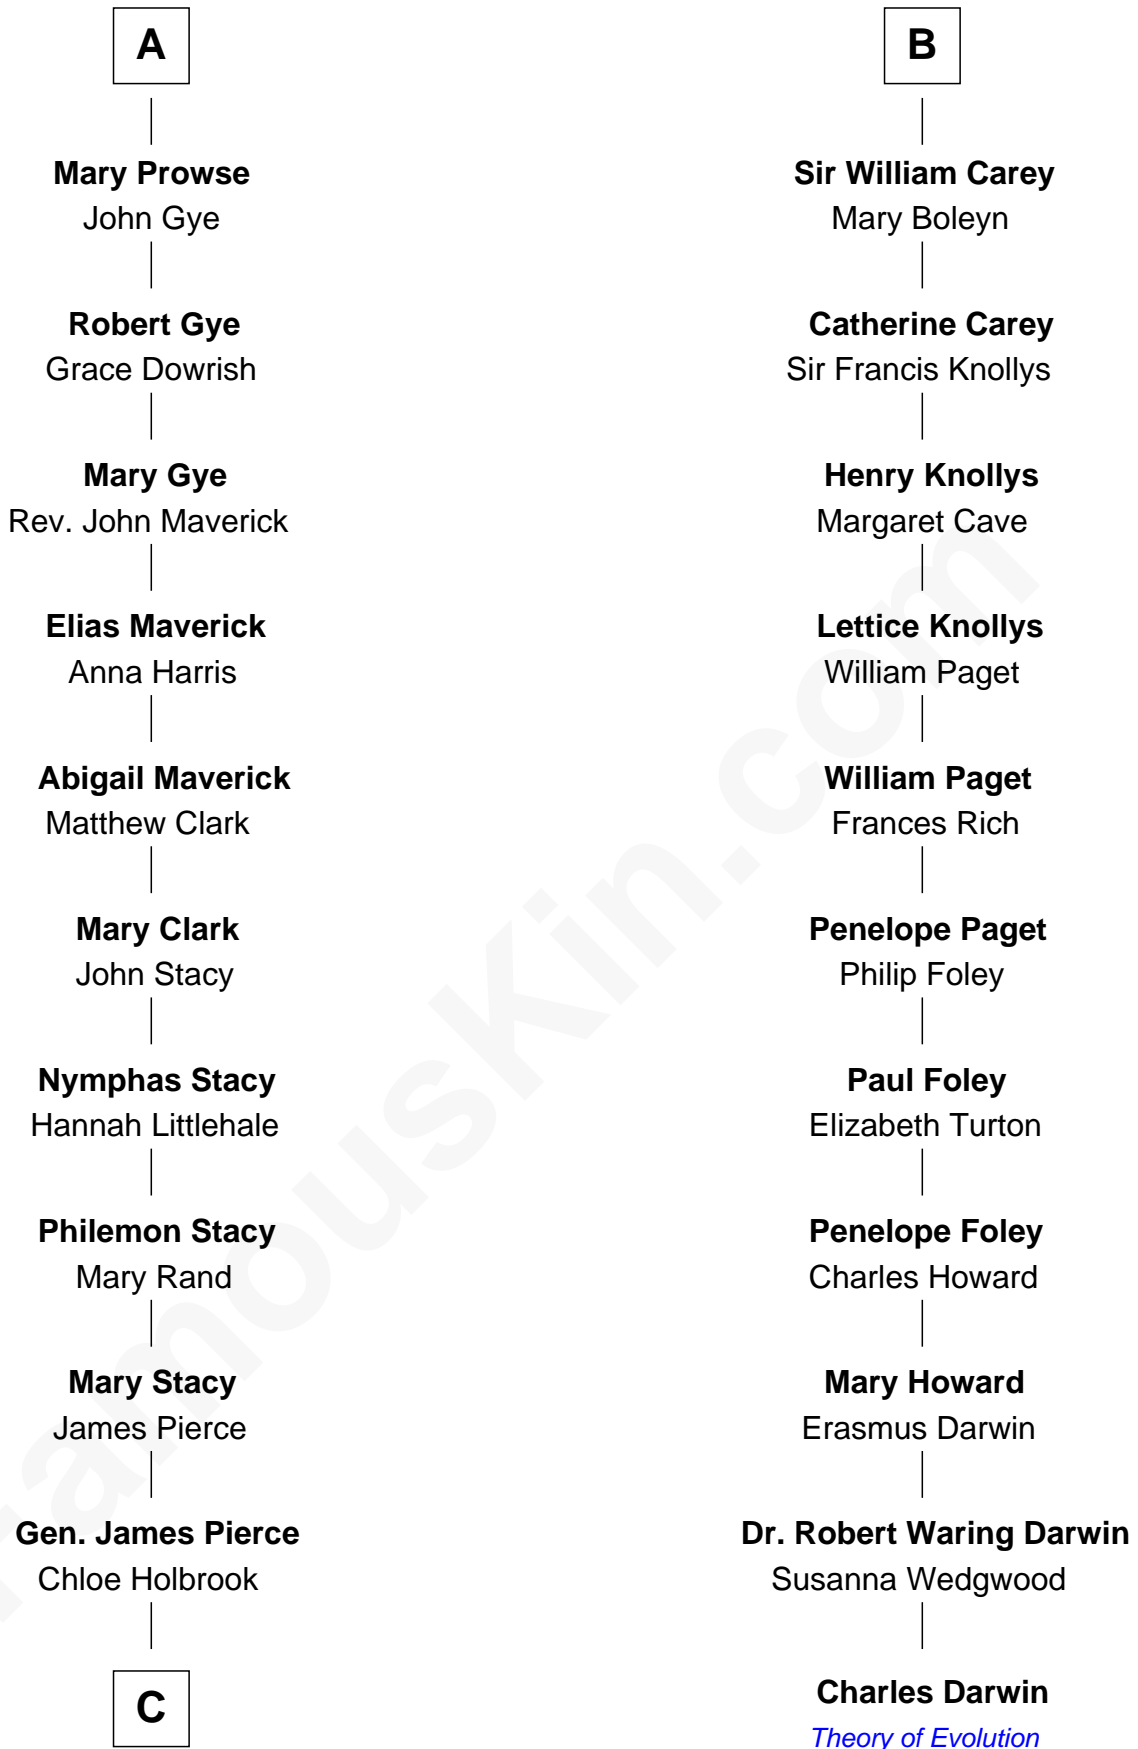

## Relationship Chart of

### Barbara (Pierce) Bush

*First Lady of President George H.W. Bush*

17th cousin 3 times removed of

**Charles Darwin**

*Theory of Evolution*

**Sir Maurice de Berkeley**

Eve la Zouche

**C**

Jonas James Pierce

Kate Pritzel

Scott Pierce

Mabel Marvin

Marvin Pierce

Pauline Robinson

**Barbara (Pierce) Bush**

*First Lady of George H.W. Bush*