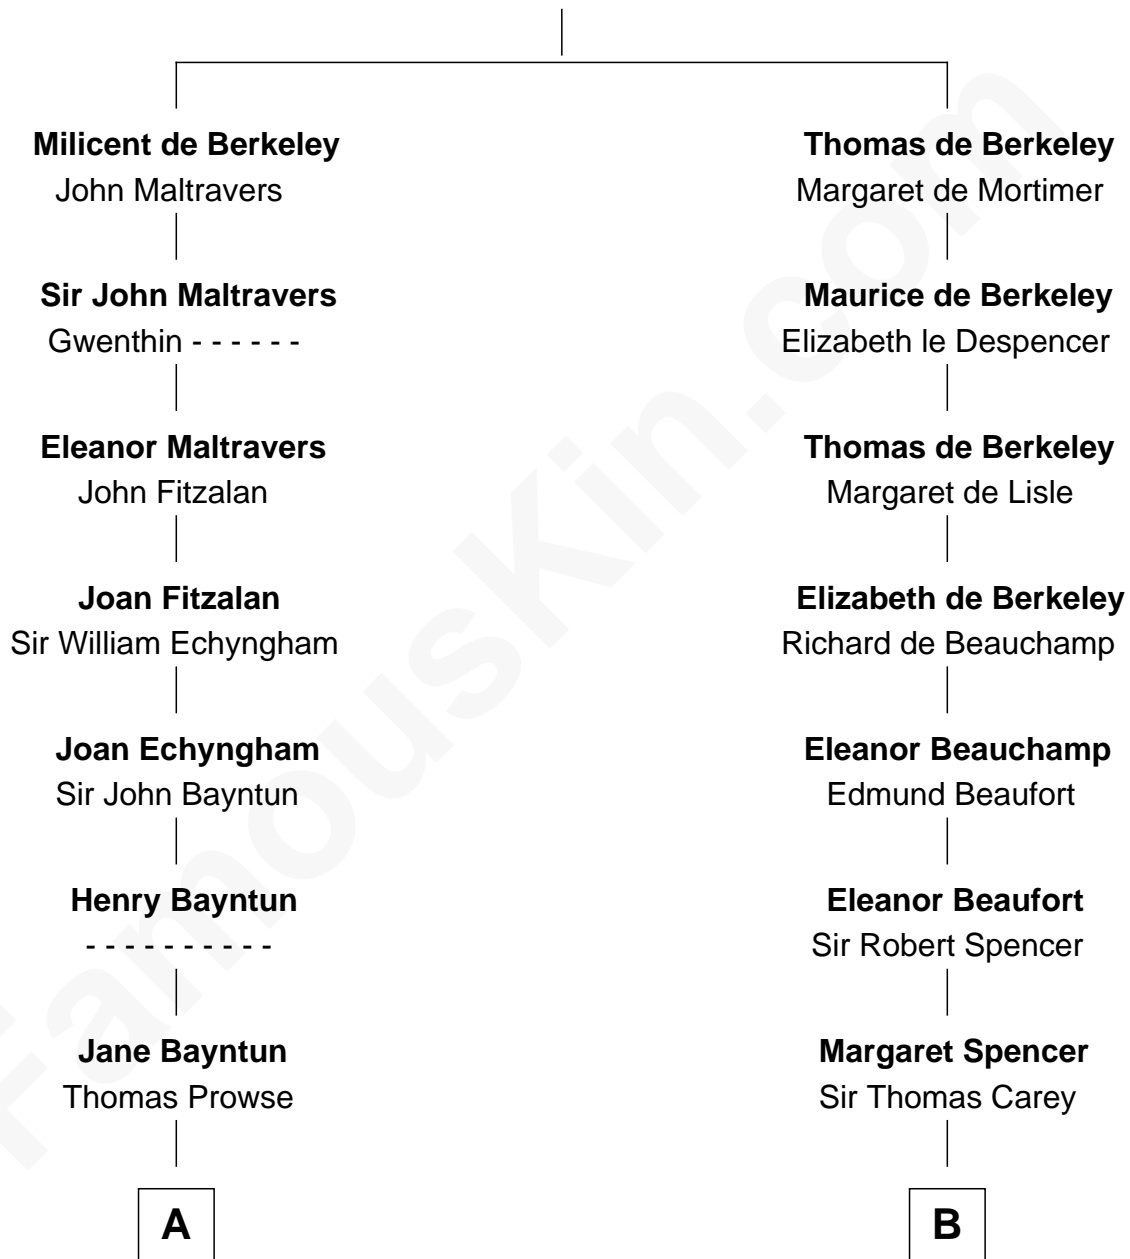

## Relationship Chart of

### Barbara (Pierce) Bush

*First Lady of President George H.W. Bush*

17th cousin 3 times removed of

**Charles Darwin**

*Theory of Evolution*

**Sir Maurice de Berkeley**

Eve la Zouche

**C**

Jonas James Pierce

Kate Pritzel

Scott Pierce

Mabel Marvin

Marvin Pierce

Pauline Robinson

**Barbara (Pierce) Bush**

*First Lady of George H.W. Bush*