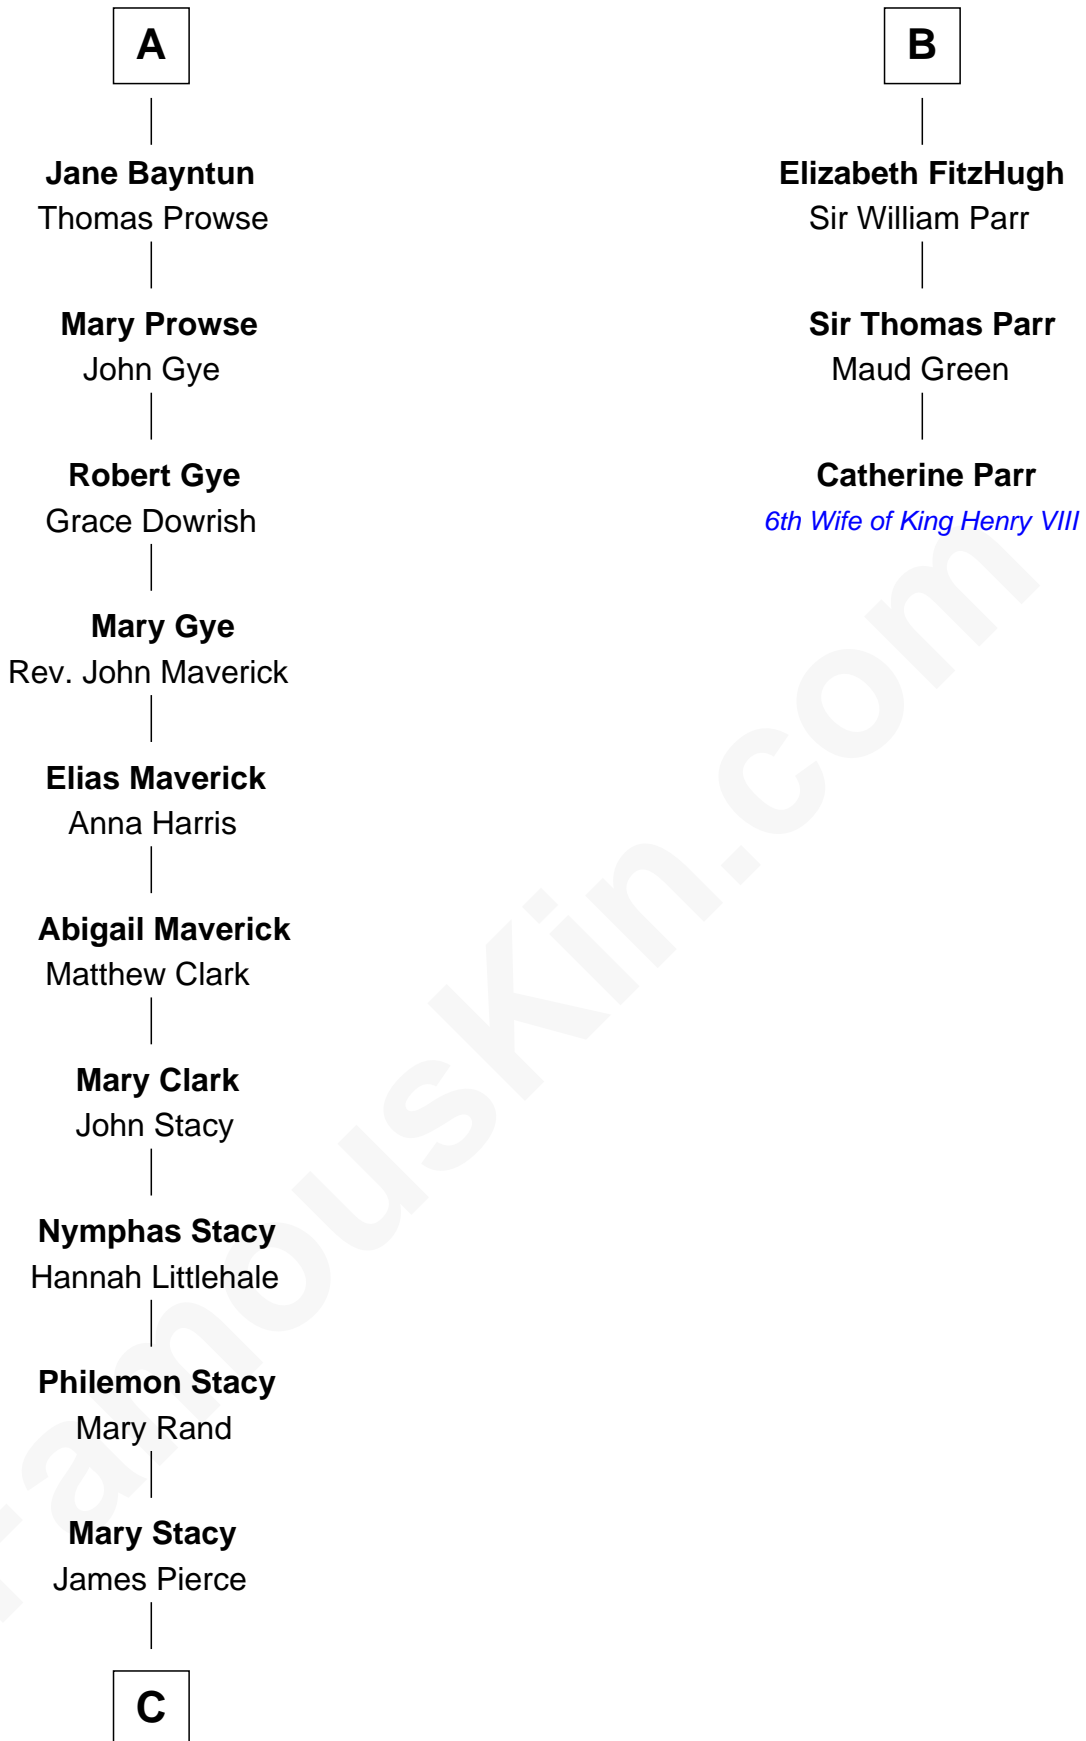

FamousKin.com

Relationship Chart of Barbara (Pierce) Bush

First Lady of President George H.W. Bush

9th cousin 12 times removed of

Catherine Parr

6th Wife of King Henry VIII

C

—
Gen. James Pierce

Chloe Holbrook

—
Jonas James Pierce

Kate Pritzel

—
Scott Pierce

Mabel Marvin

—
Marvin Pierce

Pauline Robinson

—
Barbara (Pierce) Bush