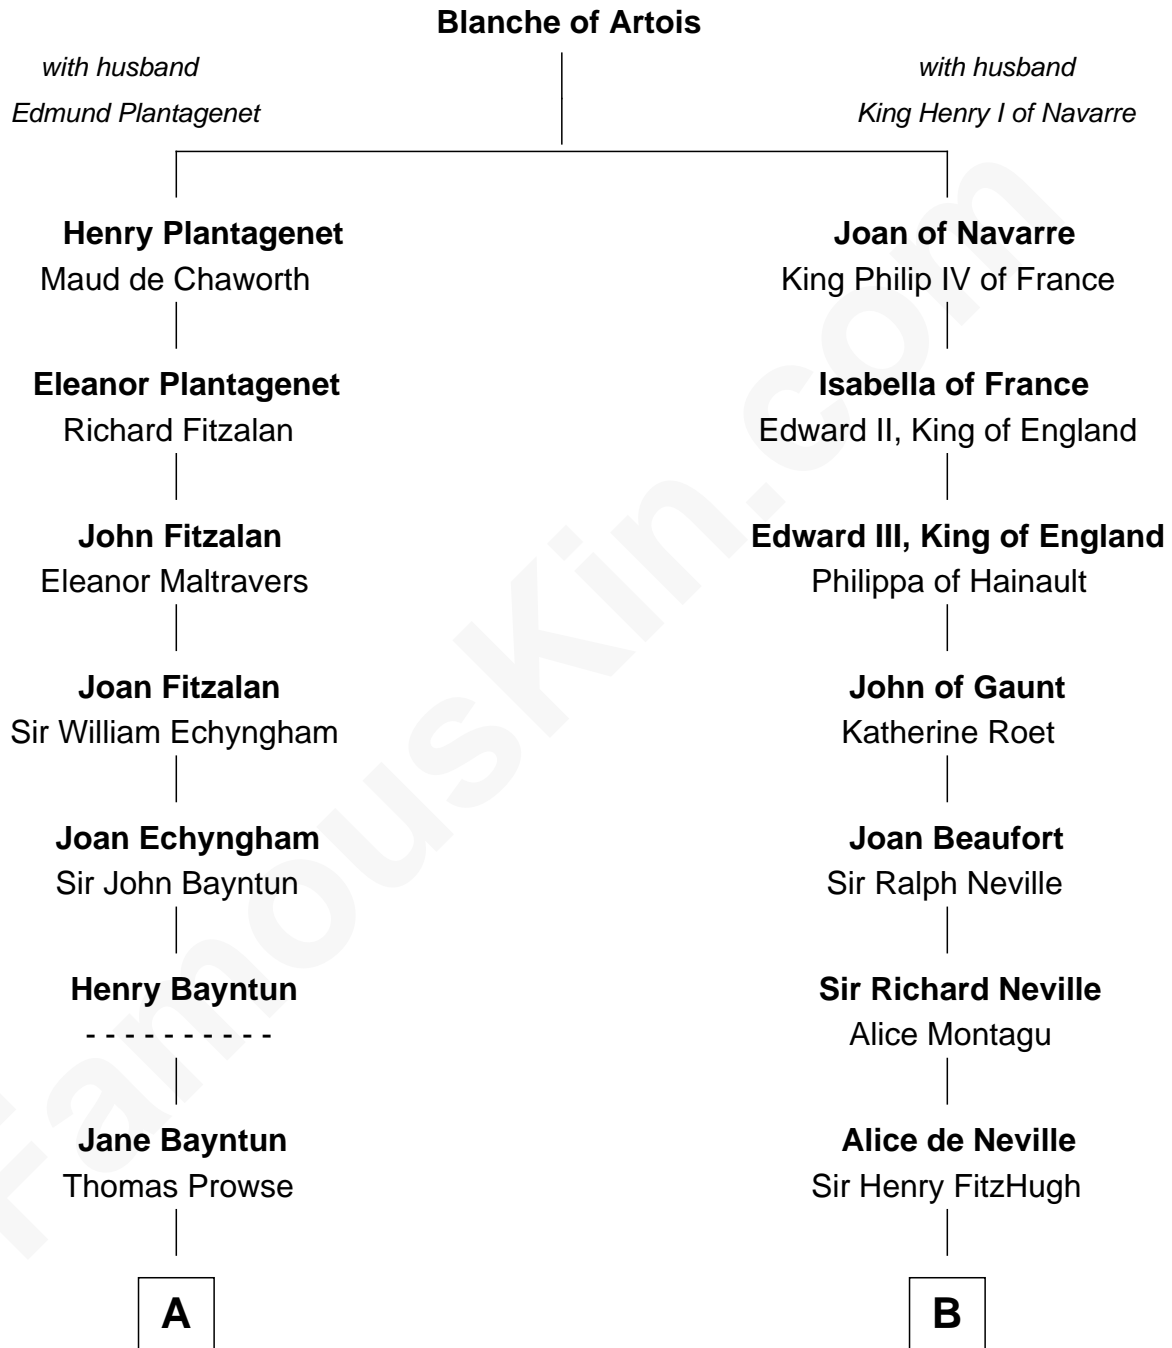

FamousKin.com

Relationship Chart of

Barbara (Pierce) Bush

First Lady of President George H.W. Bush

9th cousin 11 times removed of

Catherine Parr

6th Wife of King Henry VIII

C

—
Jonas James Pierce

Kate Pritzel

—
Scott Pierce

Mabel Marvin

—
Marvin Pierce

Pauline Robinson

—
Barbara (Pierce) Bush

First Lady of George H.W. Bush