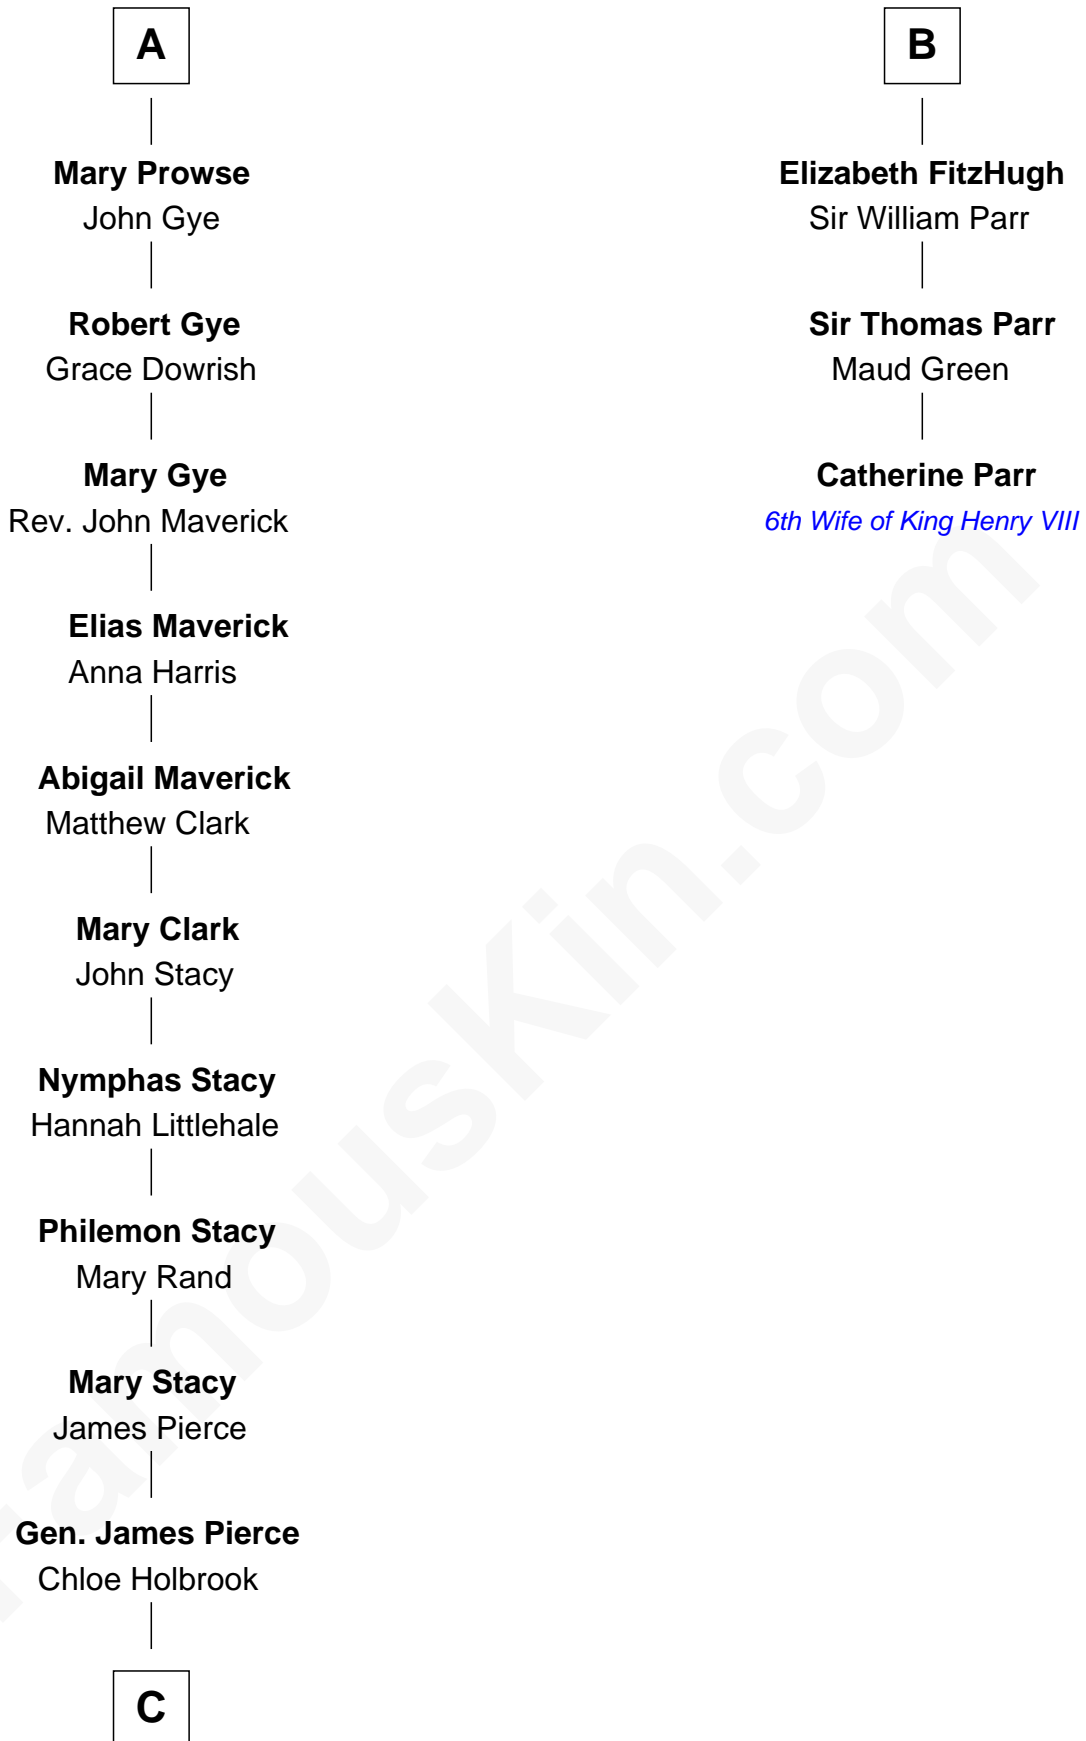

FamousKin.com

Relationship Chart of

Barbara (Pierce) Bush

First Lady of President George H.W. Bush

9th cousin 11 times removed of

Catherine Parr

6th Wife of King Henry VIII

C

—
Jonas James Pierce

Kate Pritzel

—
Scott Pierce

Mabel Marvin

—
Marvin Pierce

Pauline Robinson

—
Barbara (Pierce) Bush

First Lady of George H.W. Bush