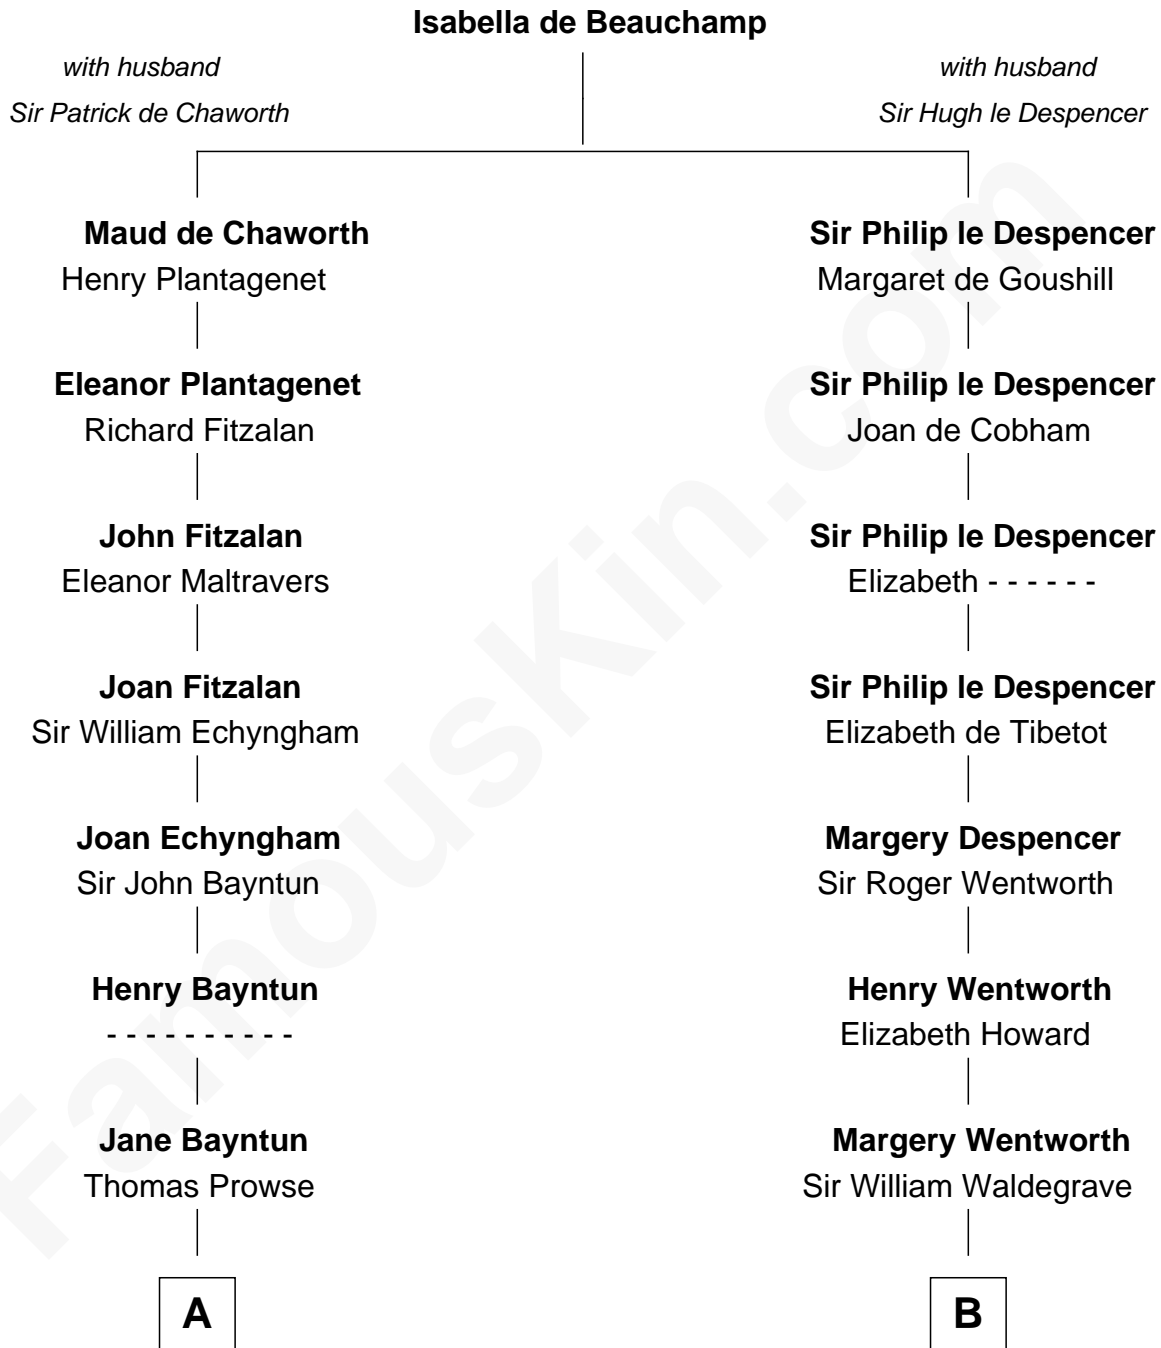

# FamousKin.com

## Relationship Chart of

### Barbara (Pierce) Bush

First Lady of President George H.W. Bush

20th cousin 1 time removed of

**Jake Gyllenhaal**  
Movie Actor

**C**

**Jonas James Pierce**

Kate Pritzel

**Scott Pierce**