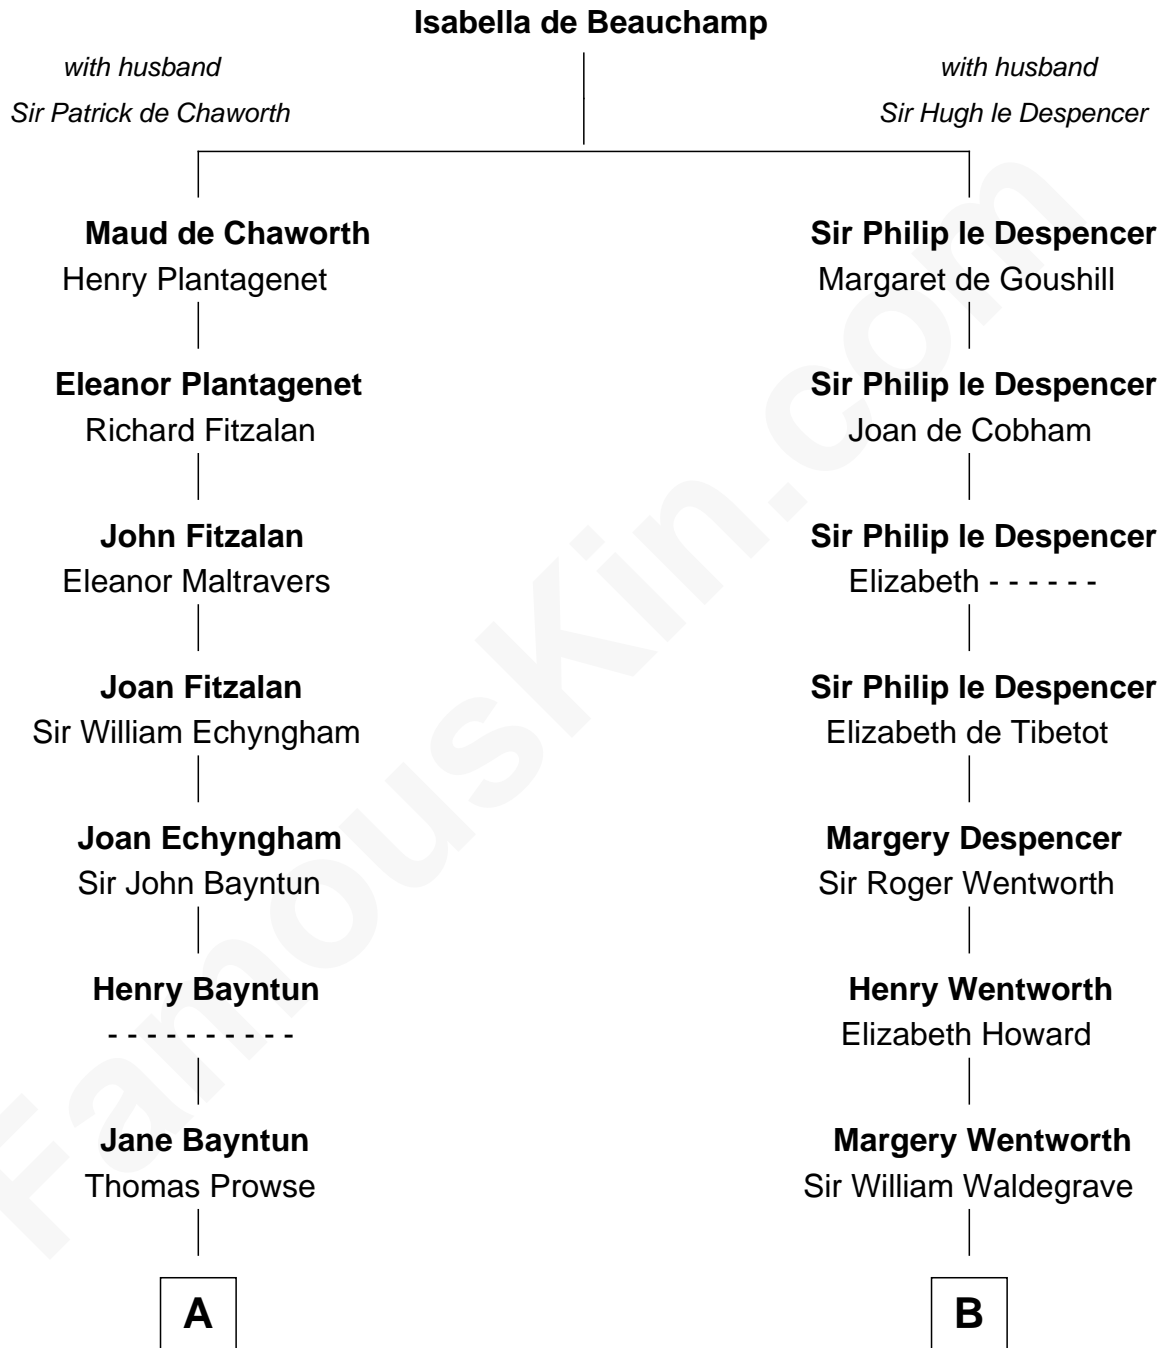

# FamousKin.com

## Relationship Chart of

### Barbara (Pierce) Bush

*First Lady of President George H.W. Bush*

20th cousin 1 time removed of

**Maggie Gyllenhaal**  
*Movie Actress*

**C**

**Jonas James Pierce**

Kate Pritzel

**Scott Pierce**