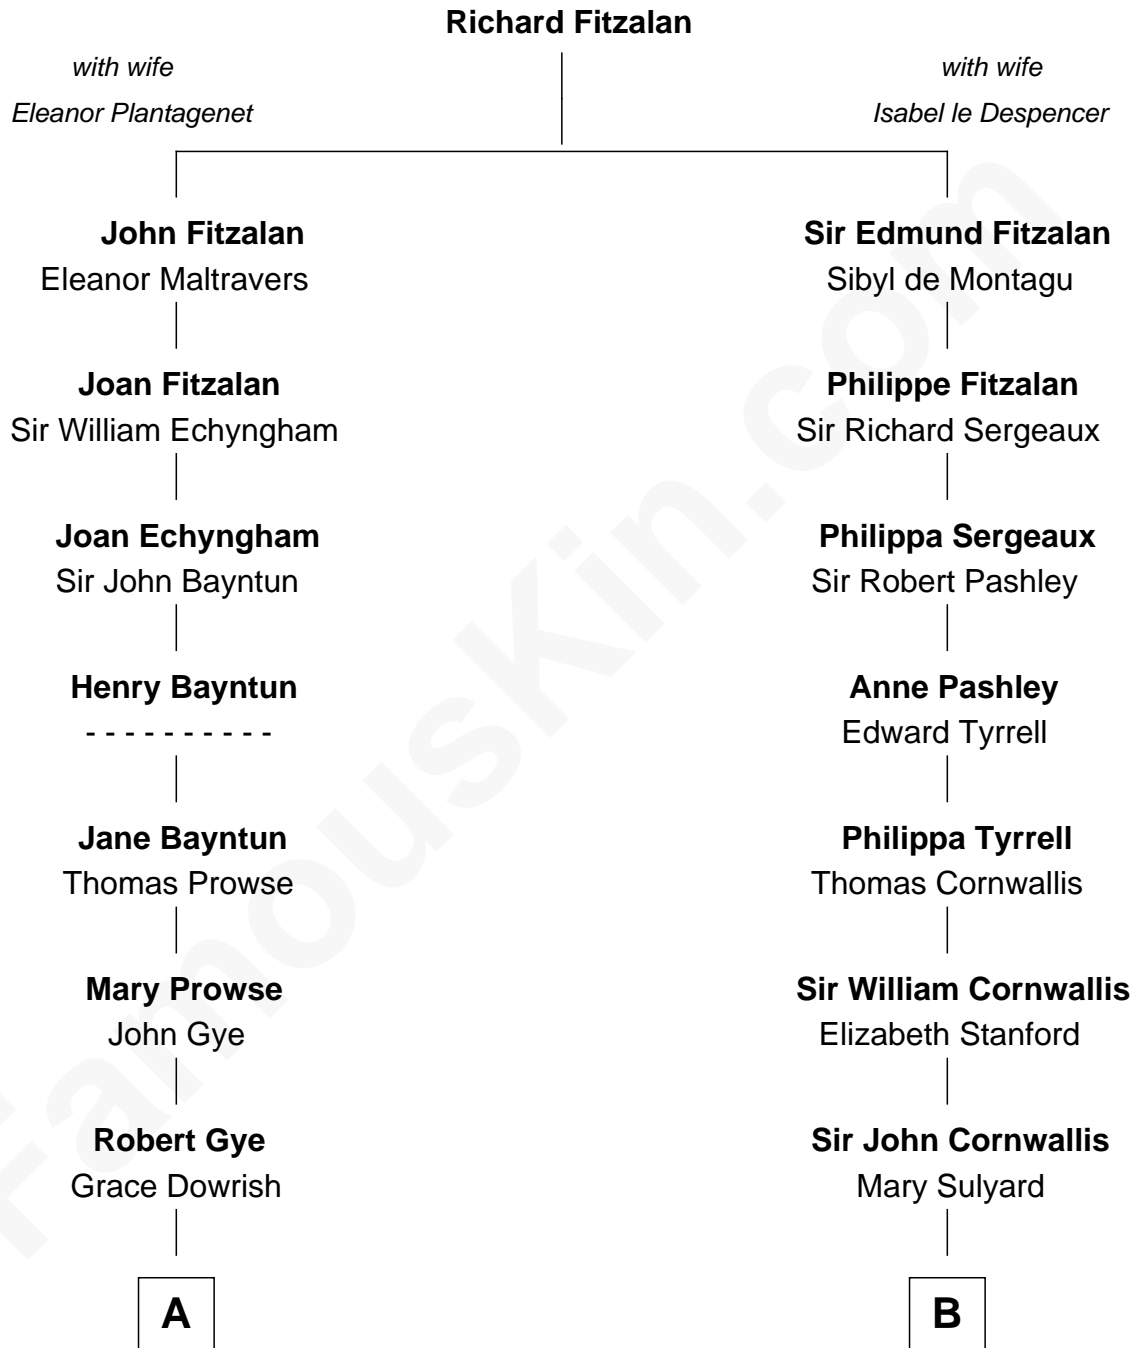

FamousKin.com

Relationship Chart of Barbara (Pierce) Bush

First Lady of President George H.W. Bush

17th cousin 1 time removed of

General James Longstreet
Confederate Army - U.S. Civil War

C

—
Marvin Pierce
Pauline Robinson

—
Barbara (Pierce) Bush
First Lady of George H.W. Bush

FamousKin.com