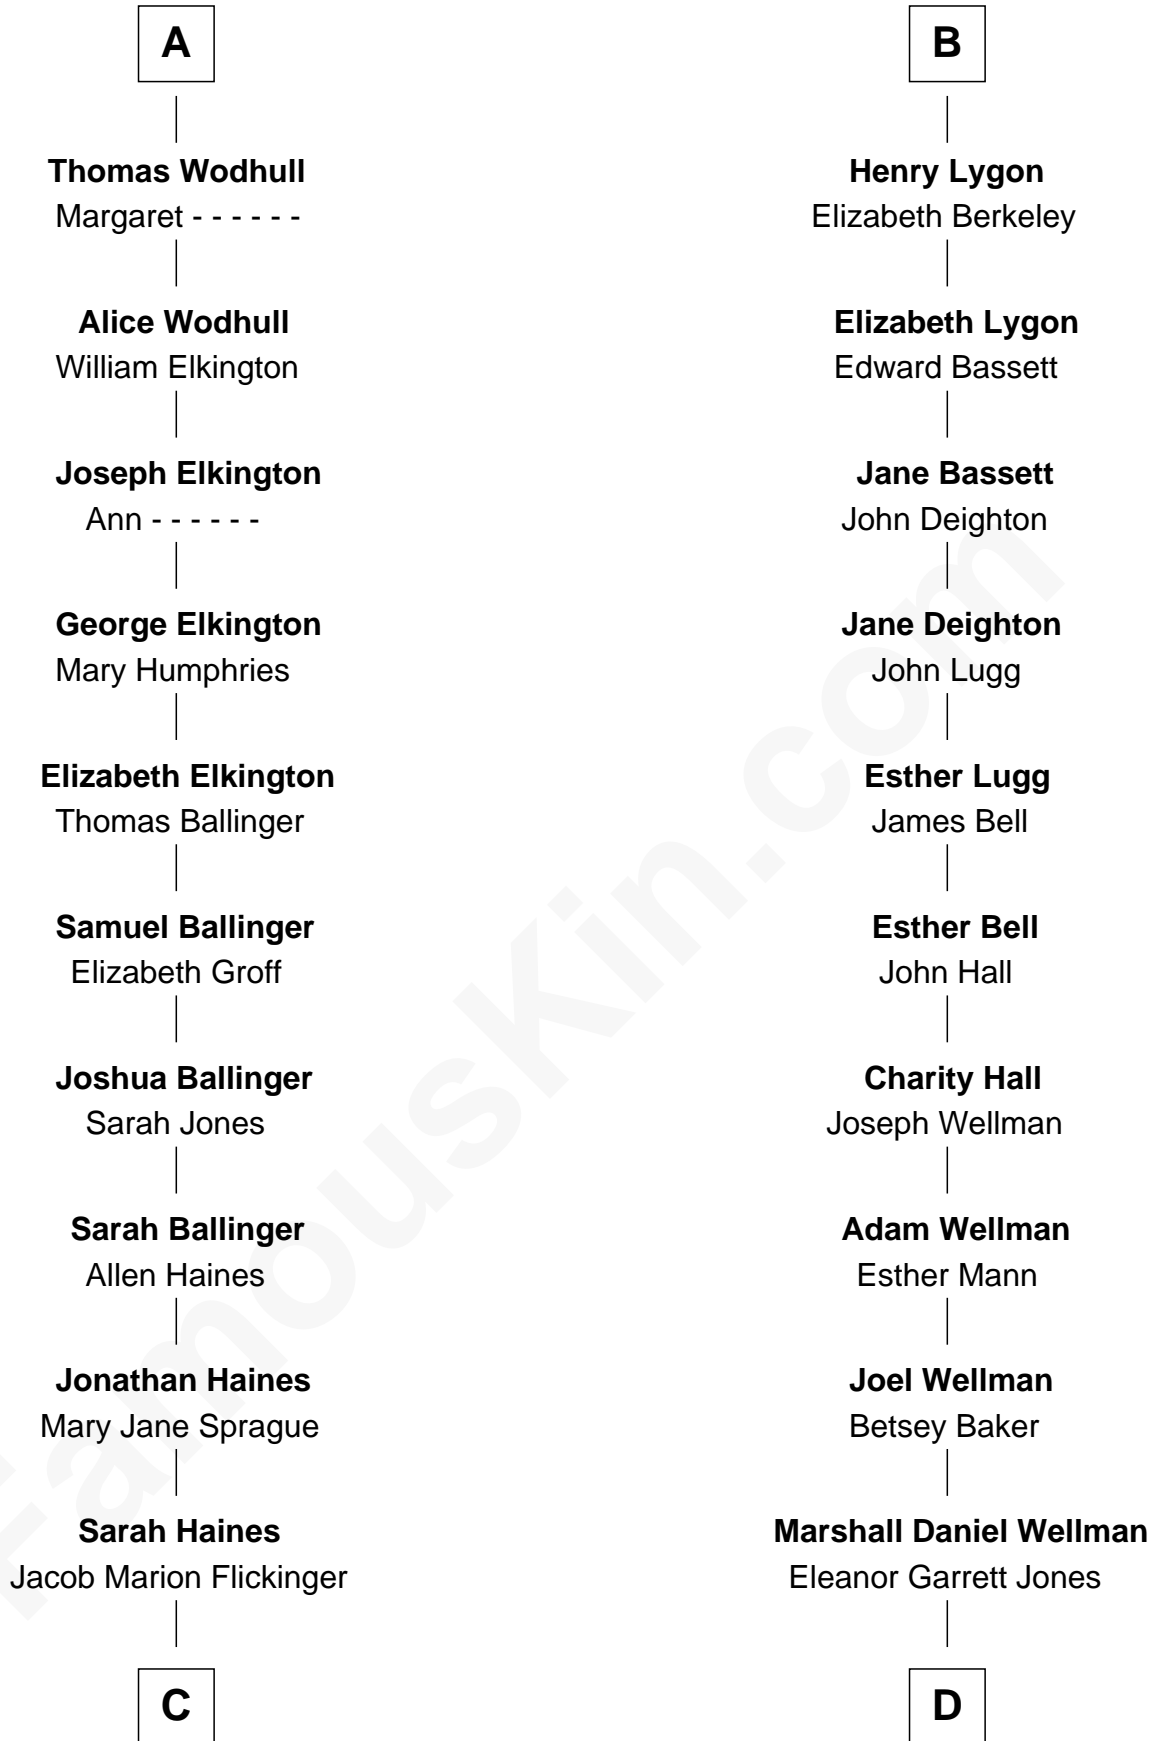

## Relationship Chart of

### Barbara (Pierce) Bush

*First Lady of President George H.W. Bush*

18th cousin 1 time removed of

**Jack London**

*Author of "The Call of the Wild"*

**C**

**Lulu Dell Flickinger**  
James Edgar Robinson

**Pauline Robinson**  
Marvin Pierce

**Barbara (Pierce) Bush**  
*First Lady of George H.W. Bush*

**D**

**Flora Wellman**  
William Henry Chaney

**Jack London**  
*Author of "The Call of the Wild"*

FamousKin.com