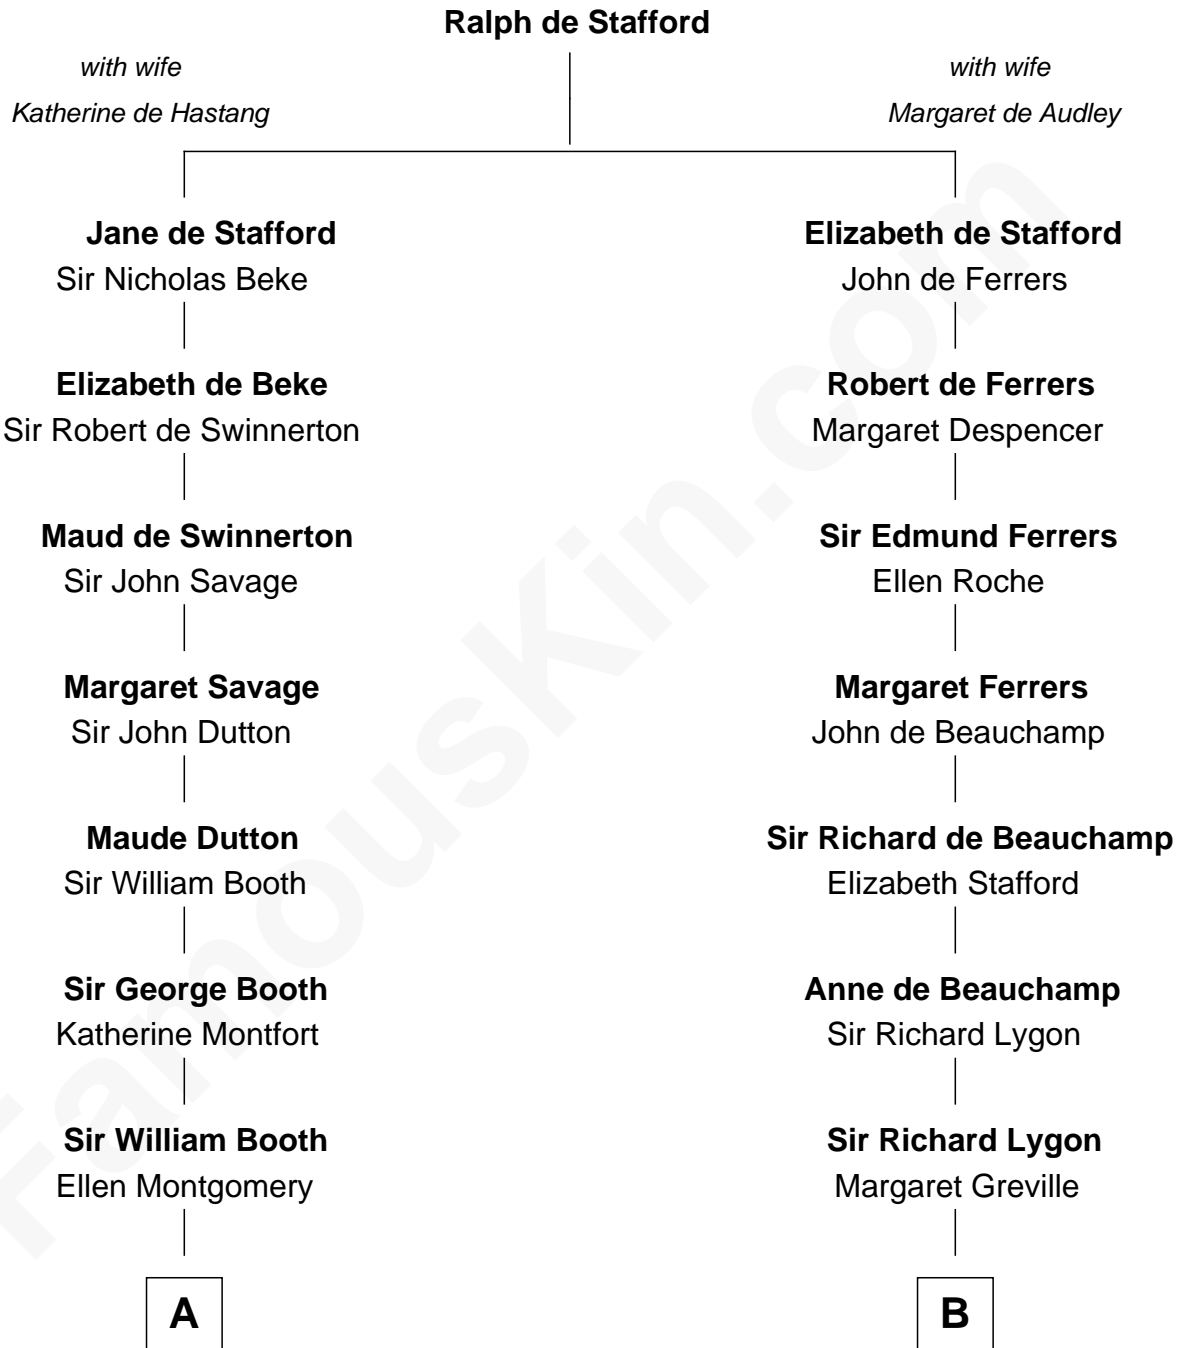

FamousKin.com

Relationship Chart of

Barbara (Pierce) Bush

First Lady of President George H.W. Bush

18th cousin 2 times removed of

Jack London

Author of "The Call of the Wild"

C

Jerome Place Marvin

Martha Ann Stokes

Mabel Marvin

Scott Pierce

Marvin Pierce

Pauline Robinson

Barbara (Pierce) Bush

First Lady of George H.W. Bush