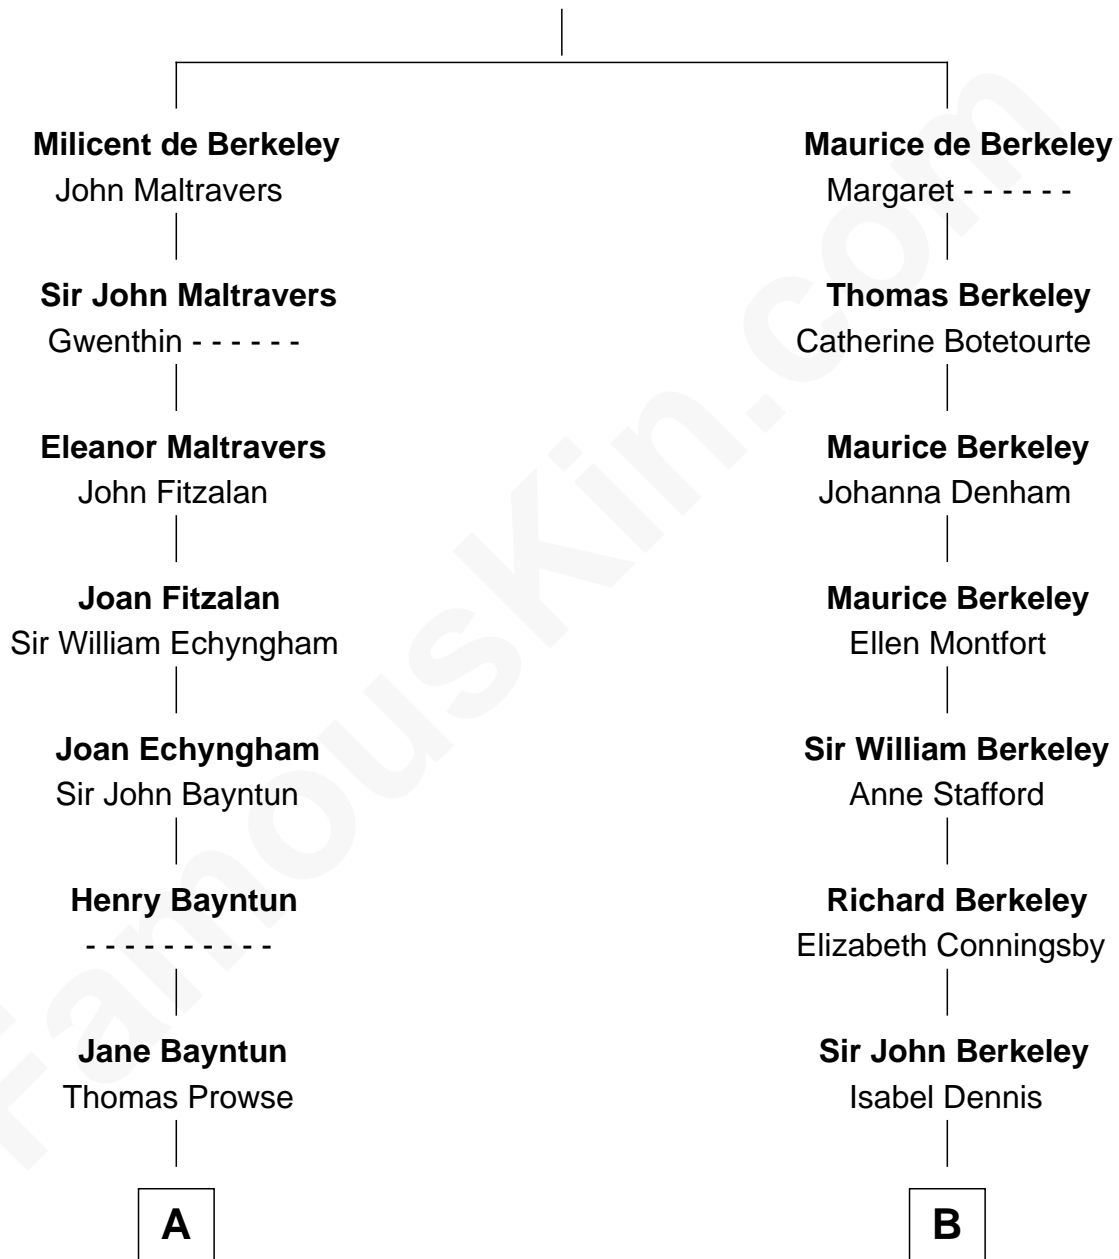

FamousKin.com

Relationship Chart of

Barbara (Pierce) Bush

First Lady of President George H.W. Bush

18th cousin 2 times removed of

Jack London

Author of "The Call of the Wild"

Sir Maurice de Berkeley

Eve la Zouche

C

Jonas James Pierce

Kate Pritzel

Scott Pierce

Mabel Marvin

Marvin Pierce

Pauline Robinson