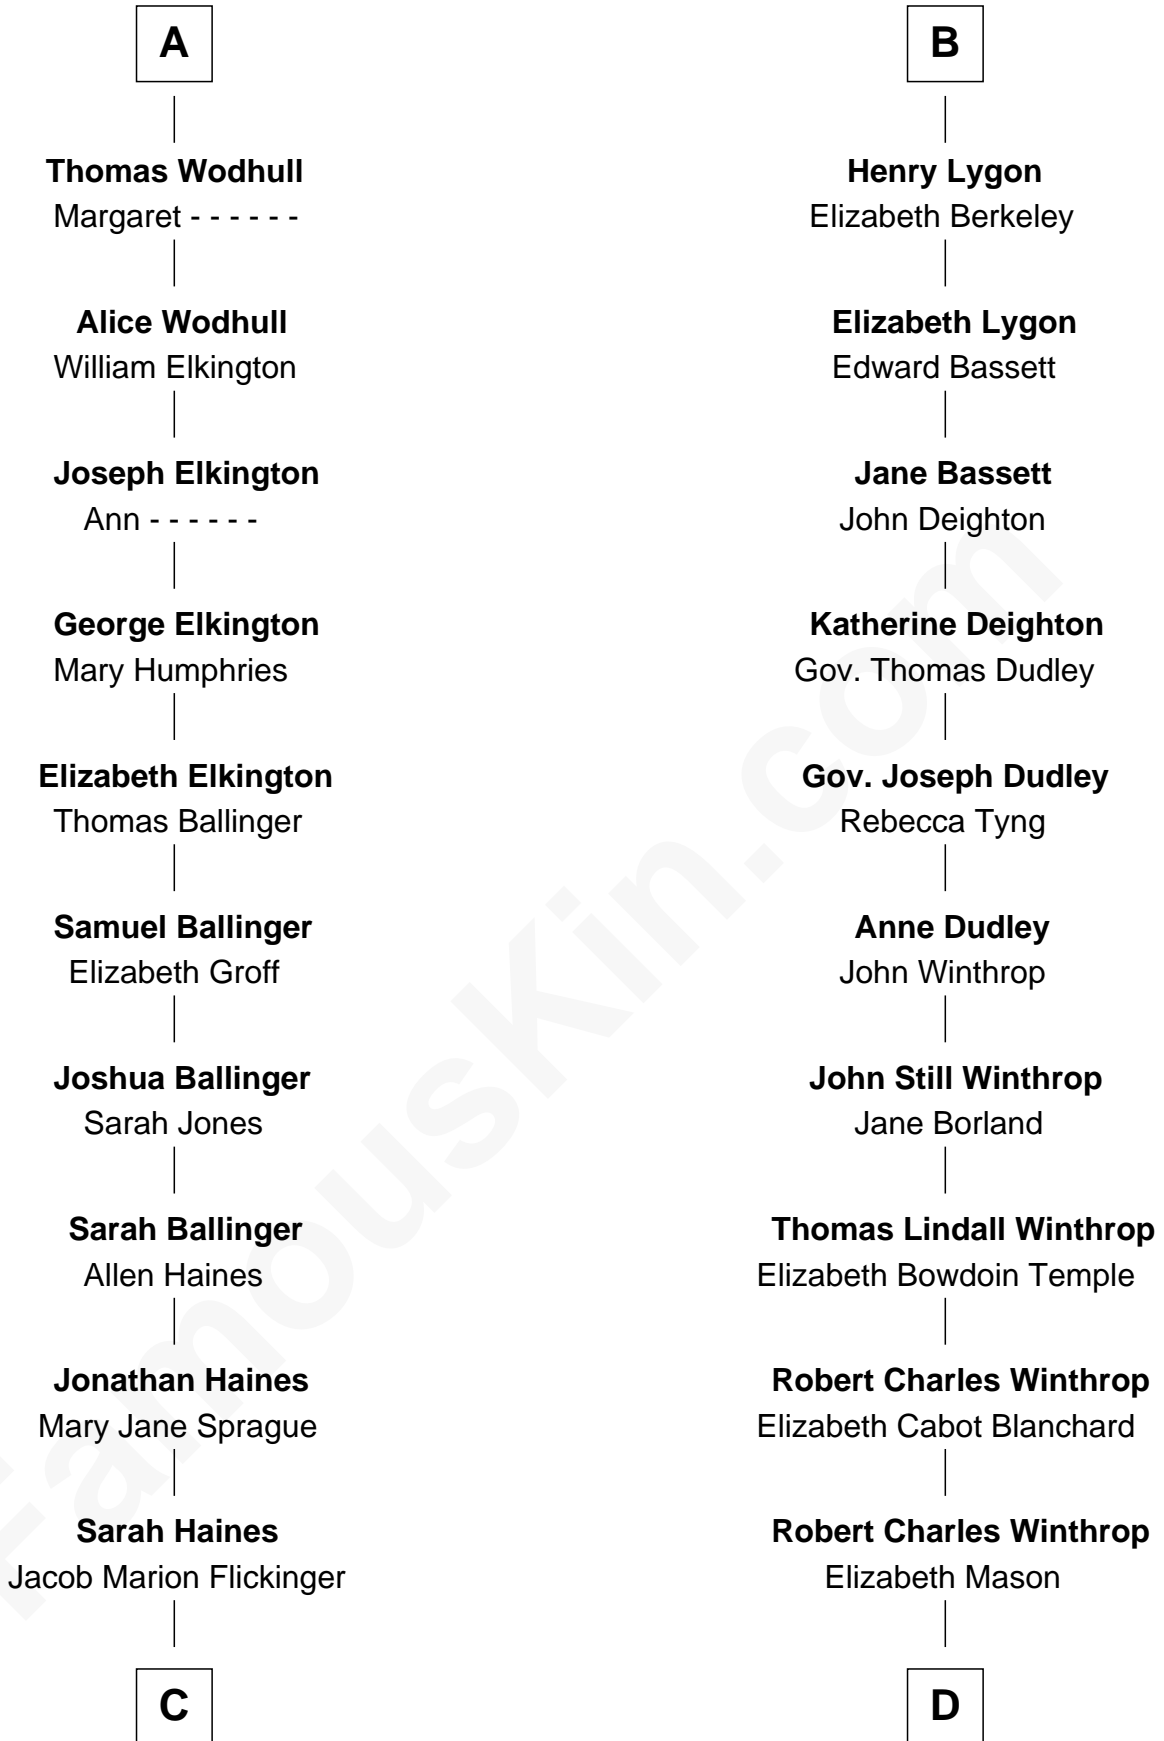

FamousKin.com

Relationship Chart of

Barbara (Pierce) Bush

First Lady of President George H.W. Bush

19th cousin of

John Kerry

68th U.S. Secretary of State

C

Lulu Dell Flickinger
James Edgar Robinson

Pauline Robinson
Marvin Pierce

Barbara (Pierce) Bush
First Lady of George H.W. Bush

D

Margaret Tyndal Winthrop
James Grant Forbes

Rosemary Isabel Forbes
Richard John Kerry