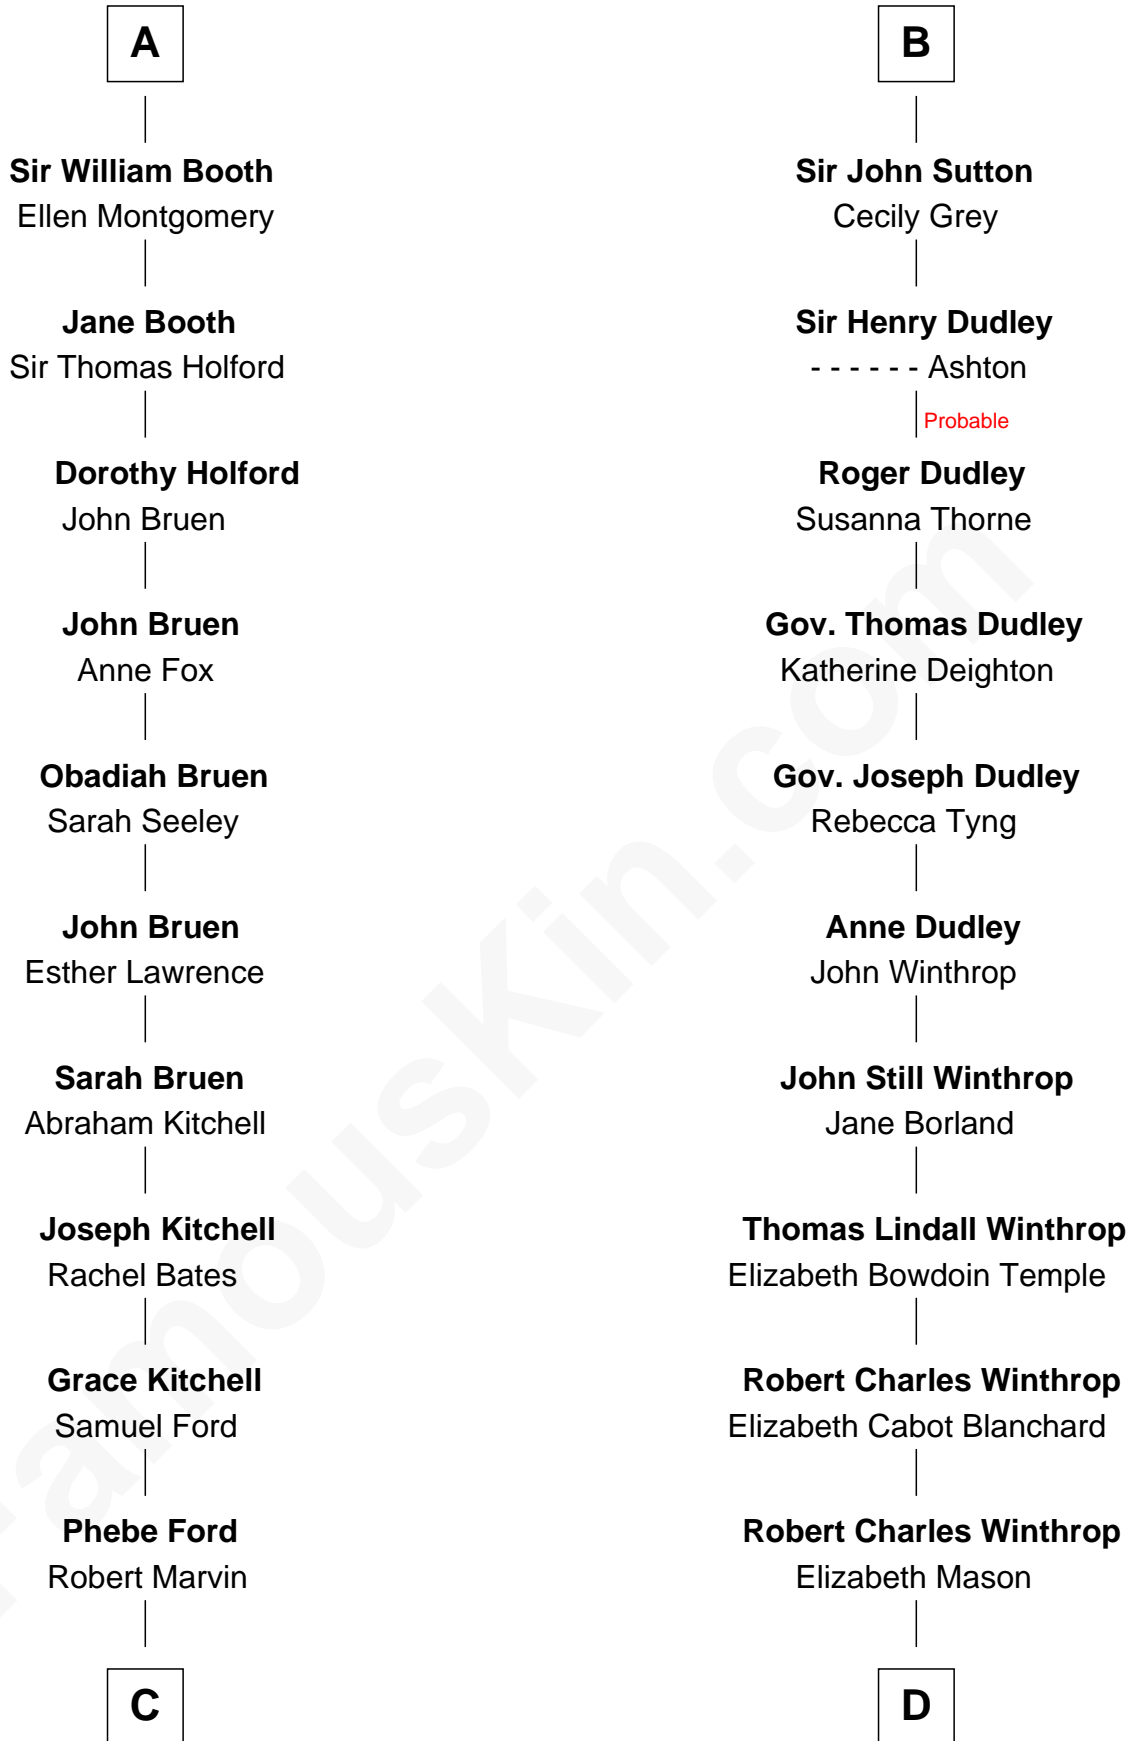

## Relationship Chart of

### Barbara (Pierce) Bush

*First Lady of President George H.W. Bush*

19th cousin 2 times removed of

**John Kerry**

*68th U.S. Secretary of State*

**Sir Alan la Zouche**  
Eleanor de Segrave

**C**

**Samuel Ross Marvin**

Julia Ann Place

**Jerome Place Marvin**

Martha Ann Stokes

**Mabel Marvin**

Scott Pierce

**Marvin Pierce**

Pauline Robinson

**Barbara (Pierce) Bush**

*First Lady of George H.W. Bush*

**D**

**Margaret Tyndal Winthrop**

James Grant Forbes

**Rosemary Isabel Forbes**

Richard John Kerry

**John Kerry**

*68th U.S. Secretary of State*