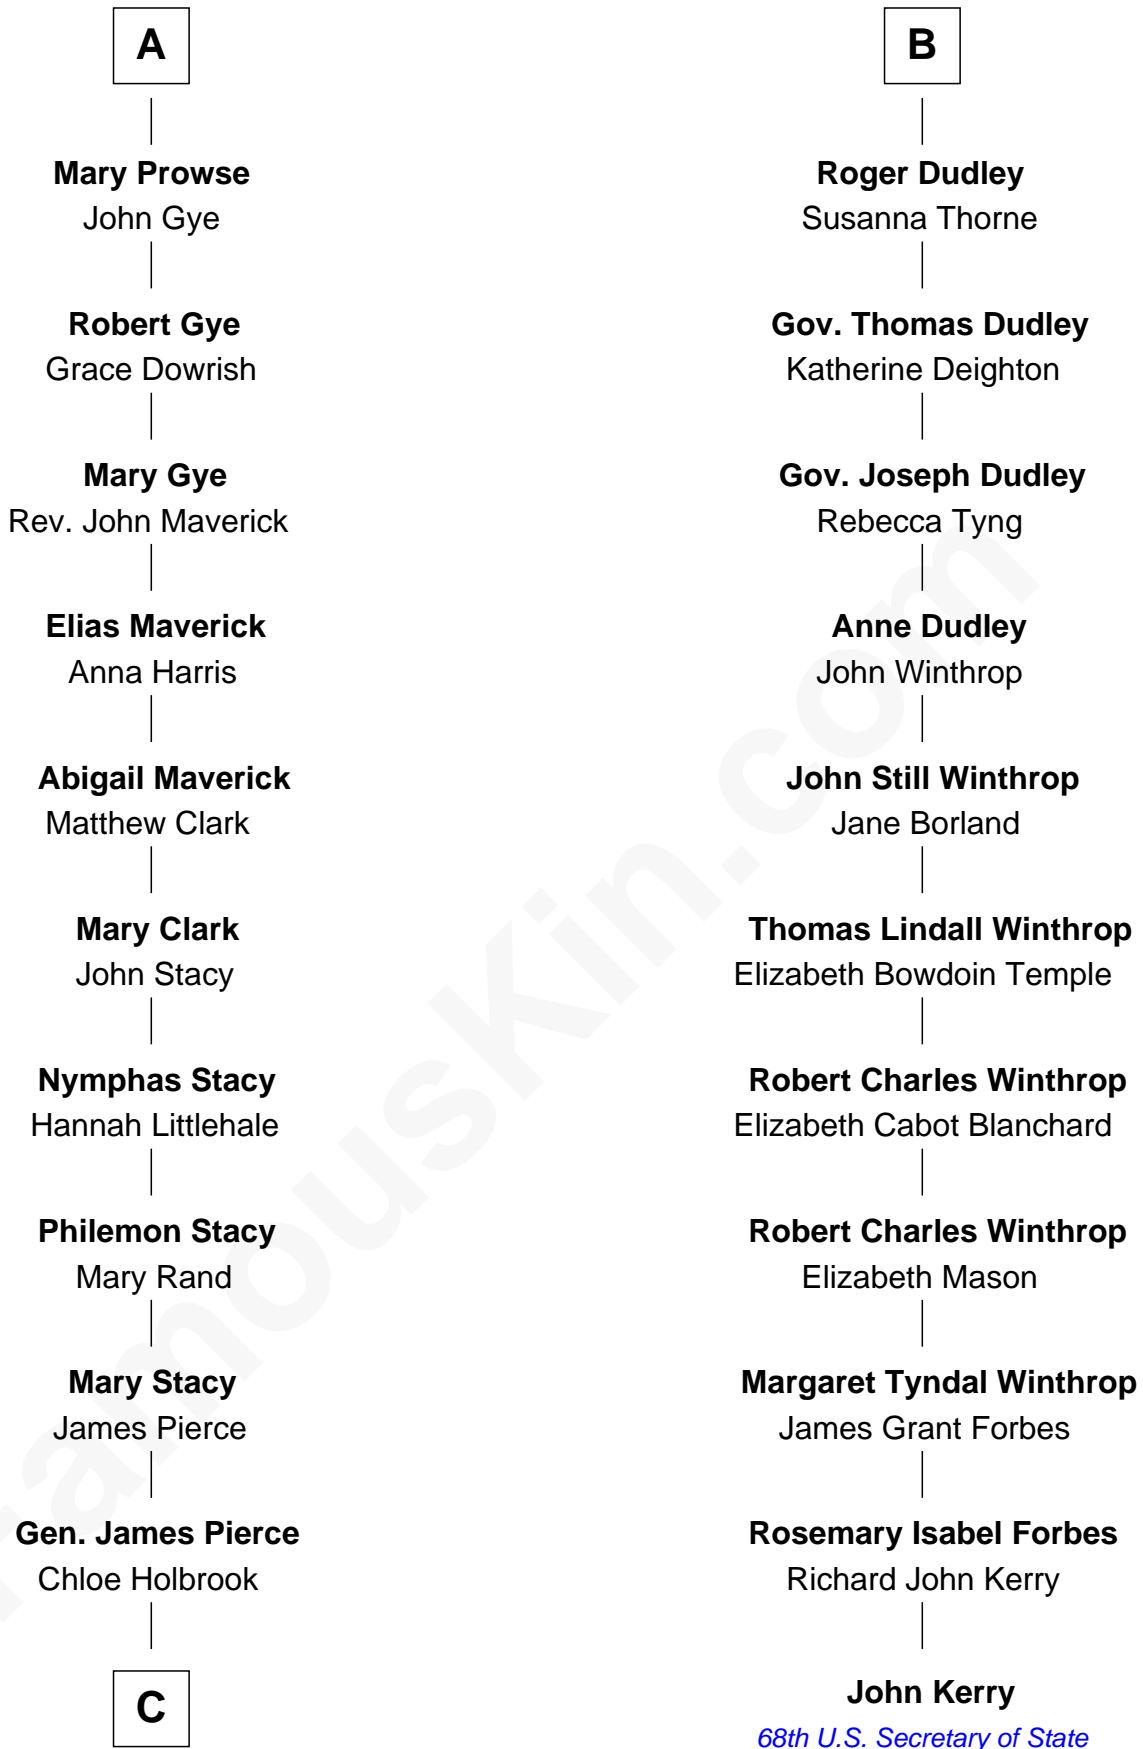

FamousKin.com

Relationship Chart of

Barbara (Pierce) Bush

First Lady of President George H.W. Bush

17th cousin 3 times removed of

John Kerry

68th U.S. Secretary of State

Sir Maurice de Berkeley

Eve la Zouche

C

—
Jonas James Pierce

Kate Pritzel

—
Scott Pierce

Mabel Marvin

—
Marvin Pierce

Pauline Robinson

—
Barbara (Pierce) Bush

First Lady of George H.W. Bush

FamousKin.com