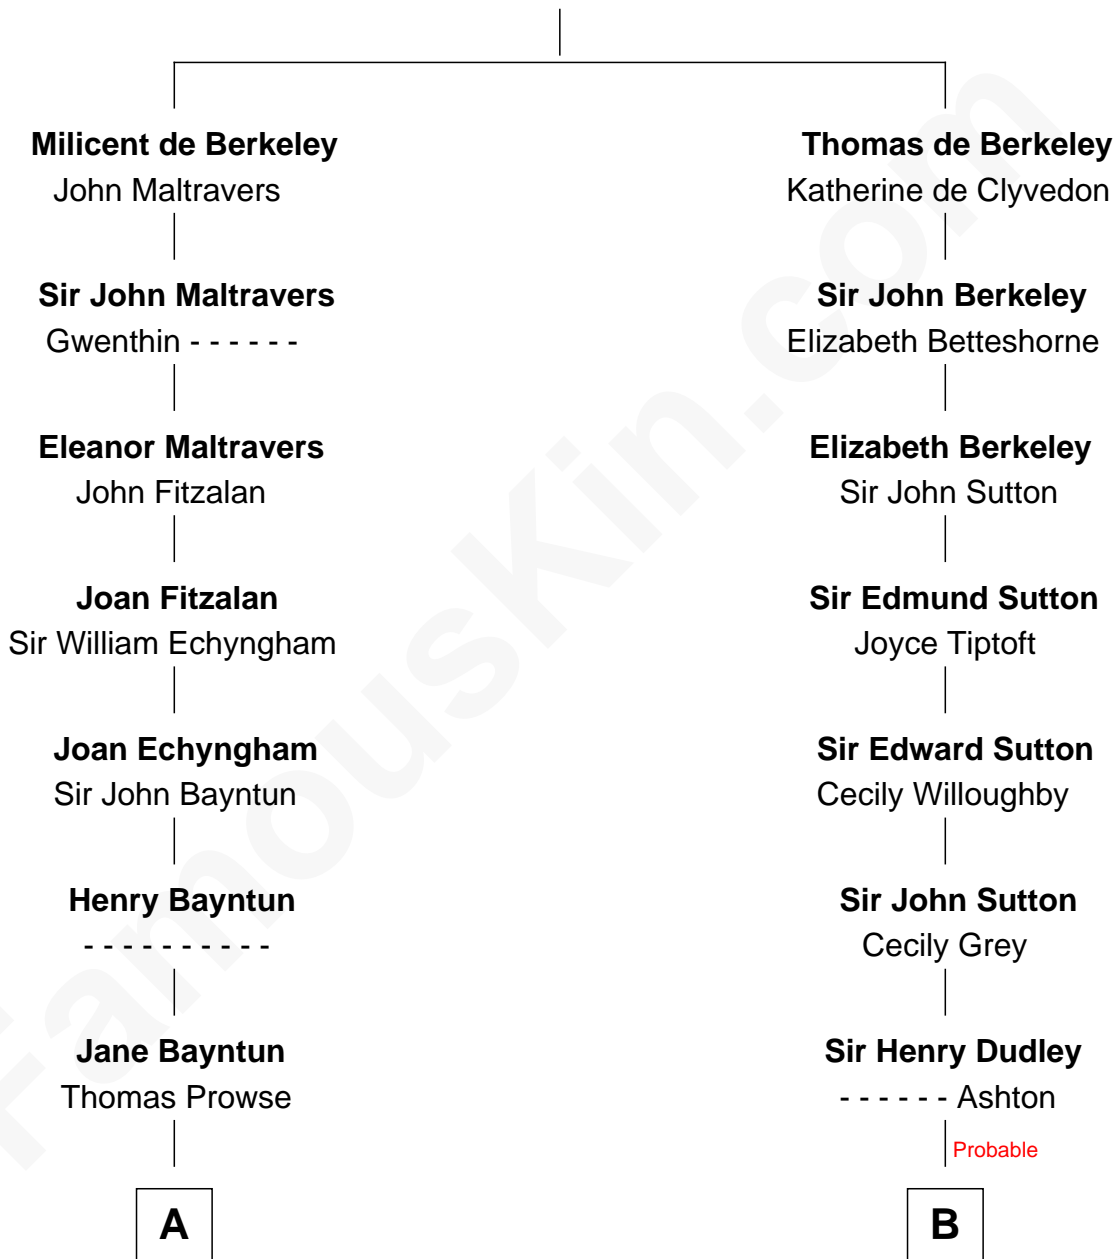

FamousKin.com

Relationship Chart of

Barbara (Pierce) Bush

First Lady of President George H.W. Bush

17th cousin 3 times removed of

John Kerry

68th U.S. Secretary of State

Sir Maurice de Berkeley

Eve la Zouche

C

—
Jonas James Pierce

Kate Pritzel

—
Scott Pierce

Mabel Marvin

—
Marvin Pierce

Pauline Robinson

—
Barbara (Pierce) Bush

First Lady of George H.W. Bush

FamousKin.com