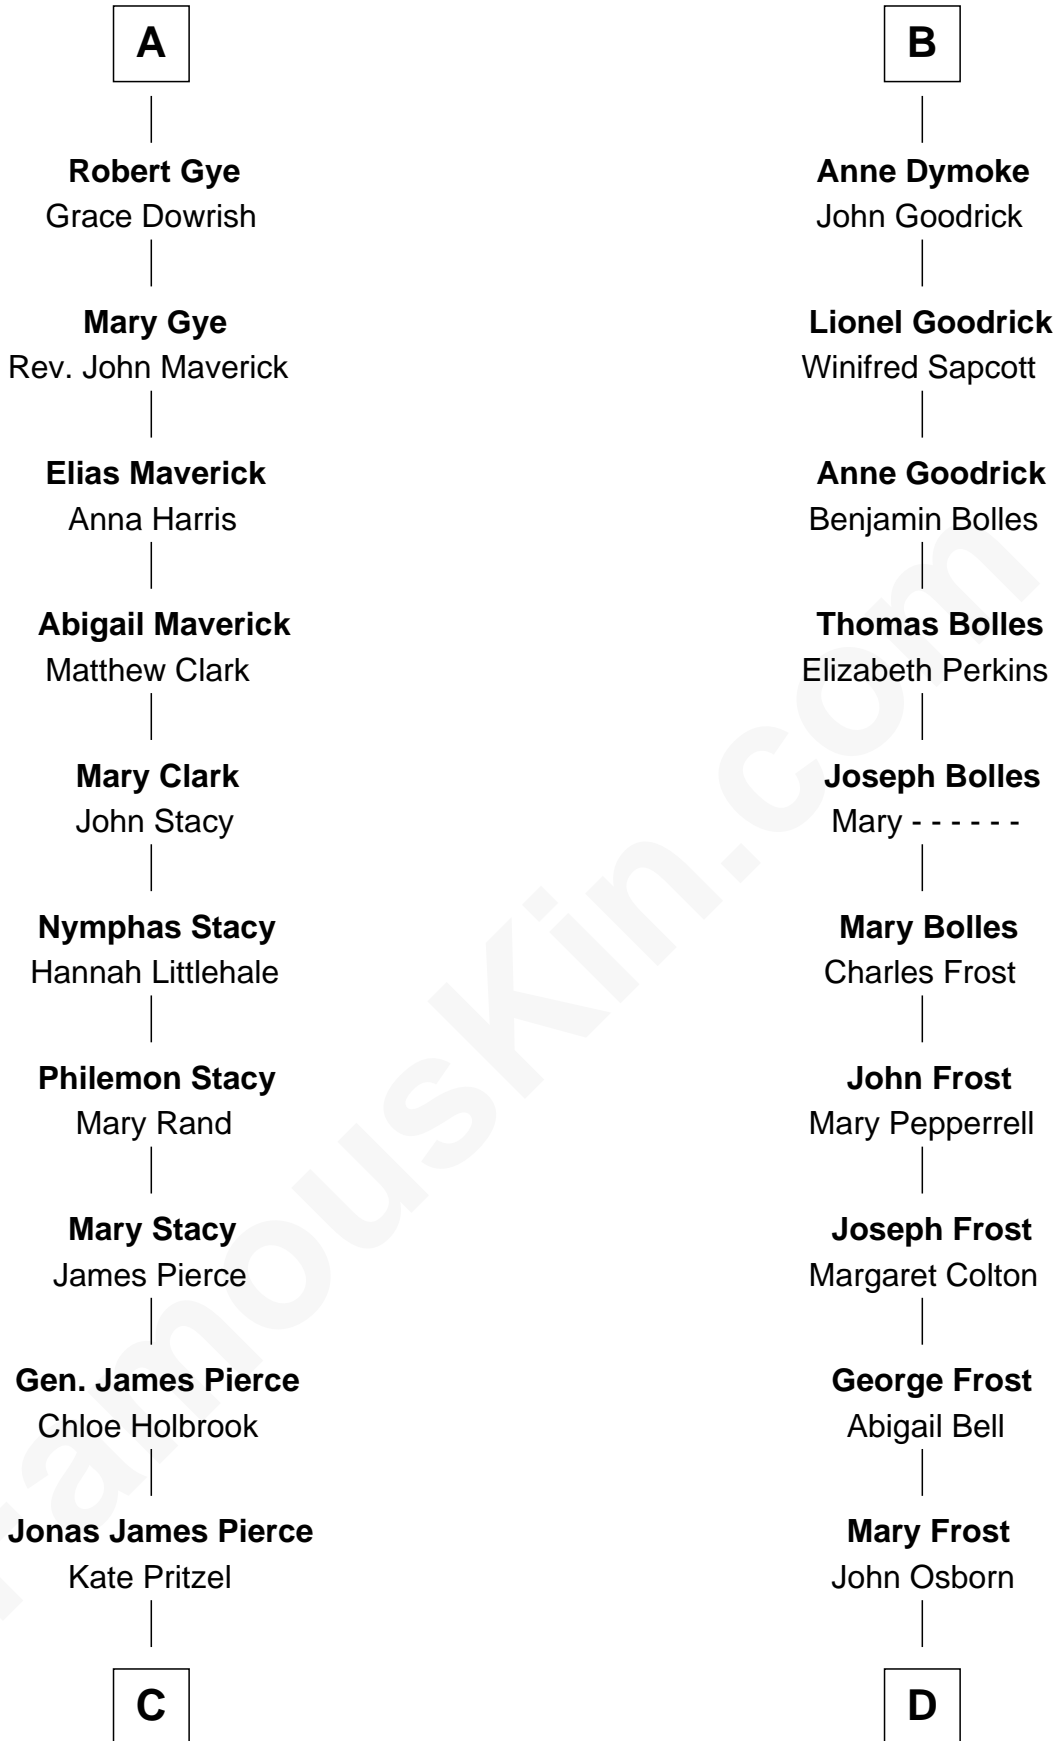

FamousKin.com

Relationship Chart of

Barbara (Pierce) Bush

First Lady of President George H.W. Bush

19th cousin 2 times removed of

Lucille Ball

TV Actress - "I Love Lucy"

Henry Plantagenet
Maud de Chaworth

C

Scott Pierce
Mabel Marvin

Marvin Pierce
Pauline Robinson

Barbara (Pierce) Bush
First Lady of George H.W. Bush

D

Sally Bennet Osborn
Newman Durrell

George Osborn Durrell
Anne Jane Jewell

Nellie Rebecca Durrell
Jasper Clinton Ball

Henry Durrell Ball
Desiree Evelyn Hunt

Lucille Ball
TV Actress - "I Love Lucy"