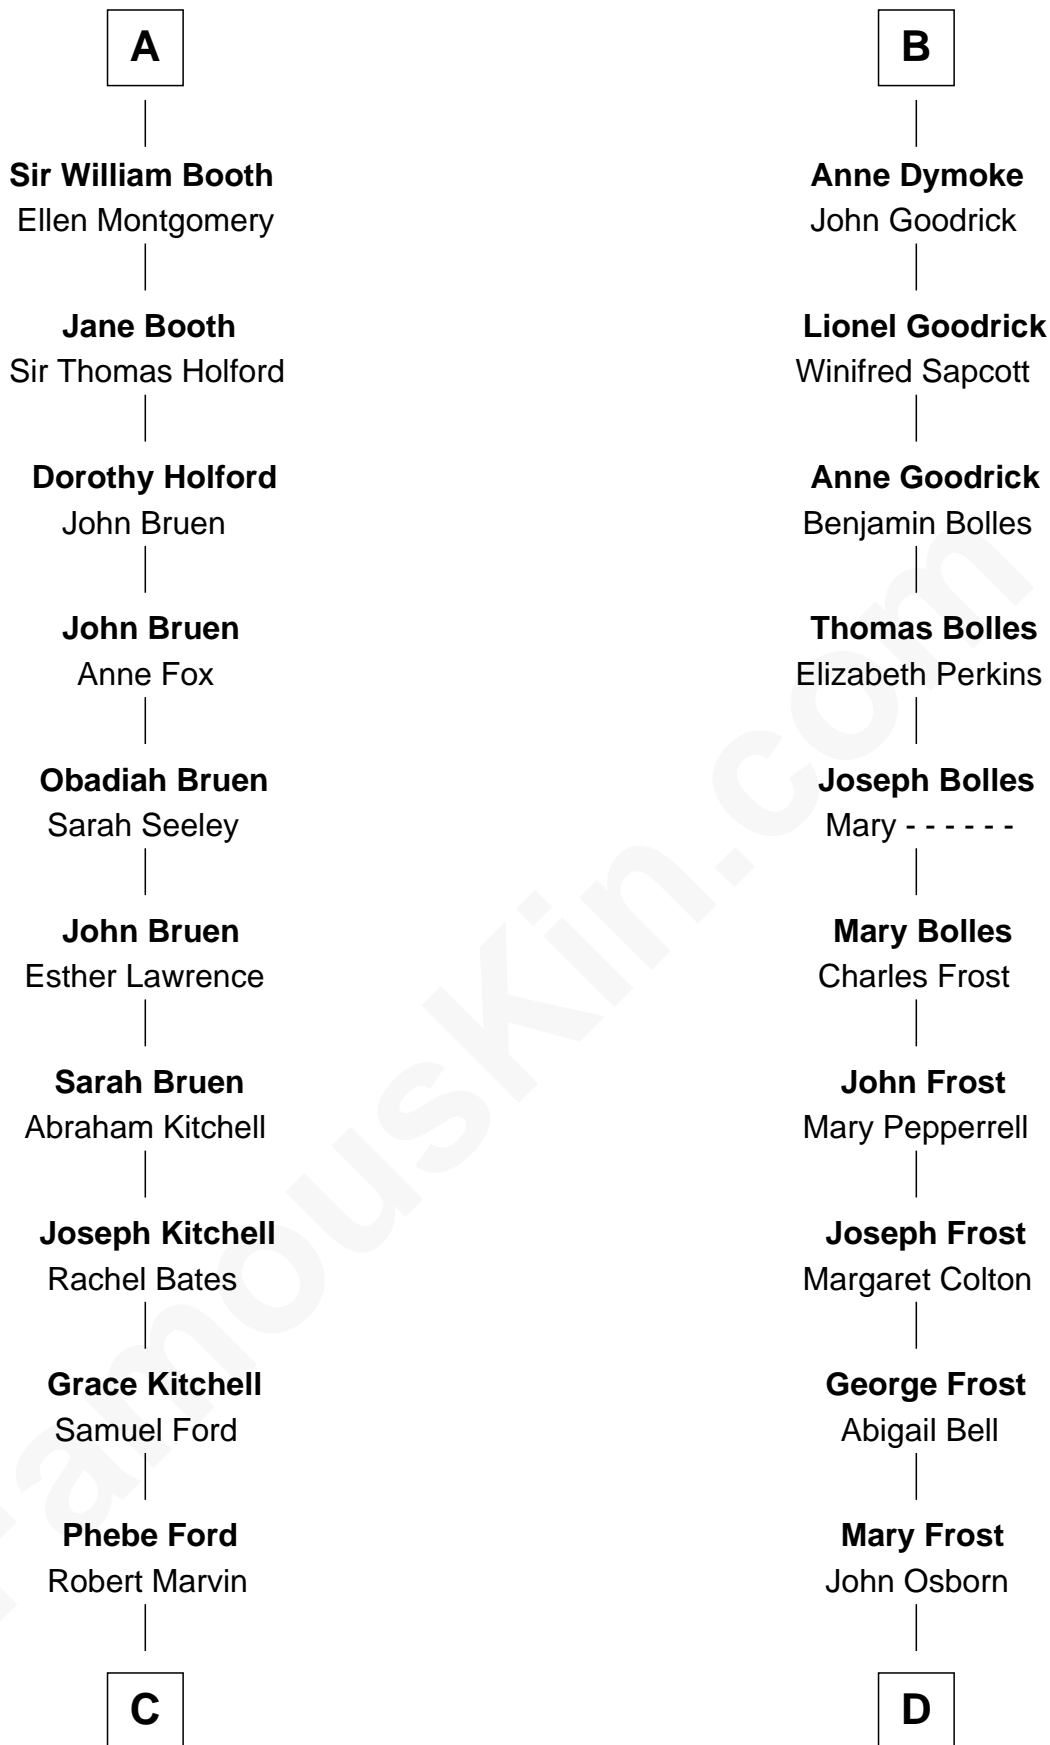

FamousKin.com

Relationship Chart of

Barbara (Pierce) Bush

First Lady of President George H.W. Bush

21st cousin of

Lucille Ball

TV Actress - "I Love Lucy"

Guy de Beauchamp

Alice de Toeni

C

Samuel Ross Marvin

Julia Ann Place

Jerome Place Marvin

Martha Ann Stokes

Mabel Marvin

Scott Pierce

Marvin Pierce

Pauline Robinson

Barbara (Pierce) Bush

First Lady of George H.W. Bush

D

Sally Bennet Osborn

Newman Durrell

George Osborn Durrell