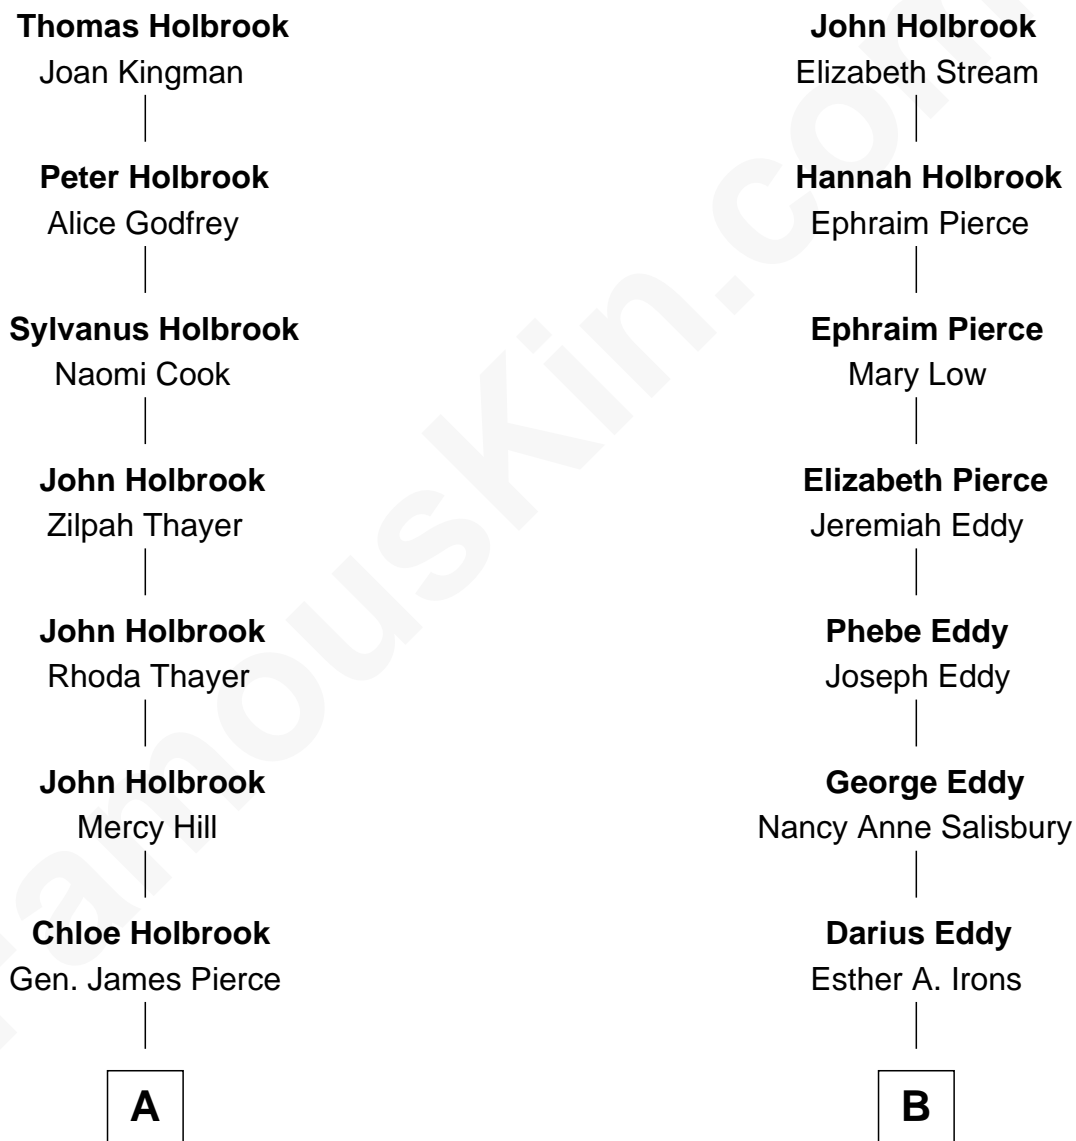

Thomas Holbrook

Jane Powys