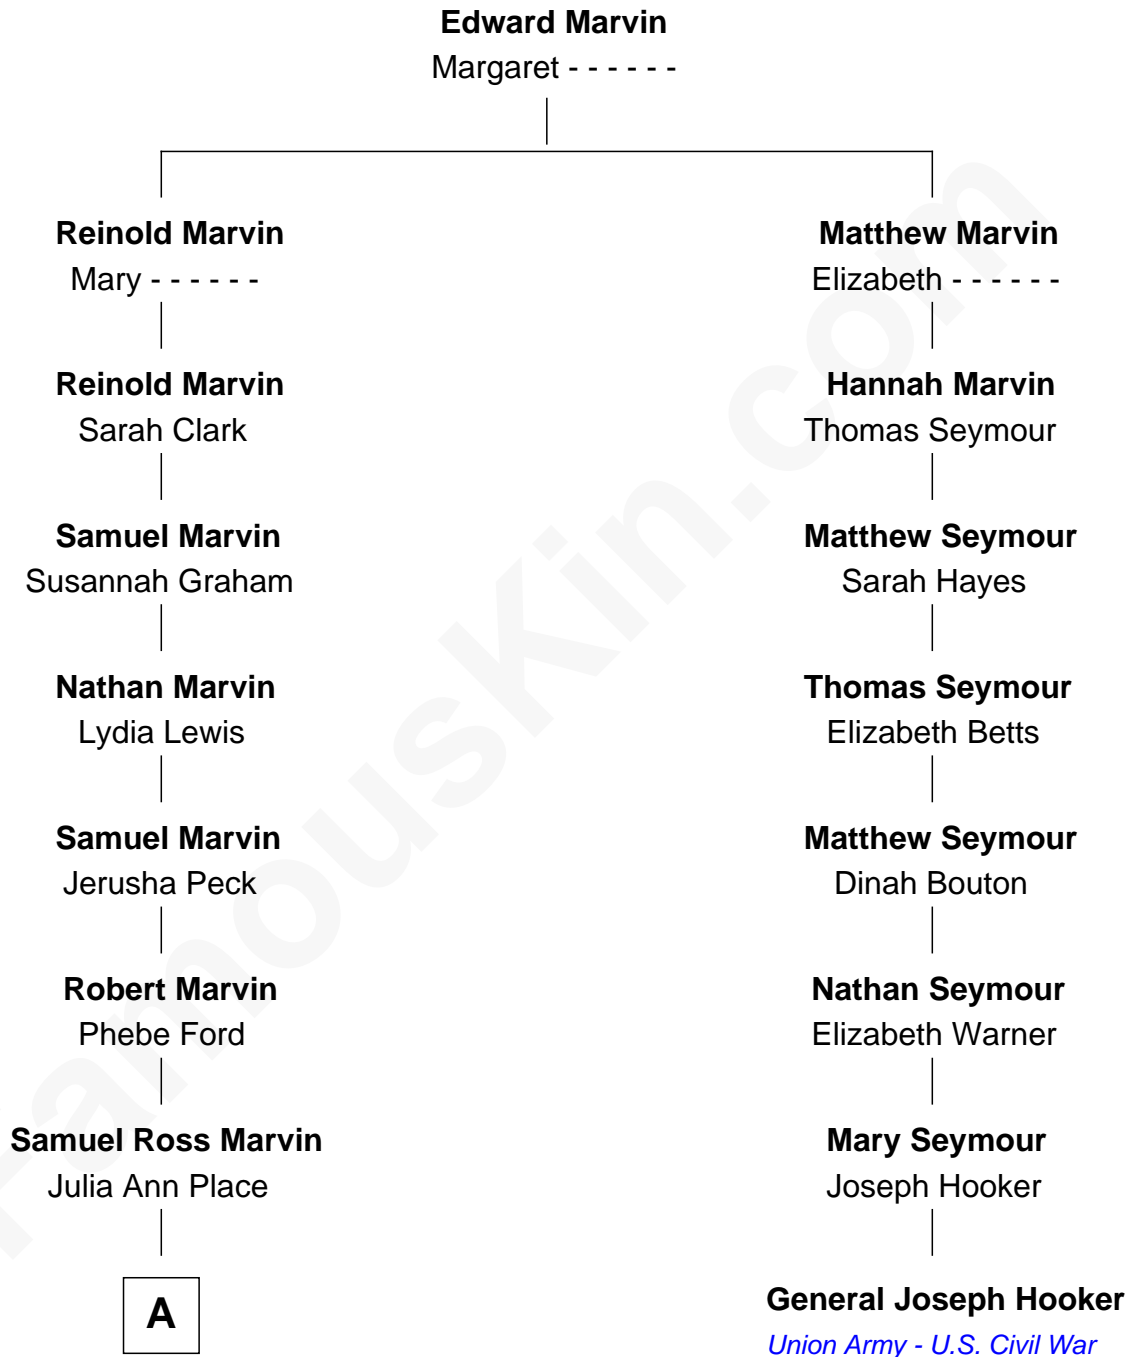

FamousKin.com

Relationship Chart of

Barbara (Pierce) Bush

First Lady of President George H.W. Bush

7th cousin 3 times removed of

General Joseph Hooker

Union Army - U.S. Civil War

A

Jerome Place Marvin

Martha Ann Stokes

Mabel Marvin

Scott Pierce

Marvin Pierce

Pauline Robinson

Barbara (Pierce) Bush

First Lady of George H.W. Bush