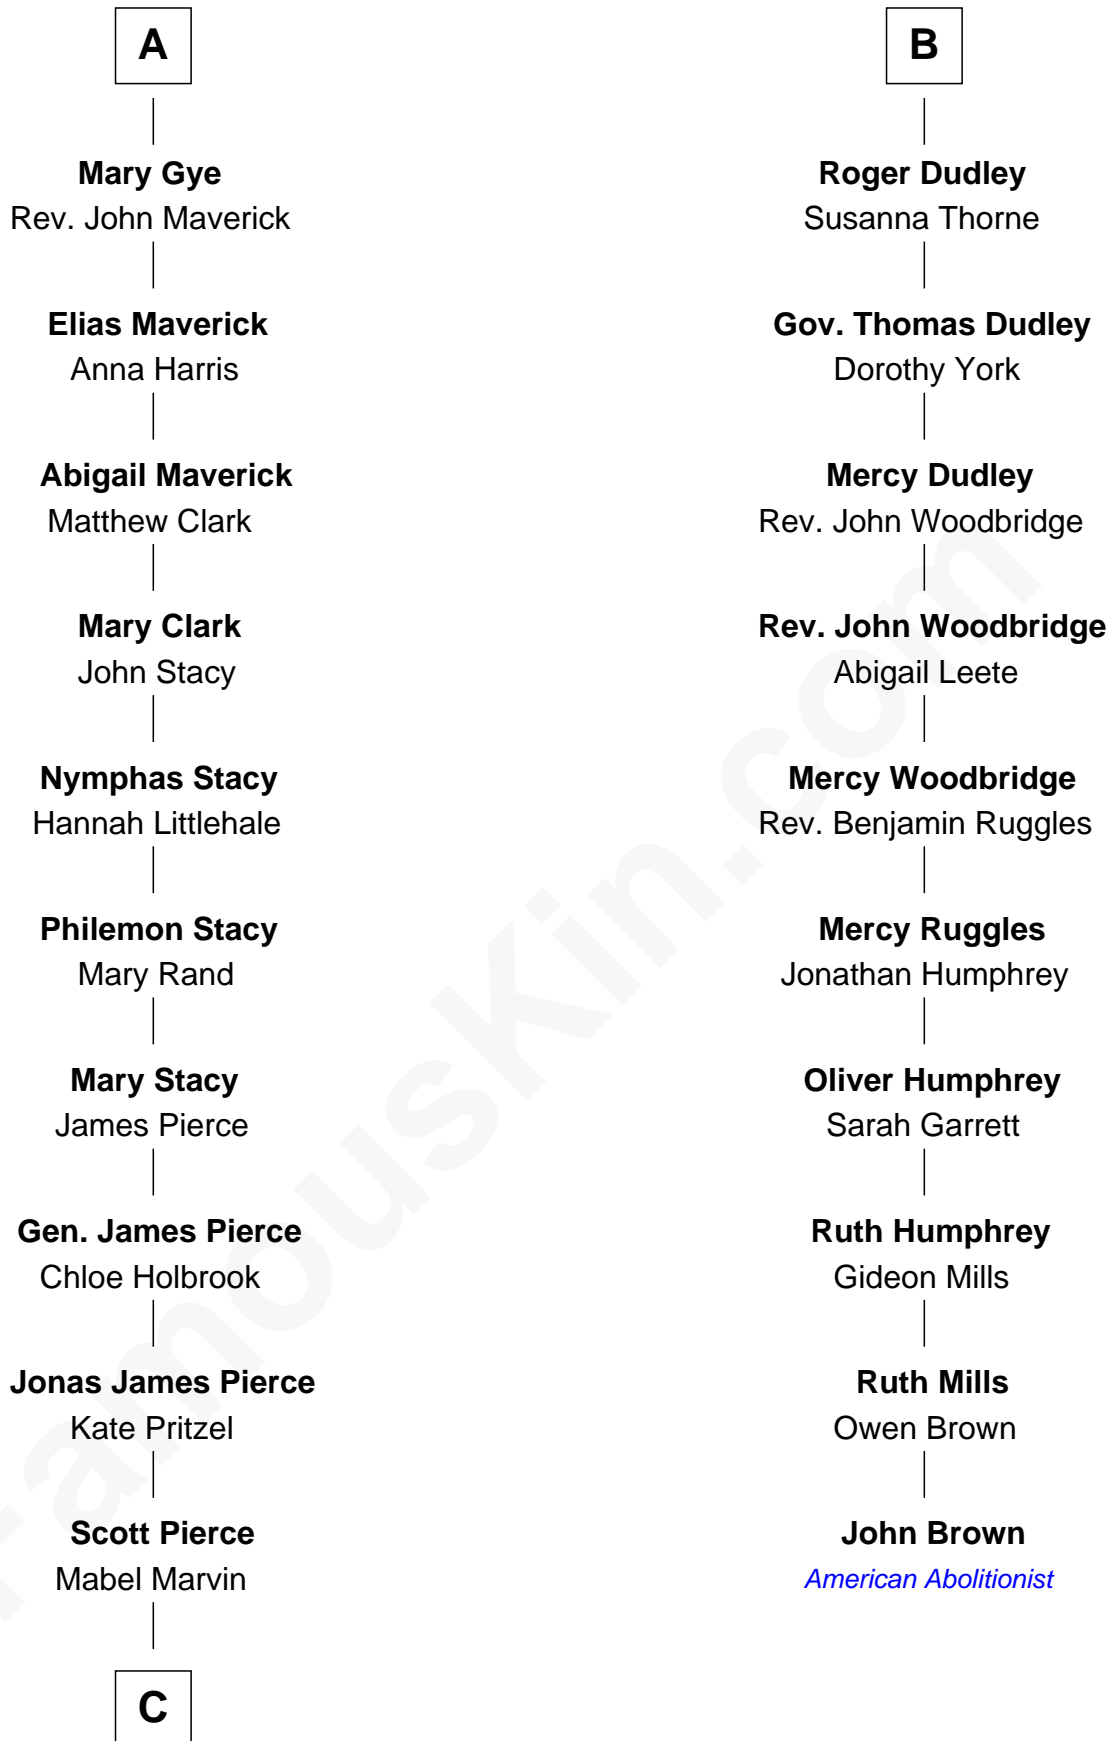

FamousKin.com

Relationship Chart of

Barbara (Pierce) Bush

First Lady of President George H.W. Bush

16th cousin 2 times removed of

John Brown

American Abolitionist

Richard Fitzalan
Eleanor Plantagenet

C

—
Marvin Pierce
Pauline Robinson

—
Barbara (Pierce) Bush
First Lady of George H.W. Bush

FamousKin.com