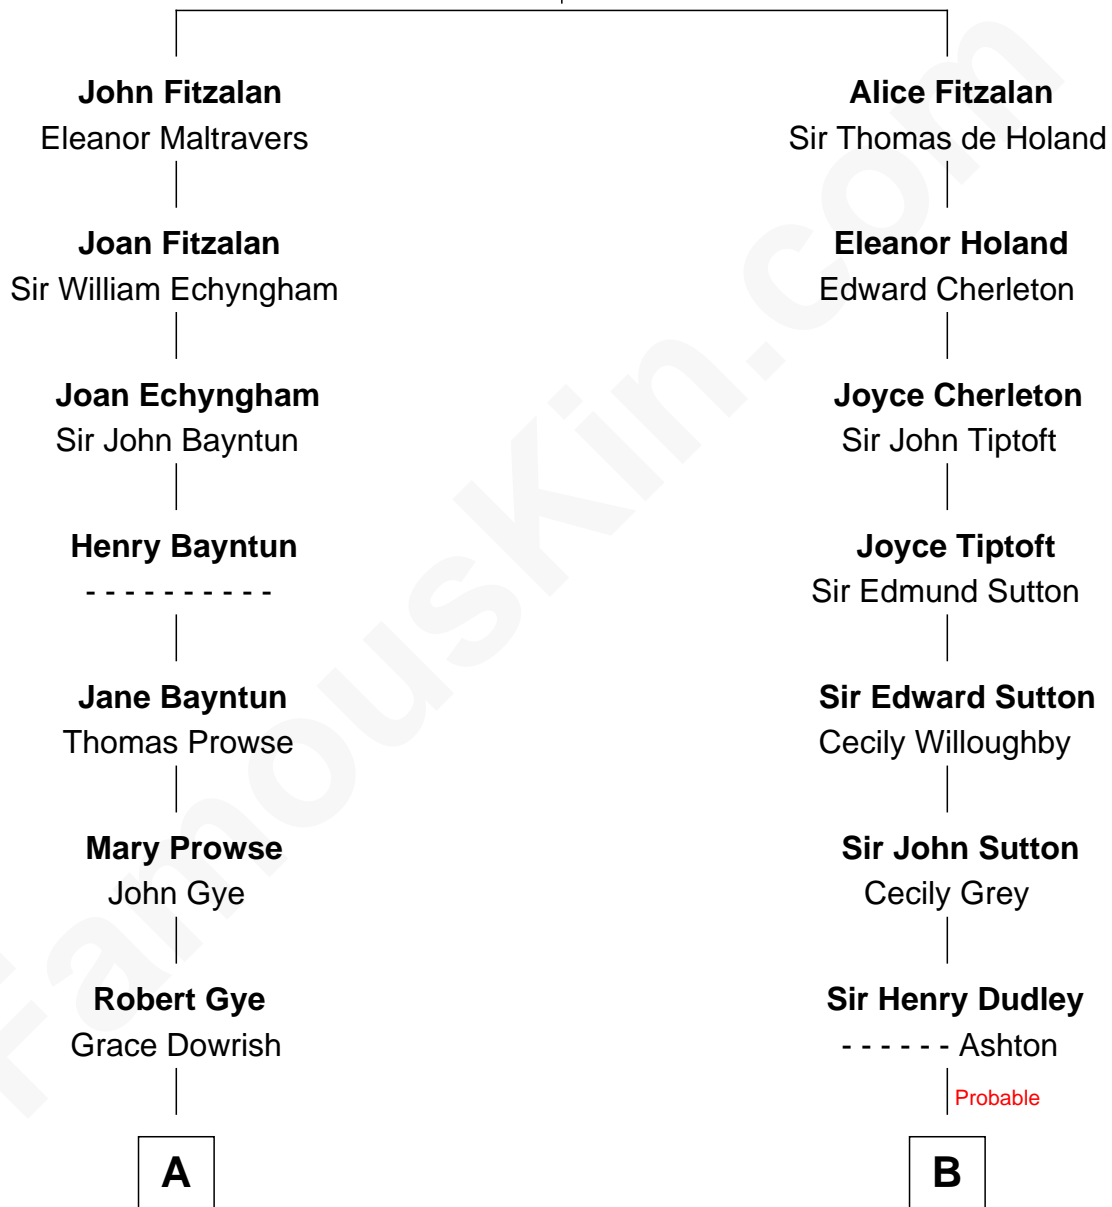

FamousKin.com

Relationship Chart of

Barbara (Pierce) Bush

First Lady of President George H.W. Bush

16th cousin 2 times removed of

John Brown

American Abolitionist

Richard Fitzalan
Eleanor Plantagenet

C

—
Marvin Pierce
Pauline Robinson

—
Barbara (Pierce) Bush
First Lady of George H.W. Bush

FamousKin.com