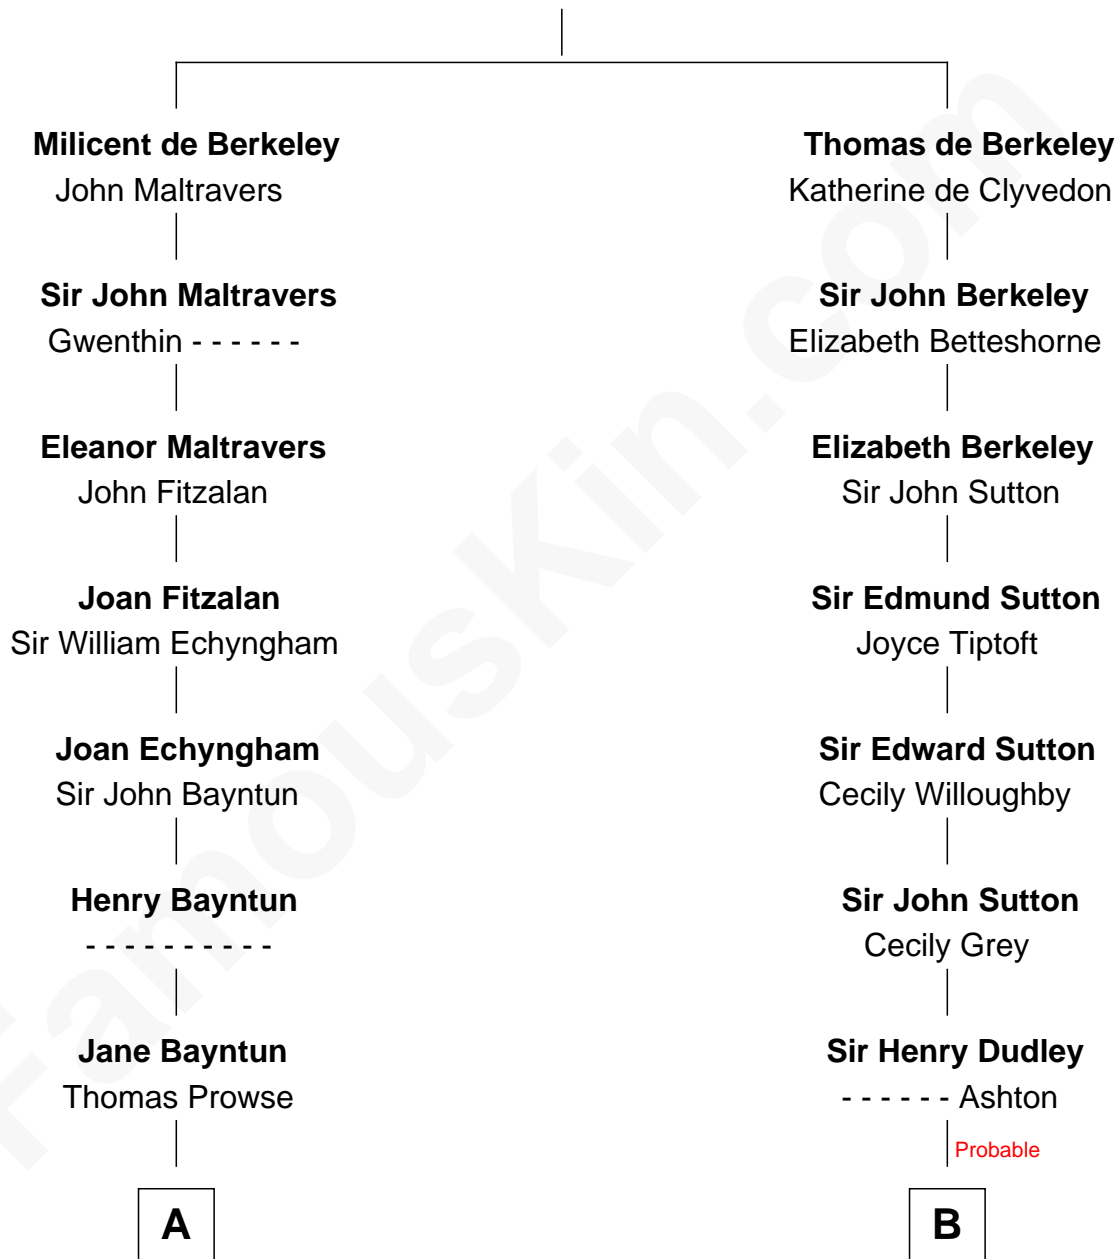

FamousKin.com

Relationship Chart of Barbara (Pierce) Bush

First Lady of President George H.W. Bush

16th cousin 4 times removed of

John Brown

American Abolitionist

Sir Maurice de Berkeley

Eve la Zouche

C

—
Jonas James Pierce

Kate Pritzel

—
Scott Pierce

Mabel Marvin

—
Marvin Pierce

Pauline Robinson

—
Barbara (Pierce) Bush