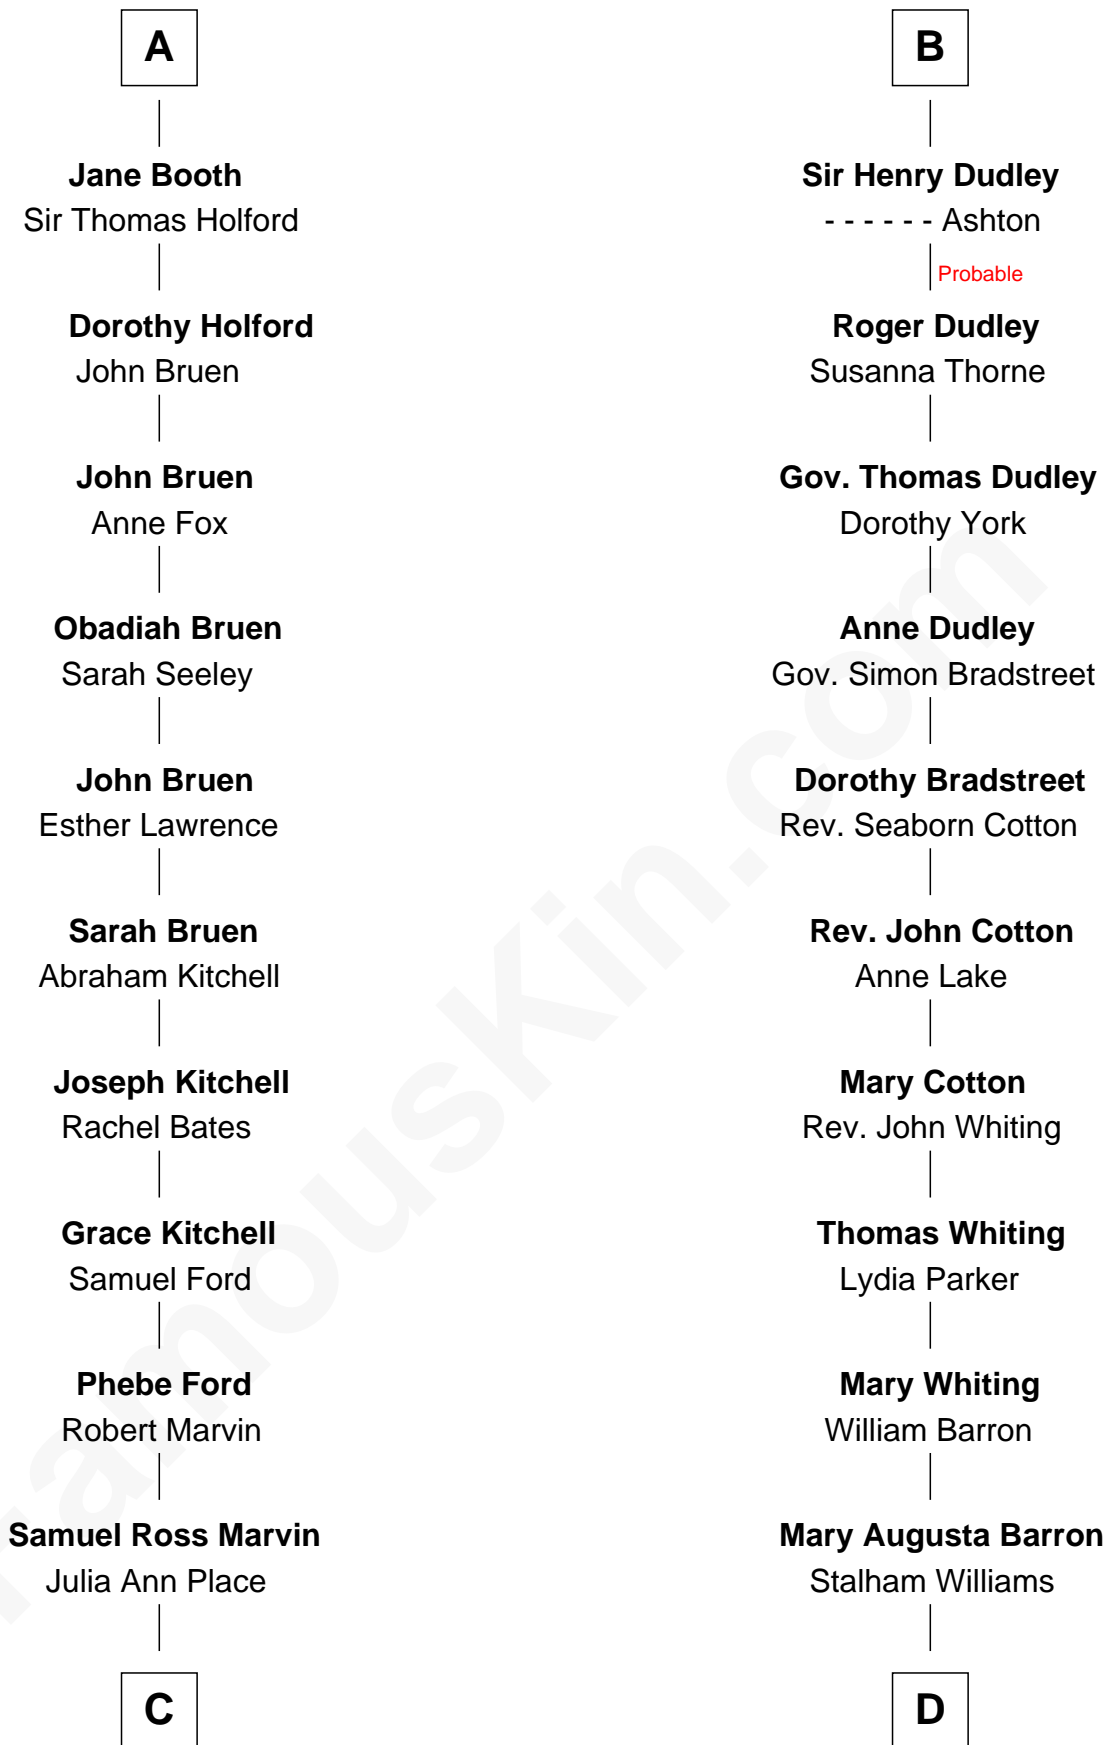

## Relationship Chart of

### Barbara (Pierce) Bush

*First Lady of President George H.W. Bush*

19th cousin 1 time removed of

**James Sherman**

*27th U.S. Vice-President*

**C**

**Jerome Place Marvin**

Martha Ann Stokes

**Mabel Marvin**

Scott Pierce

**Marvin Pierce**

Pauline Robinson

**Barbara (Pierce) Bush**

*First Lady of George H.W. Bush*

**D**

**Frances Lucretia Williams**