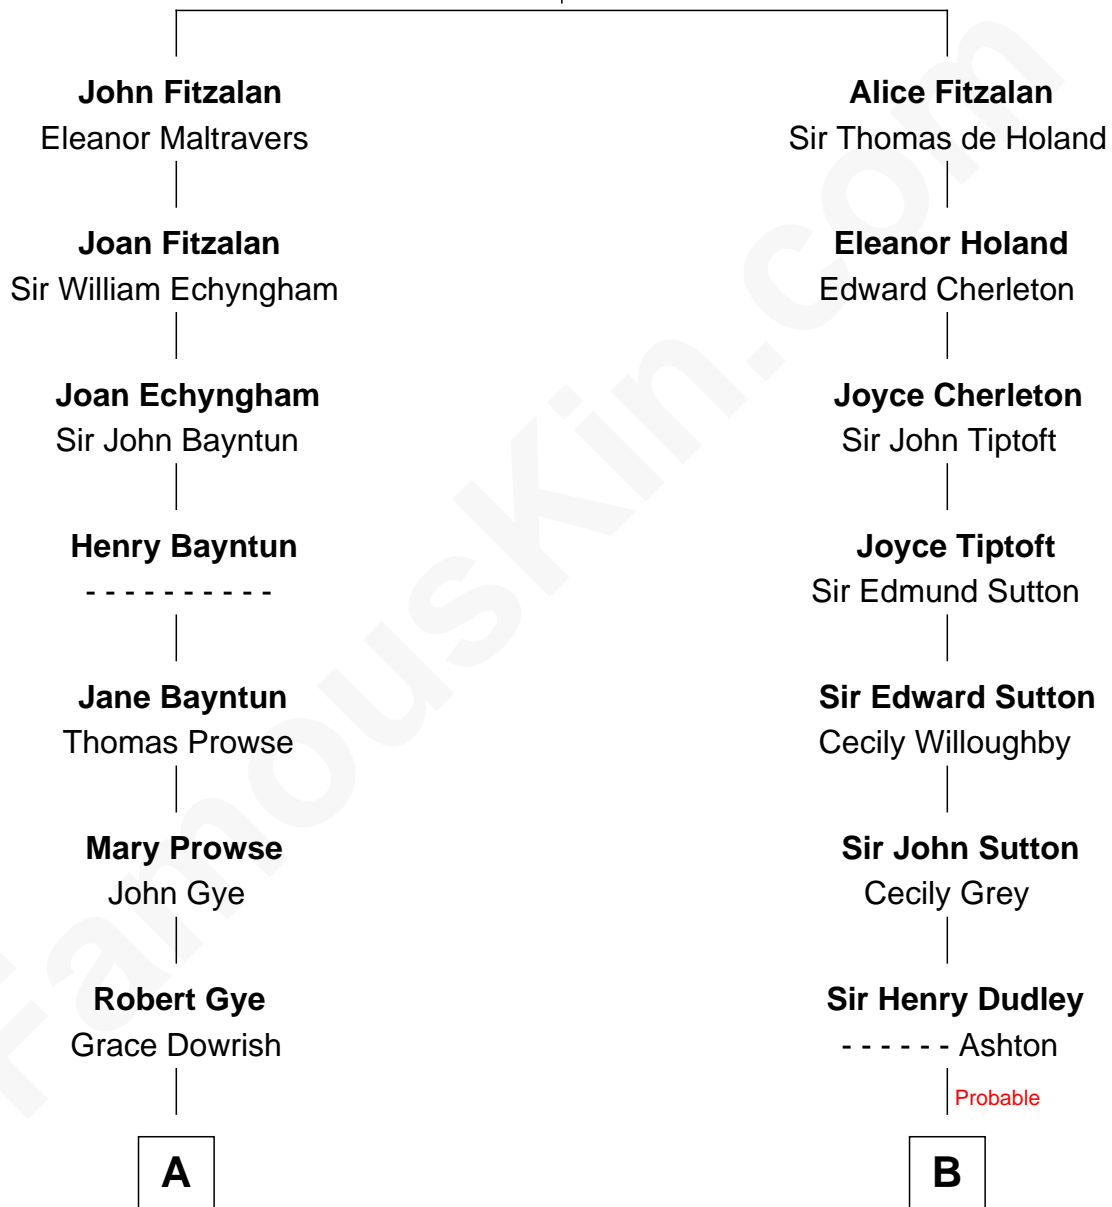

FamousKin.com

Relationship Chart of

Barbara (Pierce) Bush

First Lady of President George H.W. Bush

18th cousin of

James Sherman

27th U.S. Vice-President

Richard Fitzalan
Eleanor Plantagenet

C

Marvin Pierce
Pauline Robinson

Barbara (Pierce) Bush
First Lady of George H.W. Bush

D

Mary Frances Sherman
Richard Updike Sherman

James Sherman
27th U.S. Vice-President

FamousKin.com