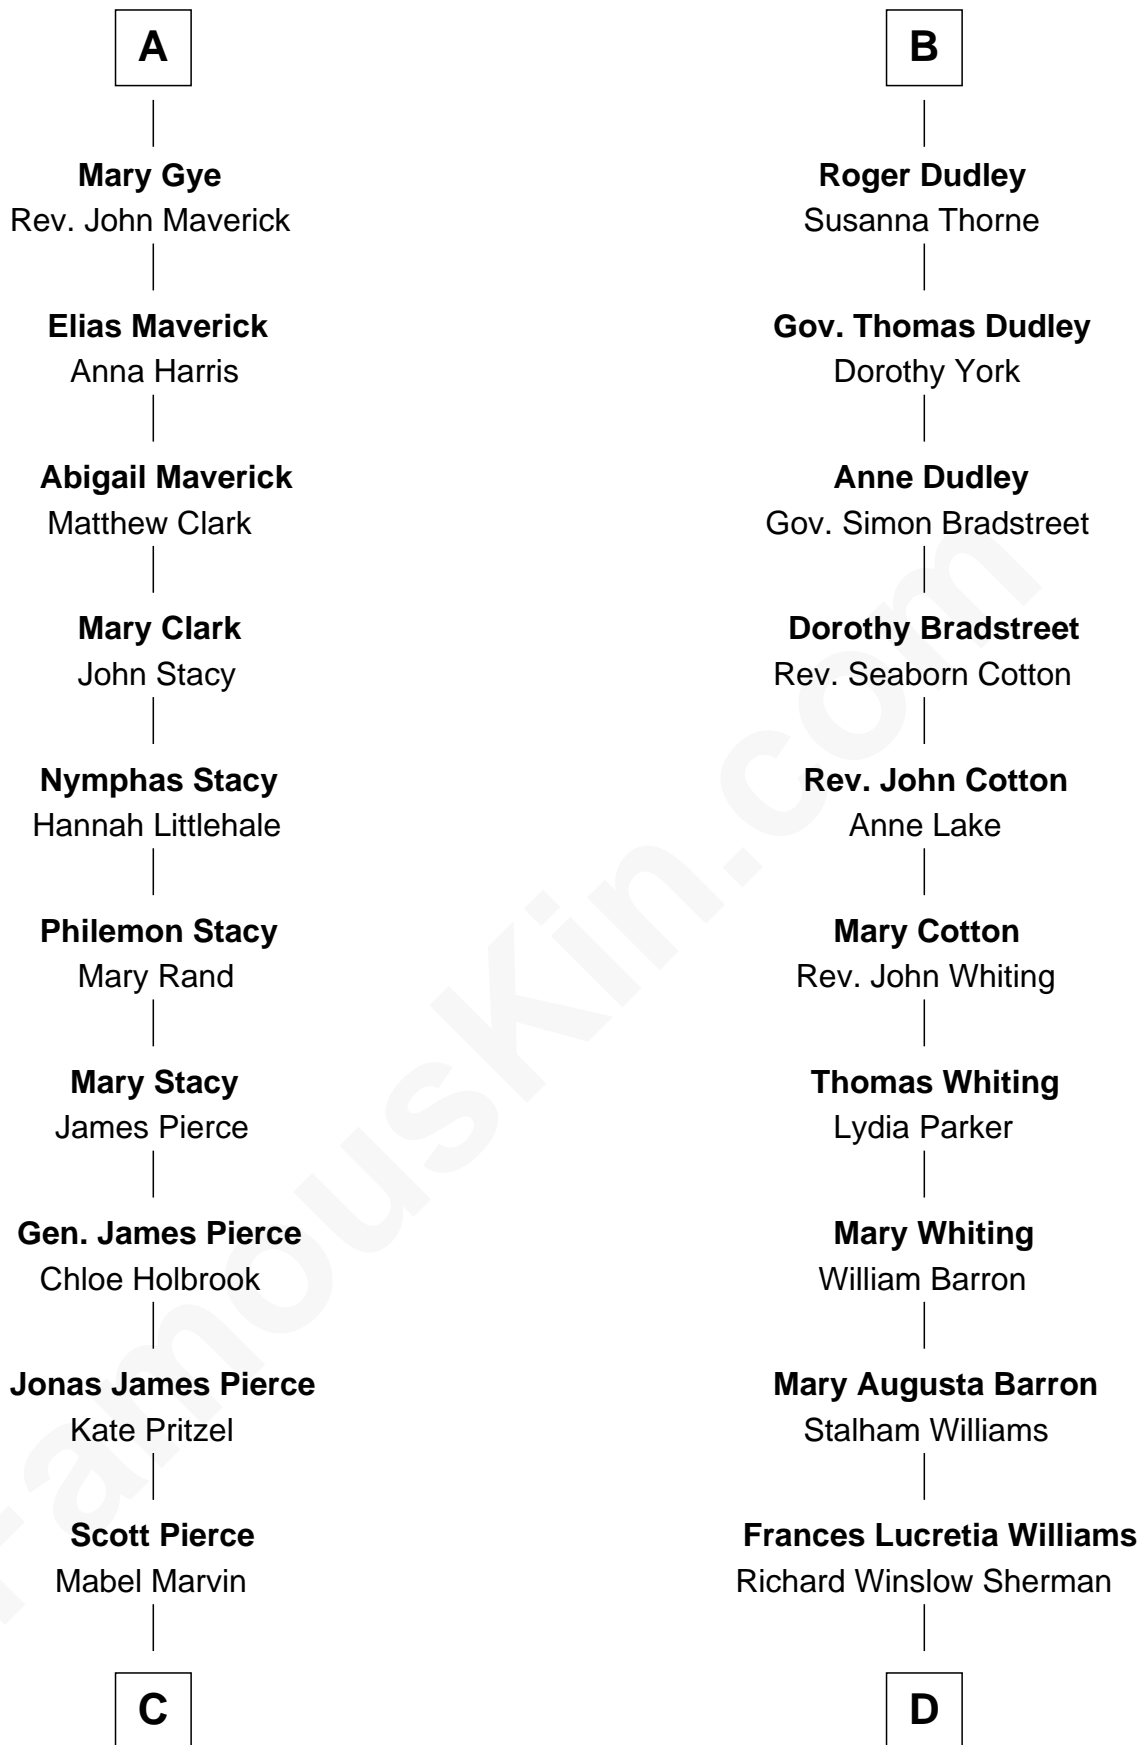

FamousKin.com

Relationship Chart of

Barbara (Pierce) Bush

First Lady of President George H.W. Bush

18th cousin of

James Sherman

27th U.S. Vice-President

Richard Fitzalan
Eleanor Plantagenet

C

Marvin Pierce
Pauline Robinson

Barbara (Pierce) Bush
First Lady of George H.W. Bush

D

Mary Frances Sherman
Richard Updike Sherman

James Sherman
27th U.S. Vice-President

FamousKin.com