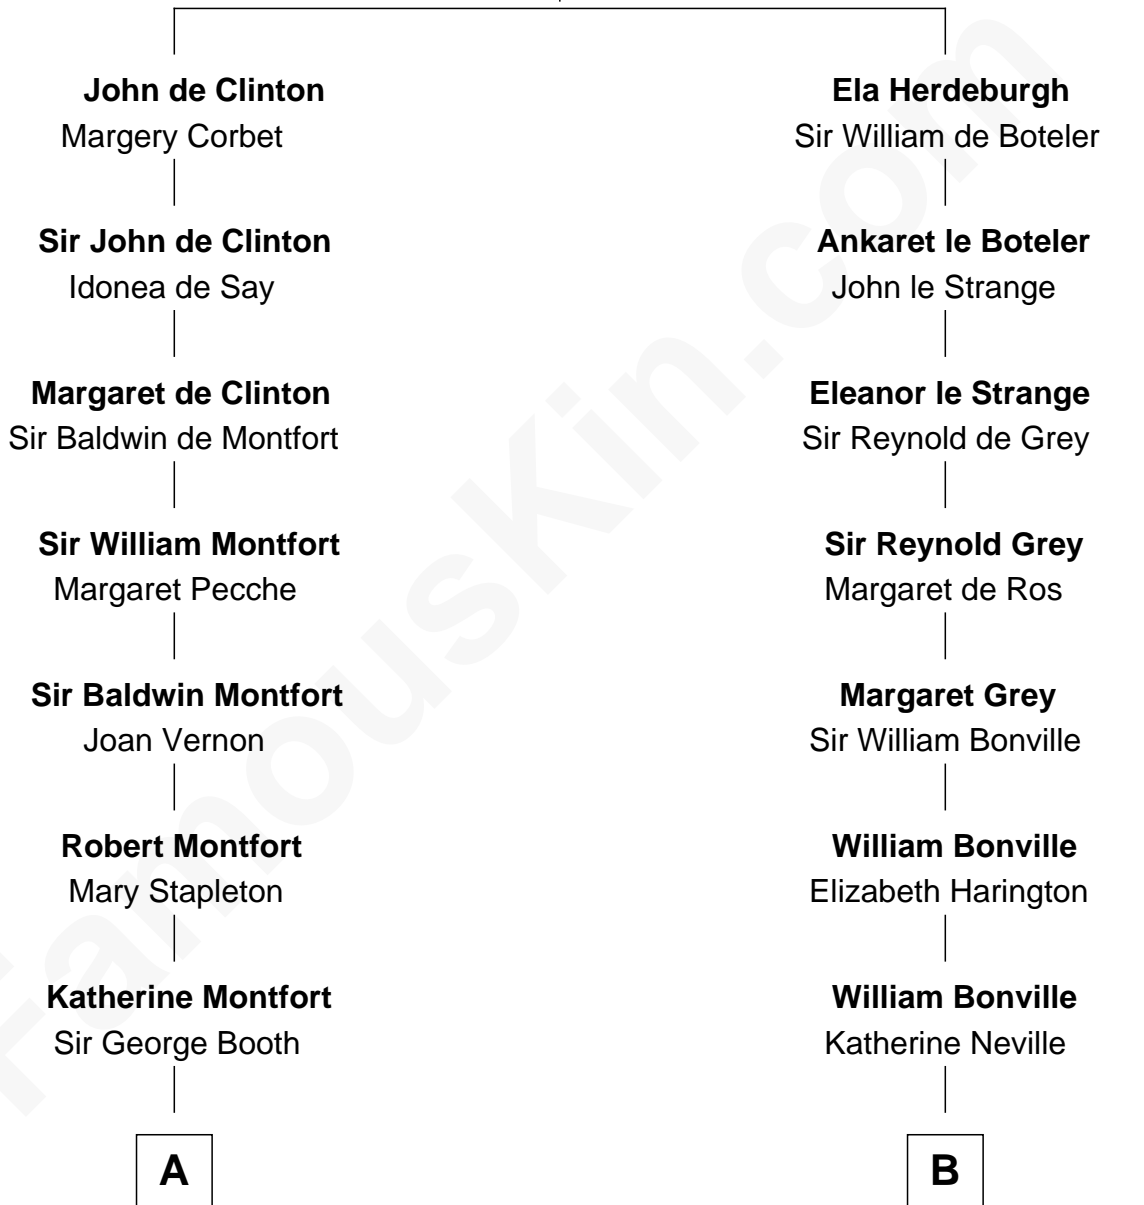

FamousKin.com

Relationship Chart of

Barbara (Pierce) Bush

First Lady of President George H.W. Bush

21st cousin of

James Sherman

27th U.S. Vice-President

Ida de Odingsells

with husband

John de Clinton

with husband

Sir Roger de Herdeburgh

C

Samuel Ross Marvin

Julia Ann Place

Jerome Place Marvin

Martha Ann Stokes

Mabel Marvin

Scott Pierce

Marvin Pierce

Pauline Robinson

Barbara (Pierce) Bush

First Lady of George H.W. Bush

D

Mary Whiting

William Barron

Mary Augusta Barron

Stalham Williams

Frances Lucretia Williams

Richard Winslow Sherman

Mary Frances Sherman

Richard Updike Sherman