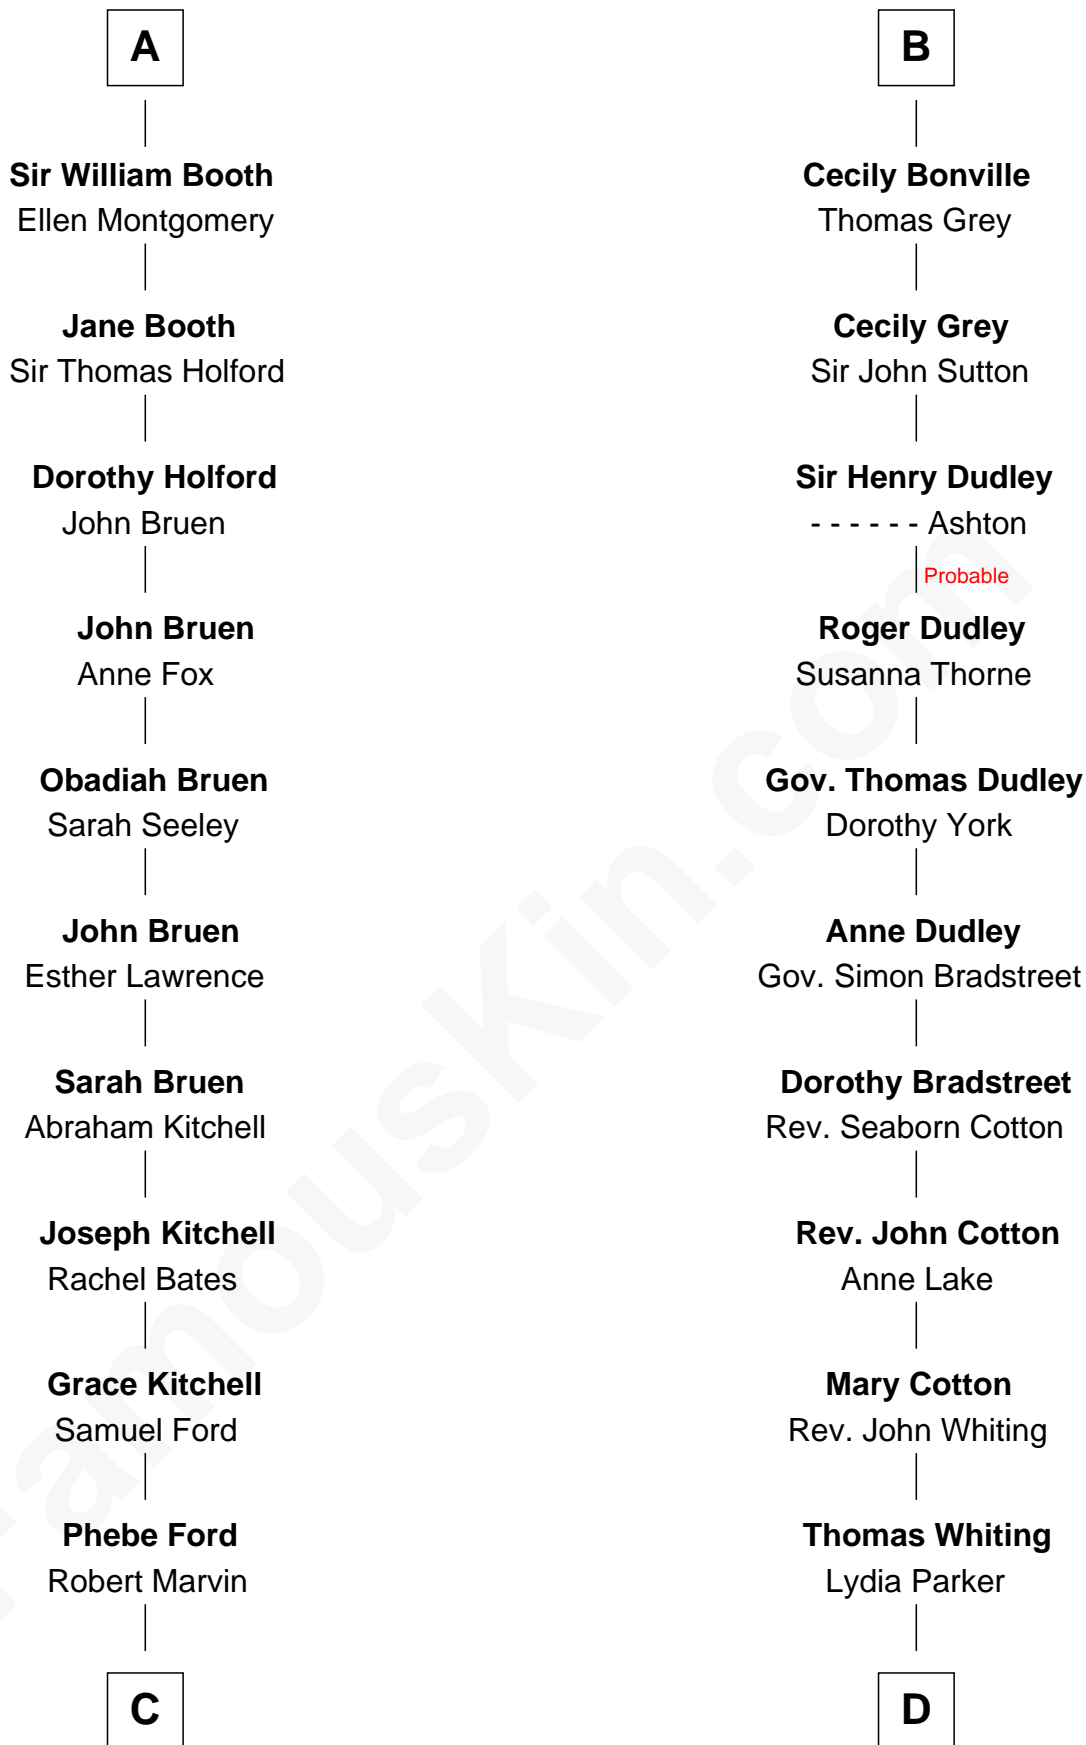

FamousKin.com

Relationship Chart of

Barbara (Pierce) Bush

First Lady of President George H.W. Bush

21st cousin of

James Sherman

27th U.S. Vice-President

Ida de Odingsells

with husband

John de Clinton

with husband

Sir Roger de Herdeburgh

C

Samuel Ross Marvin

Julia Ann Place

Jerome Place Marvin

Martha Ann Stokes

Mabel Marvin

Scott Pierce

Marvin Pierce

Pauline Robinson

Barbara (Pierce) Bush

First Lady of George H.W. Bush

D

Mary Whiting

William Barron

Mary Augusta Barron

Stalham Williams

Frances Lucretia Williams

Richard Winslow Sherman

Mary Frances Sherman

Richard Updike Sherman