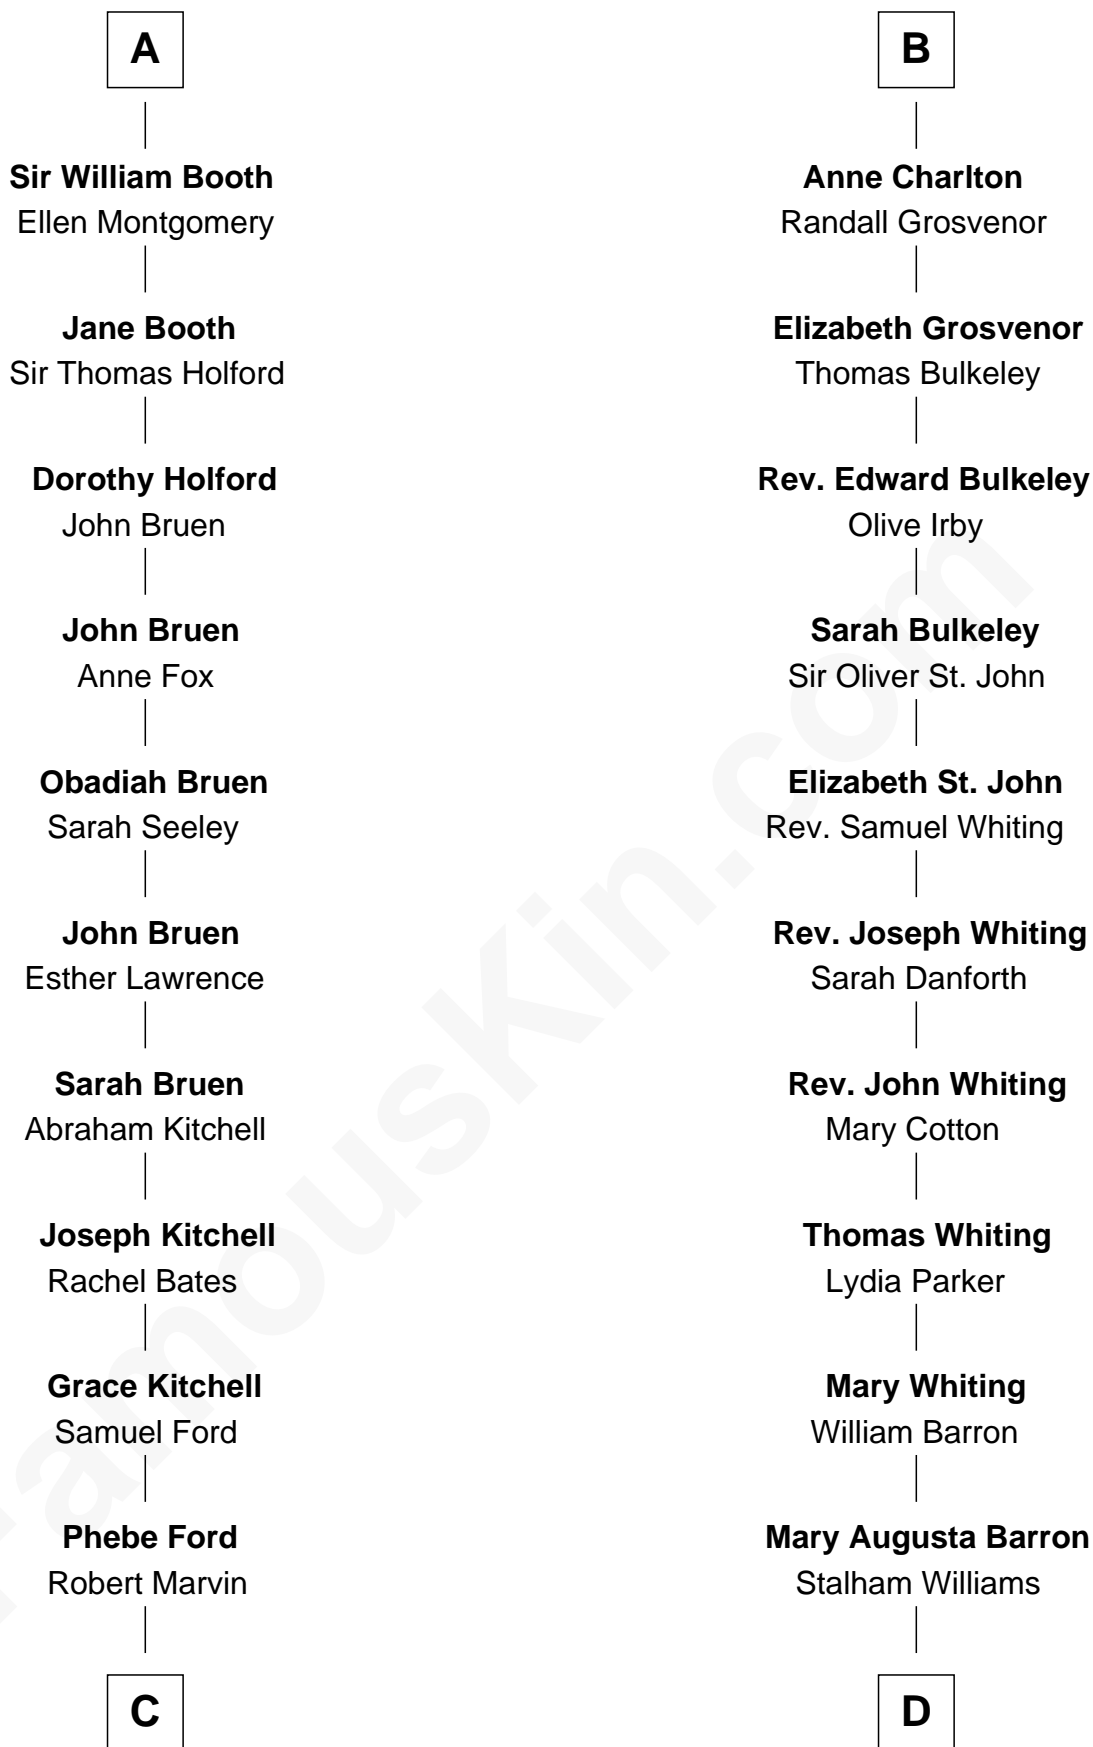

## Relationship Chart of Barbara (Pierce) Bush

*First Lady of President George H.W. Bush*

19th cousin 2 times removed of

**James Sherman**

*27th U.S. Vice-President*

**Sir Alan la Zouche**  
Eleanor de Segrave

**C**

**Samuel Ross Marvin**  
Julia Ann Place

**Jerome Place Marvin**  
Martha Ann Stokes

**Mabel Marvin**  
Scott Pierce

**Marvin Pierce**  
Pauline Robinson

**Barbara (Pierce) Bush**  
*First Lady of George H.W. Bush*

**D**

**Frances Lucretia Williams**  
Richard Winslow Sherman

**Mary Frances Sherman**  
Richard Updike Sherman

**James Sherman**  
*27th U.S. Vice-President*