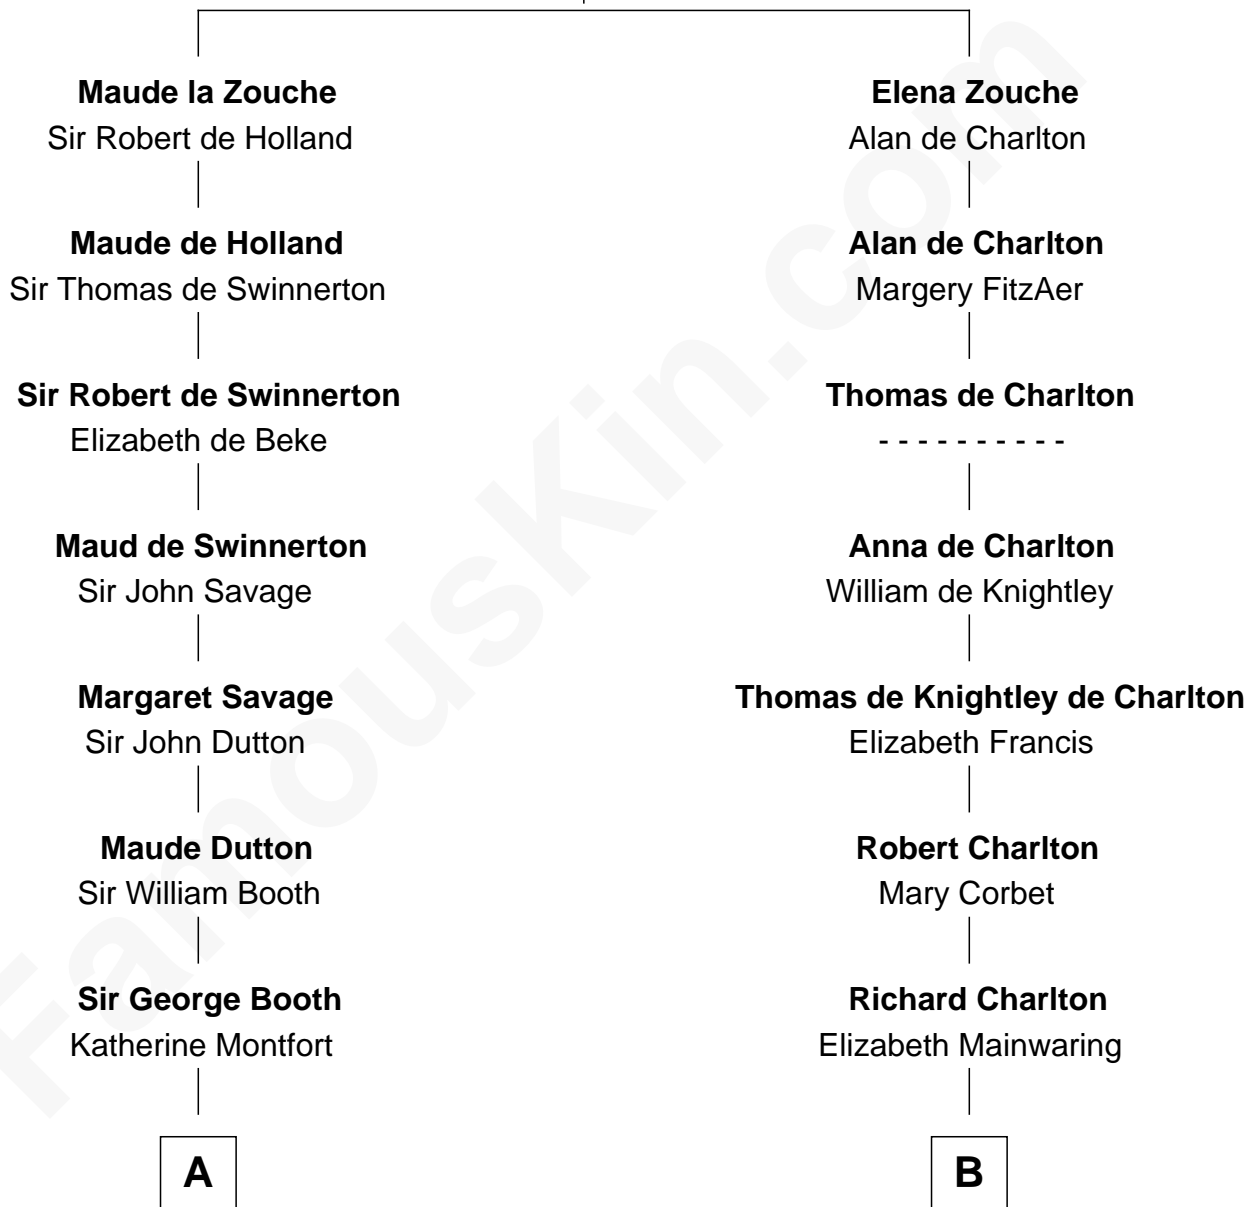

## Relationship Chart of Barbara (Pierce) Bush

*First Lady of President George H.W. Bush*

19th cousin 2 times removed of

**James Sherman**

*27th U.S. Vice-President*

**Sir Alan la Zouche**  
Eleanor de Segrave

**C**

**Samuel Ross Marvin**  
Julia Ann Place

**Jerome Place Marvin**  
Martha Ann Stokes

**Mabel Marvin**  
Scott Pierce

**Marvin Pierce**  
Pauline Robinson

**Barbara (Pierce) Bush**  
*First Lady of George H.W. Bush*