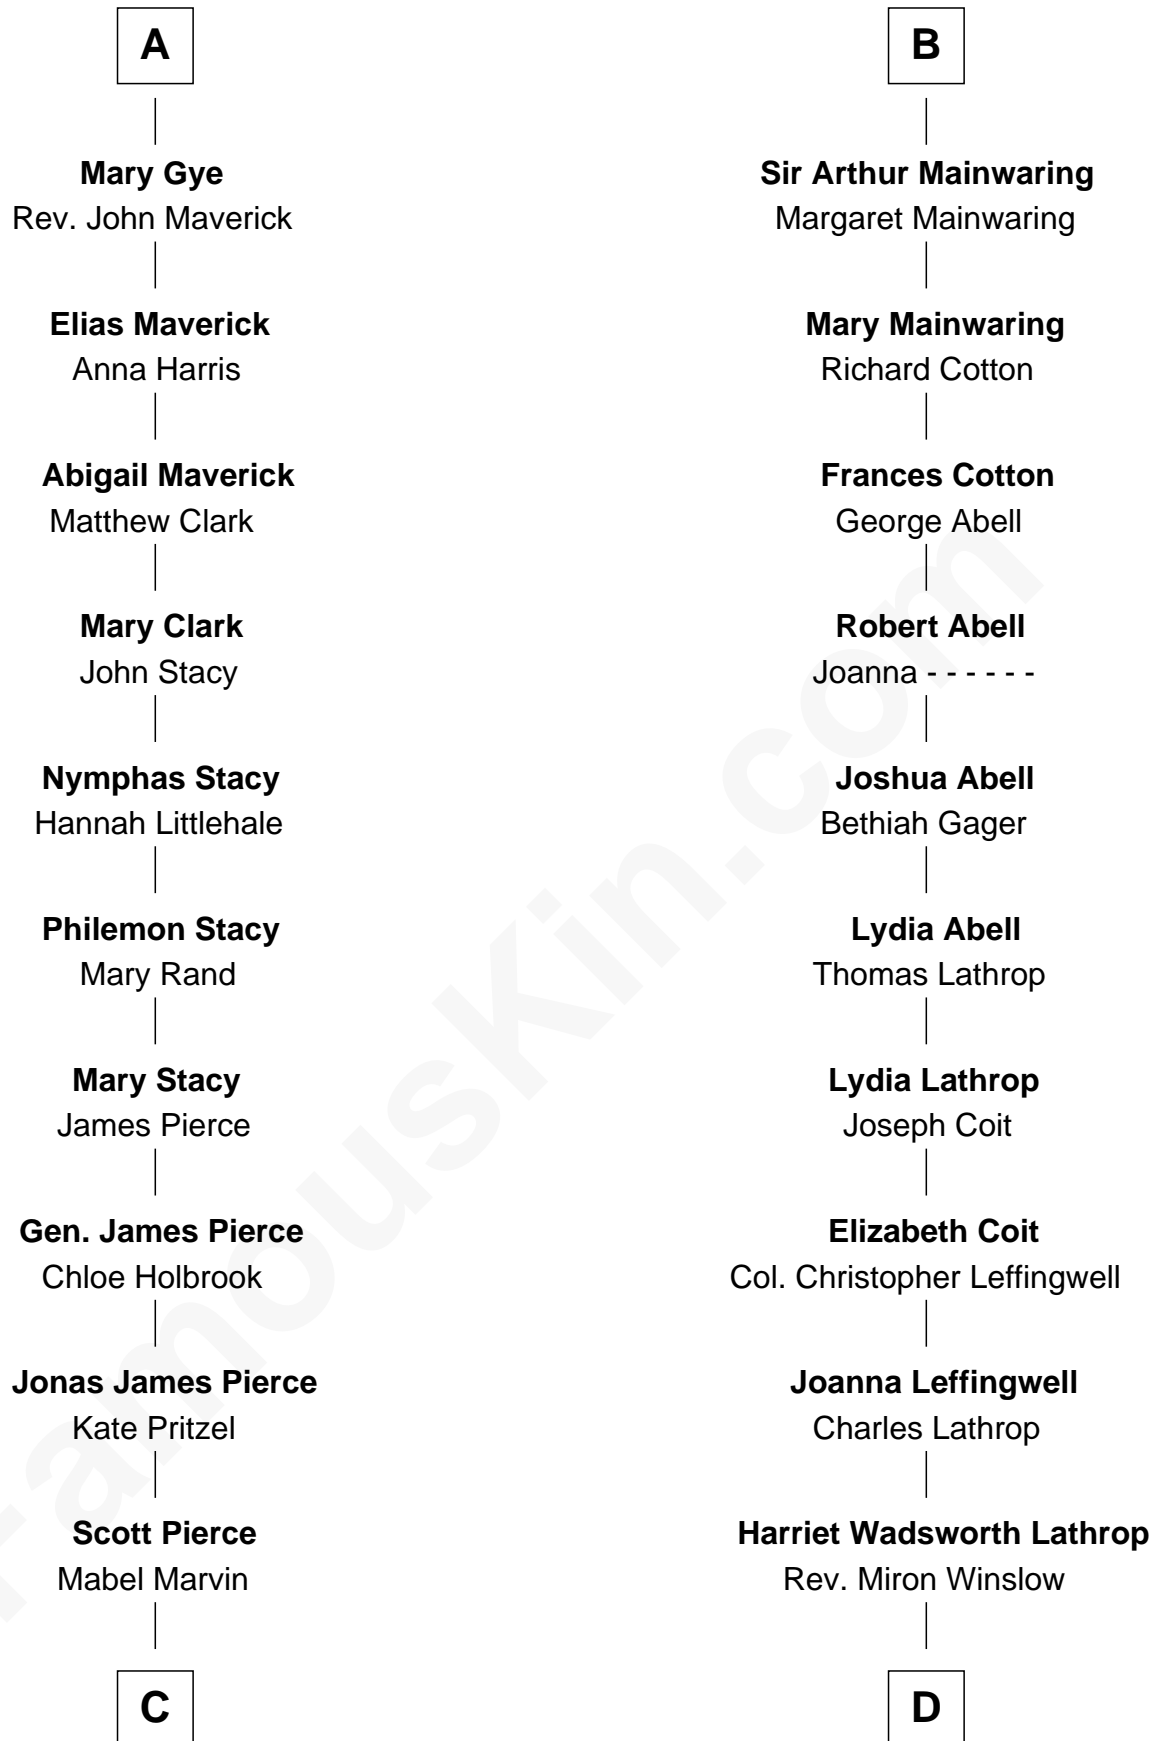

FamousKin.com

Relationship Chart of

Barbara (Pierce) Bush

First Lady of President George H.W. Bush

18th cousin 1 time removed of

Allen Dulles

5th Director of the C.I.A.

Richard Fitzalan
Eleanor Plantagenet

C

Marvin Pierce
Pauline Robinson

Barbara (Pierce) Bush
First Lady of George H.W. Bush

D

Harriet Lathrop Winslow
Rev. John Welsh Dulles

Allen Macy Dulles
Edith Foster

Allen Dulles
5th Director of the C.I.A.

FamousKin.com