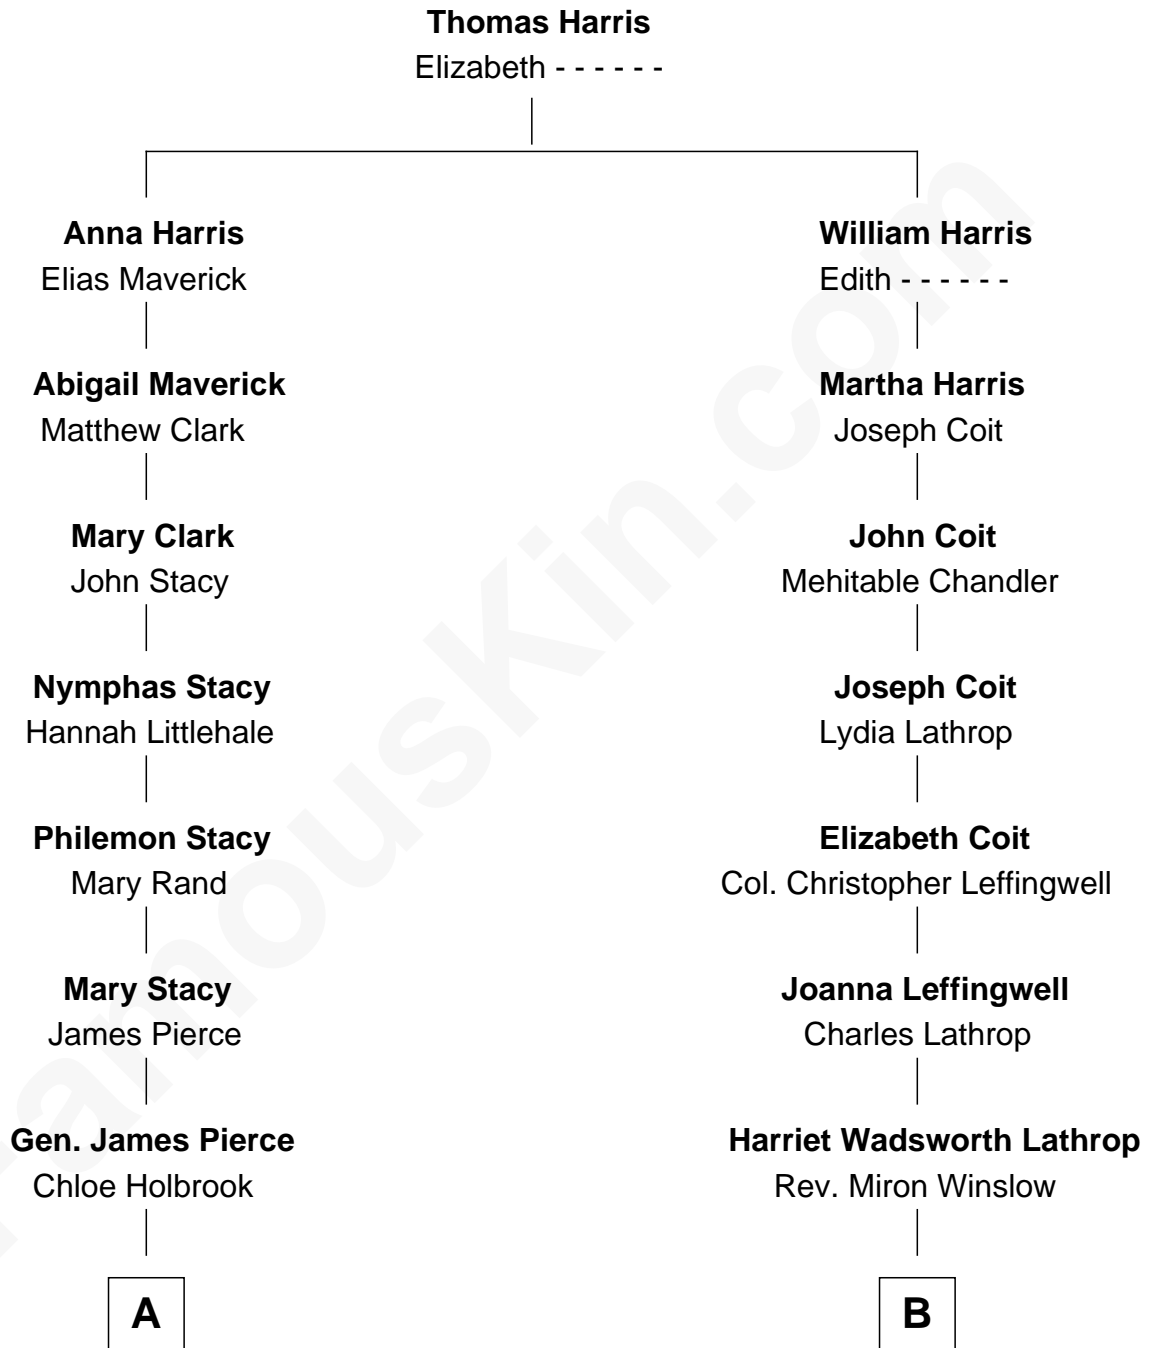

FamousKin.com

Relationship Chart of Barbara (Pierce) Bush

First Lady of President George H.W. Bush

9th cousin 1 time removed of

Allen Dulles

5th Director of the C.I.A.

A

Jonas James Pierce

Kate Pritzel

Scott Pierce

Mabel Marvin

Marvin Pierce

Pauline Robinson

Barbara (Pierce) Bush

First Lady of George H.W. Bush

B