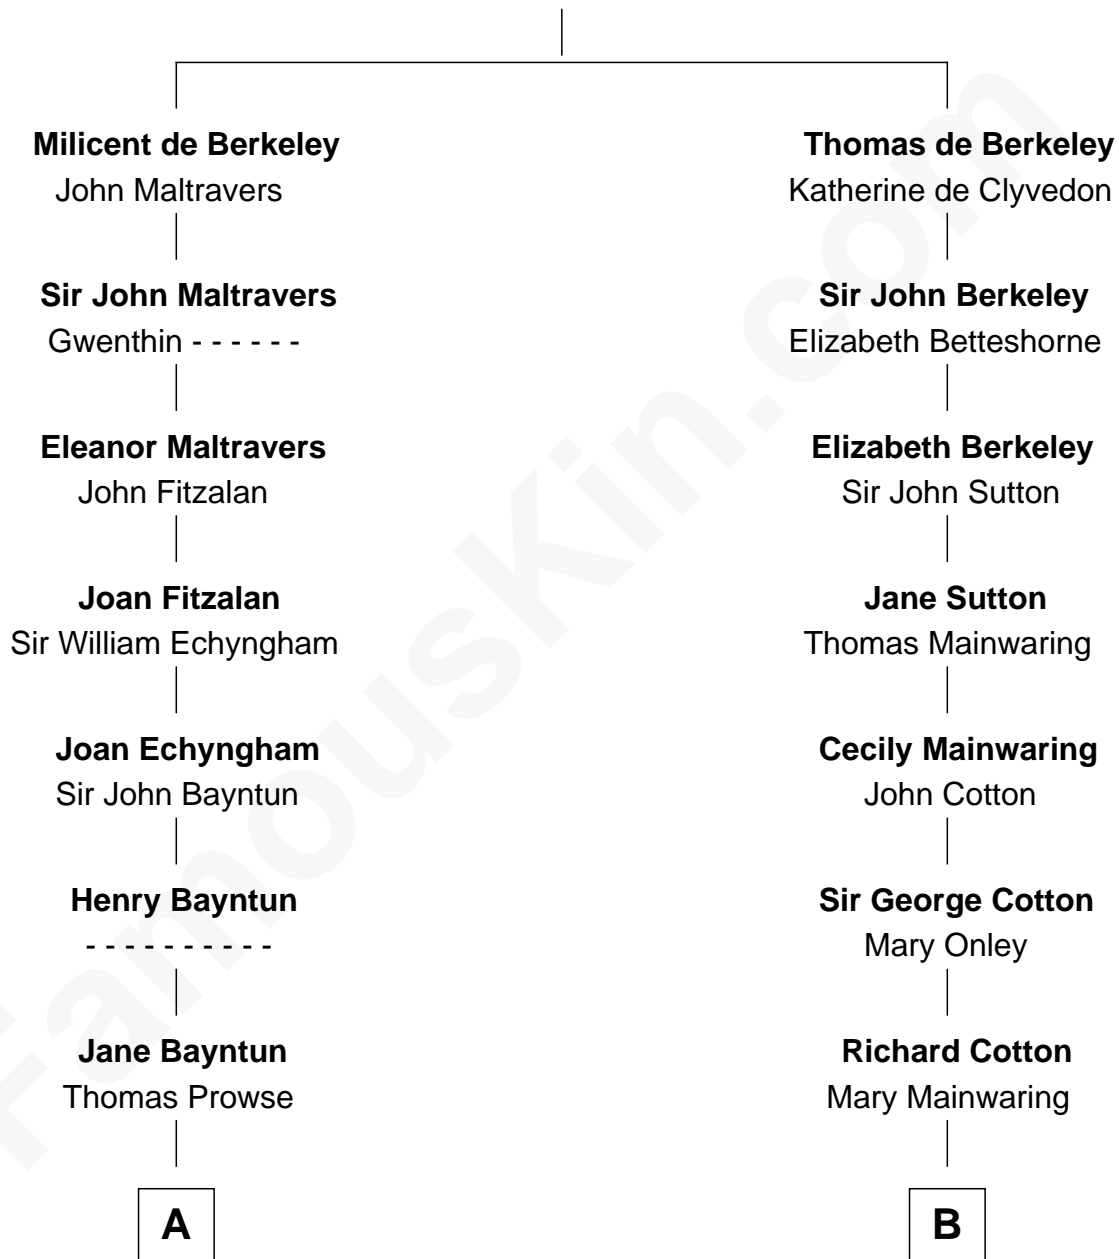

## Relationship Chart of

### Barbara (Pierce) Bush

*First Lady of President George H.W. Bush*

17th cousin 3 times removed of

**Allen Dulles**

*5th Director of the C.I.A.*

**Sir Maurice de Berkeley**

Eve la Zouche

**C**

—  
**Jonas James Pierce**

Kate Pritzel

—  
**Scott Pierce**

Mabel Marvin

—  
**Marvin Pierce**

Pauline Robinson

—  
**Barbara (Pierce) Bush**

*First Lady of George H.W. Bush*