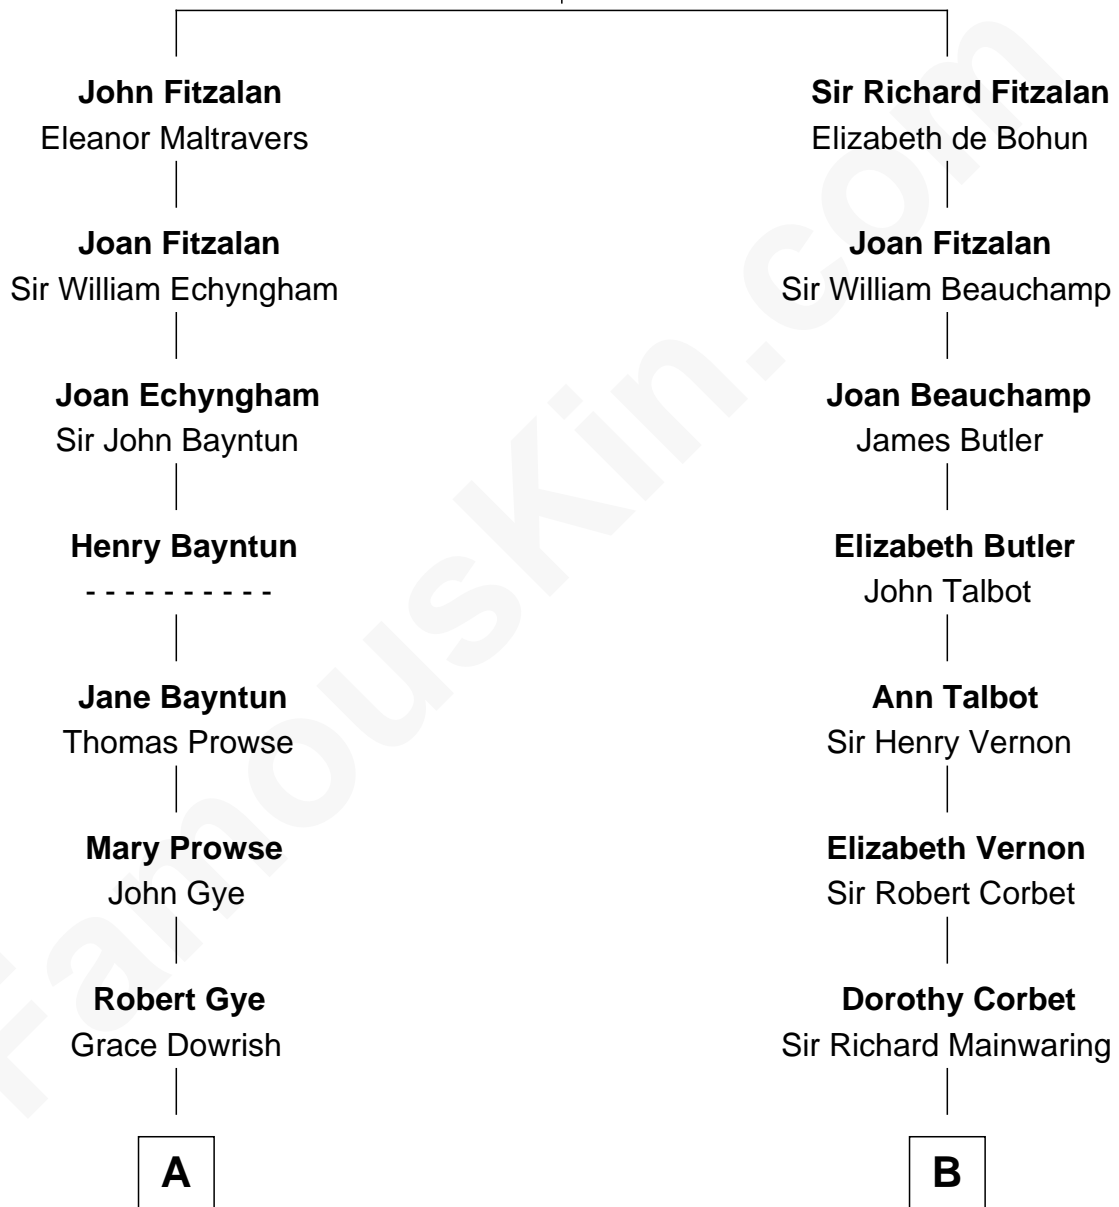

## Relationship Chart of

### Barbara (Pierce) Bush

*First Lady of President George H.W. Bush*

18th cousin 1 time removed of

### John Foster Dulles

*52nd U.S. Secretary of State*

**Richard Fitzalan**  
Eleanor Plantagenet

**C**

**Marvin Pierce**  
Pauline Robinson

**Barbara (Pierce) Bush**  
*First Lady of George H.W. Bush*

**D**