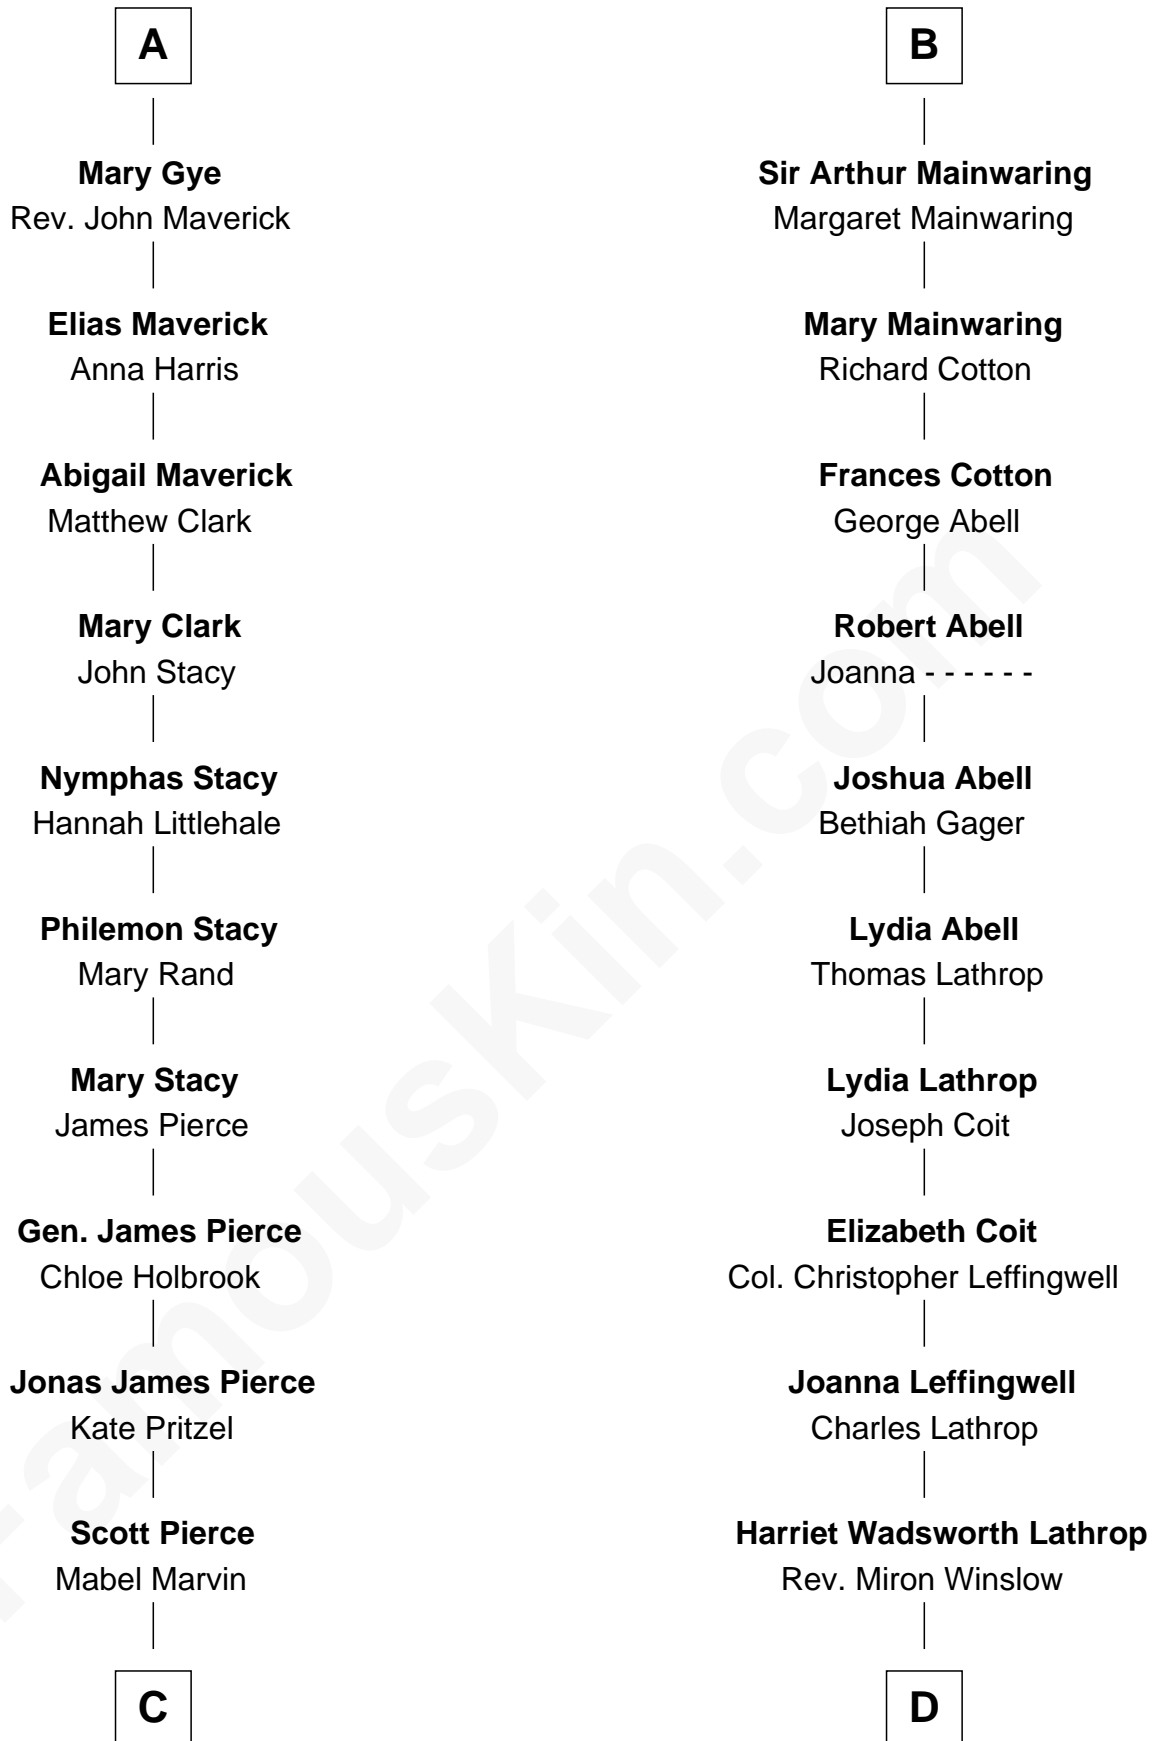

## Relationship Chart of

### Barbara (Pierce) Bush

*First Lady of President George H.W. Bush*

18th cousin 1 time removed of

### John Foster Dulles

*52nd U.S. Secretary of State*

**Richard Fitzalan**  
Eleanor Plantagenet

**C**

**Marvin Pierce**  
Pauline Robinson

**Barbara (Pierce) Bush**  
*First Lady of George H.W. Bush*

**D**