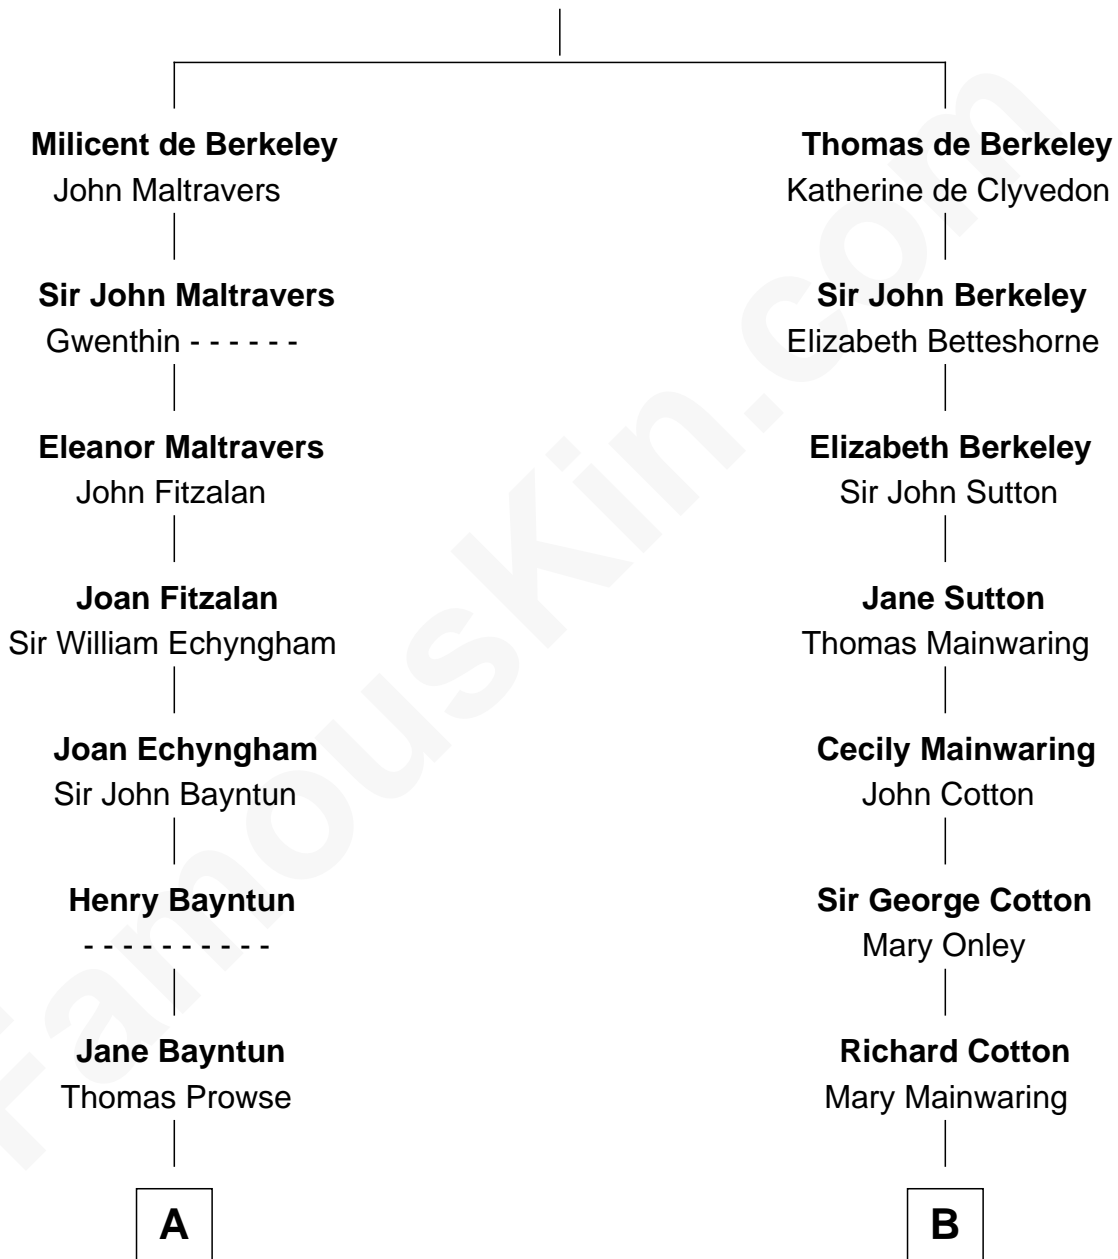

FamousKin.com
Relationship Chart of
Barbara (Pierce) Bush

First Lady of President George H.W. Bush

17th cousin 3 times removed of

John Foster Dulles

52nd U.S. Secretary of State

Sir Maurice de Berkeley

Eve la Zouche

C

Jonas James Pierce

Kate Pritzel

Scott Pierce

Mabel Marvin

Marvin Pierce

Pauline Robinson

Barbara (Pierce) Bush

First Lady of George H.W. Bush

FamousKin.com