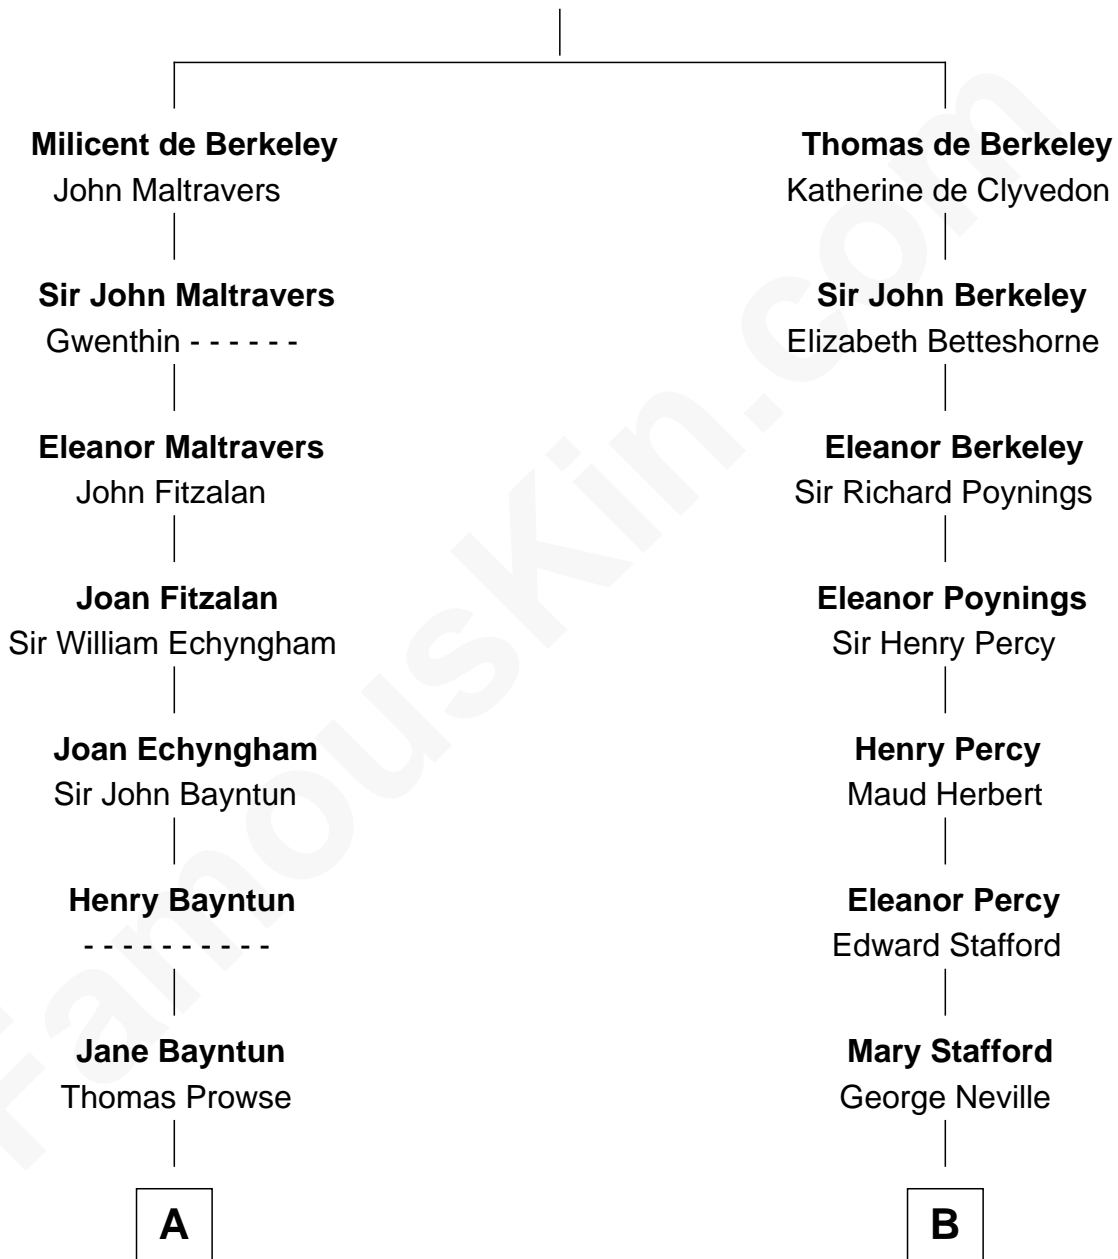

## Relationship Chart of

### Barbara (Pierce) Bush

*First Lady of President George H.W. Bush*

20th cousin of

### Upton Sinclair

*Pulitzer Prize Winning Novelist*

**Sir Maurice de Berkeley**

Eve la Zouche

**C**

**Jonas James Pierce**

Kate Pritzel

**Scott Pierce**

Mabel Marvin

**Marvin Pierce**

Pauline Robinson

**Barbara (Pierce) Bush**

*First Lady of George H.W. Bush*

**D**

**Sarah Skipwith Kennon**

Arthur Sinclair